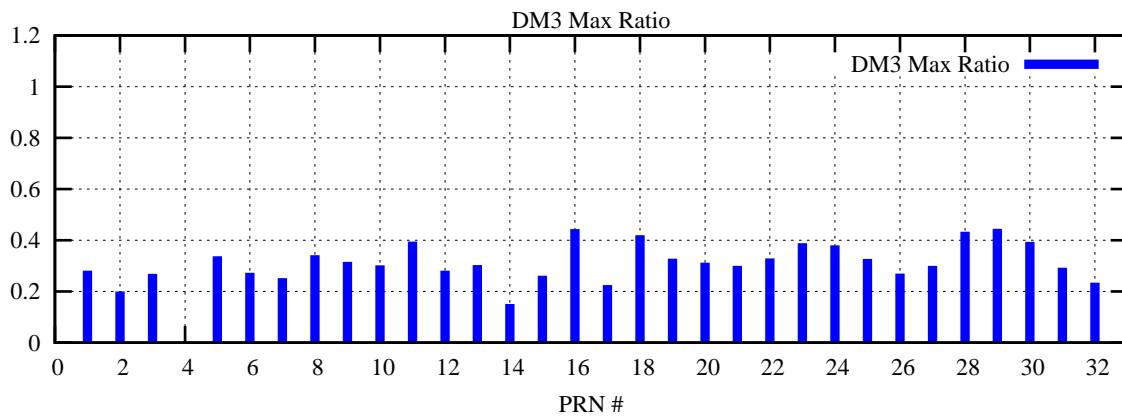

Ratio (PRN Bias/Threshold)

GpsWeek 2050 Day 6

Skinny (Type 0): PRN 8 22  
Broad (Type 2): PRN 7 15 17 21 24