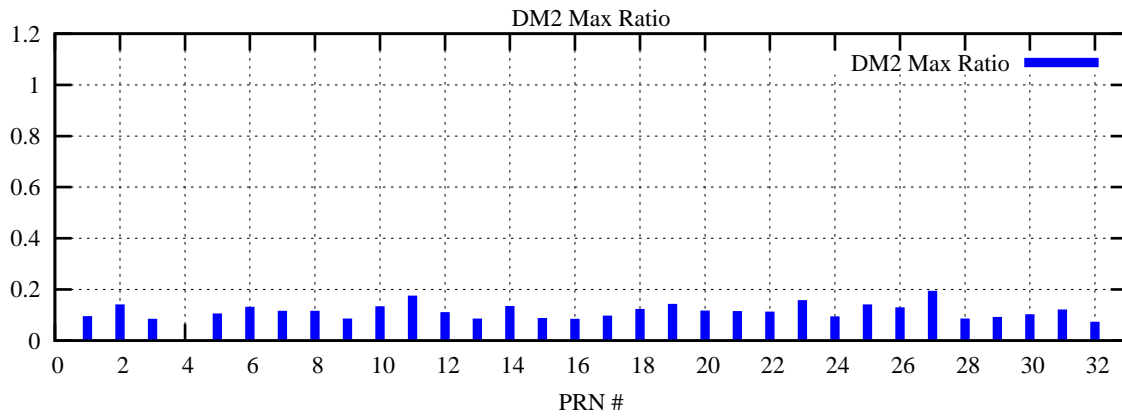

Ratio (PRN Bias/Threshold)

GpsWeek 2050 Day 6

Skinny (Type 0): PRN 8 22  
Broad (Type 2): PRN 7 15 17 21 24