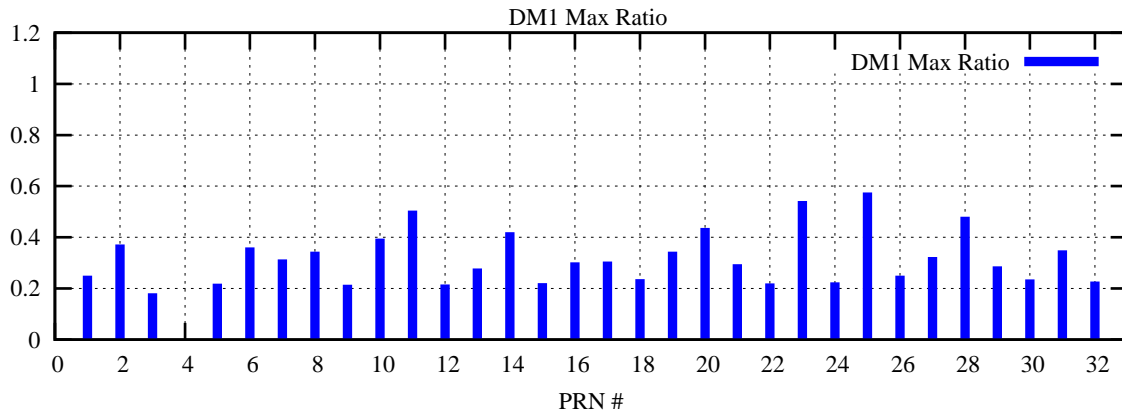

Ratio (PRN Bias/Threshold)

GpsWeek 2050 Day 6

Skinny (Type 0): PRN 8 22  
Broad (Type 2): PRN 7 15 17 21 24