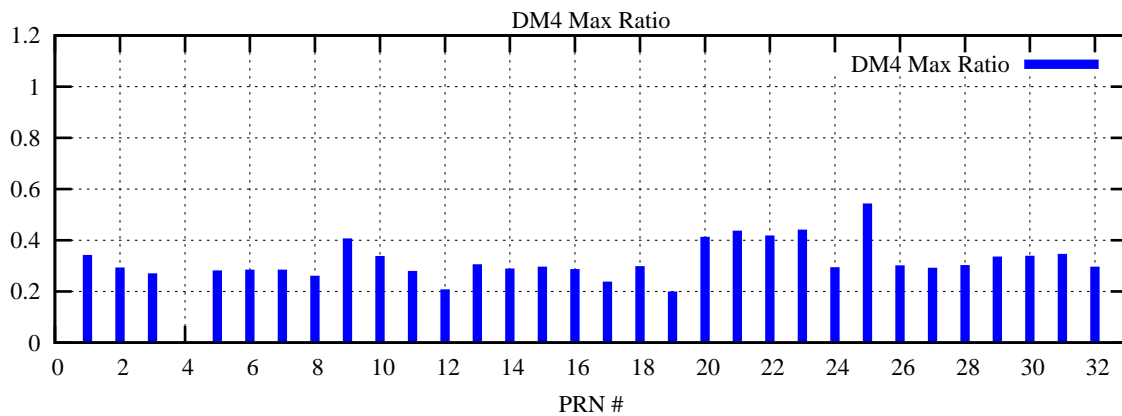

Ratio (PRN Bias/Threshold)

GpsWeek 2050 Day 6

Skinny (Type 0): PRN 8 22  
Broad (Type 2): PRN 7 15 17 21 24