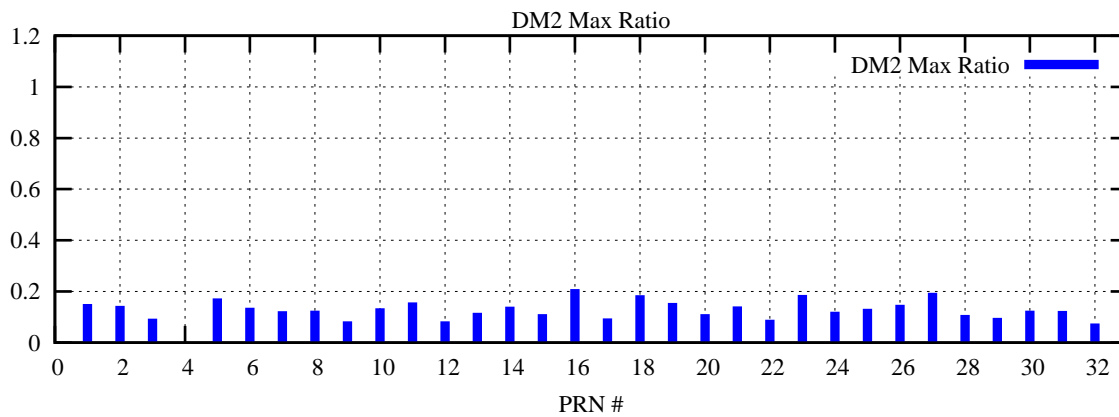

Ratio (PRN Bias/Threshold)

GpsWeek 2051 Day 1

Skinny (Type 0): PRN 8 22  
Broad (Type 2): PRN 7 15 17 21 24