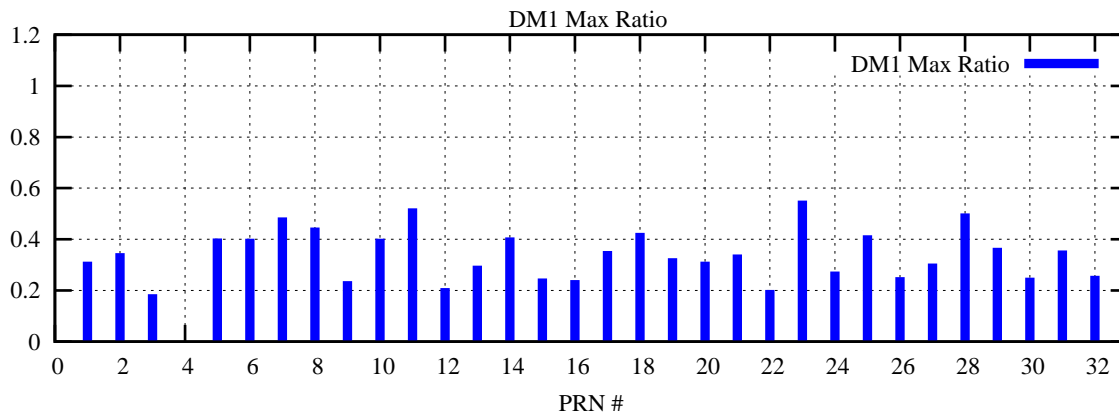

Ratio (PRN Bias/Threshold)

GpsWeek 2051 Day 1

Skinny (Type 0): PRN 8 22  
Broad (Type 2): PRN 7 15 17 21 24