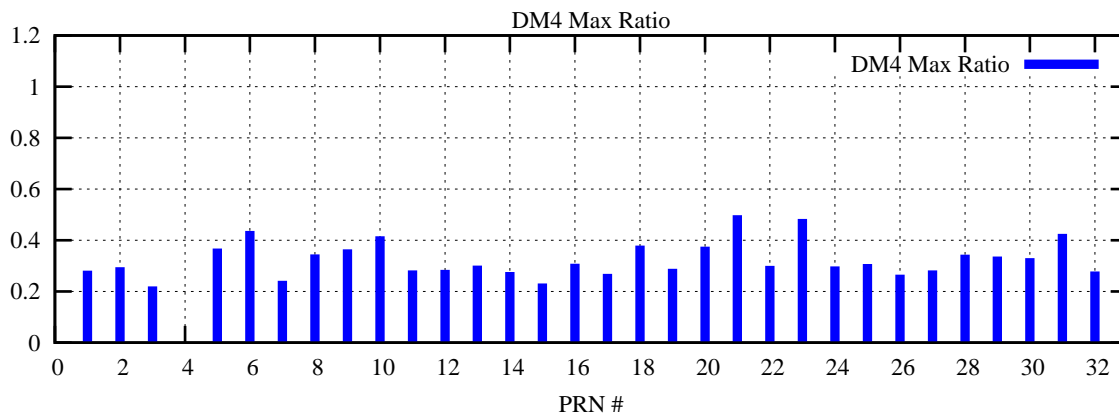

Ratio (PRN Bias/Threshold)

GpsWeek 2051 Day 1

Skinny (Type 0): PRN 8 22  
Broad (Type 2): PRN 7 15 17 21 24