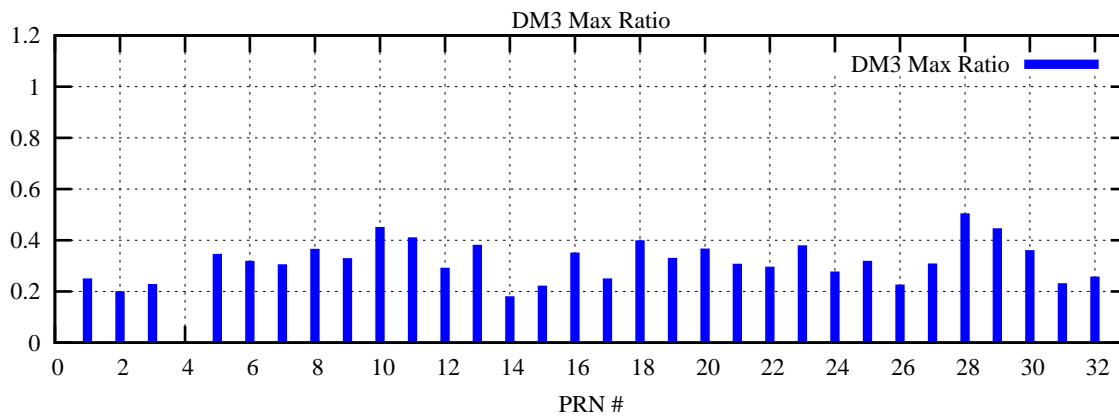

Ratio (PRN Bias/Threshold)

GpsWeek 2051 Day 1

Skinny (Type 0): PRN 8 22  
Broad (Type 2): PRN 7 15 17 21 24