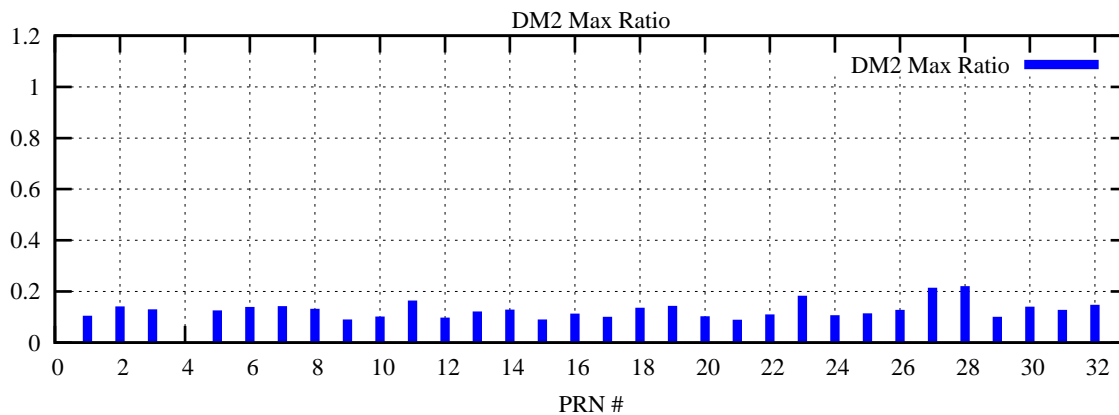

Ratio (PRN Bias/Threshold)

GpsWeek 2051 Day 2

Skinny (Type 0): PRN 8 22
Broad (Type 2): PRN 7 15 17 21 24