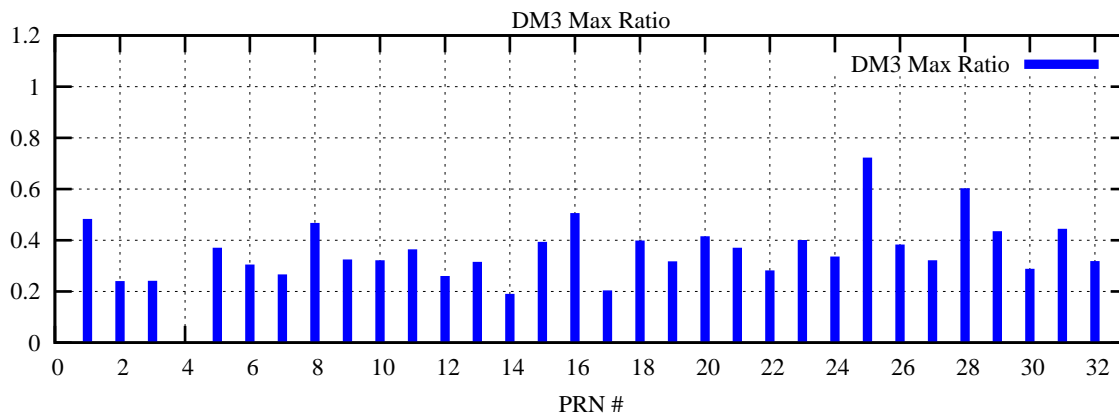

Ratio (PRN Bias/Threshold)

GpsWeek 2051 Day 2

Skinny (Type 0): PRN 8 22
Broad (Type 2): PRN 7 15 17 21 24