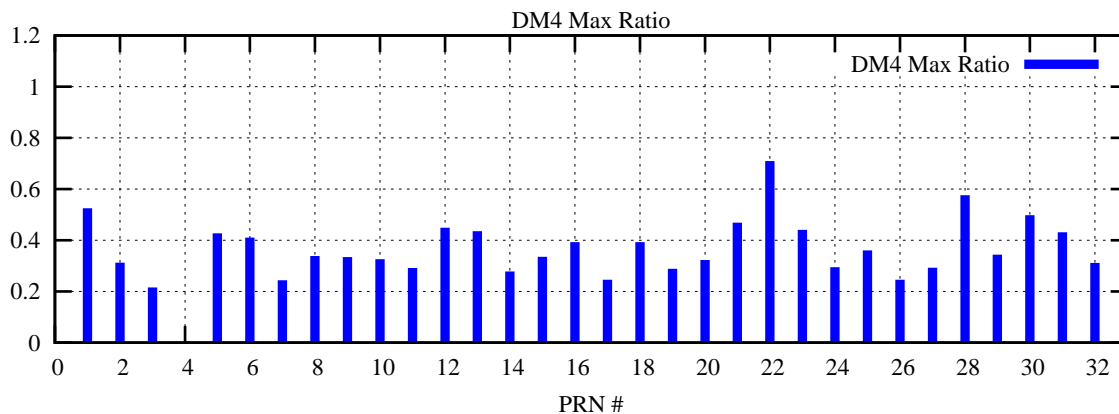

Ratio (PRN Bias/Threshold)

GpsWeek 2051 Day 2

Skinny (Type 0): PRN 8 22
Broad (Type 2): PRN 7 15 17 21 24