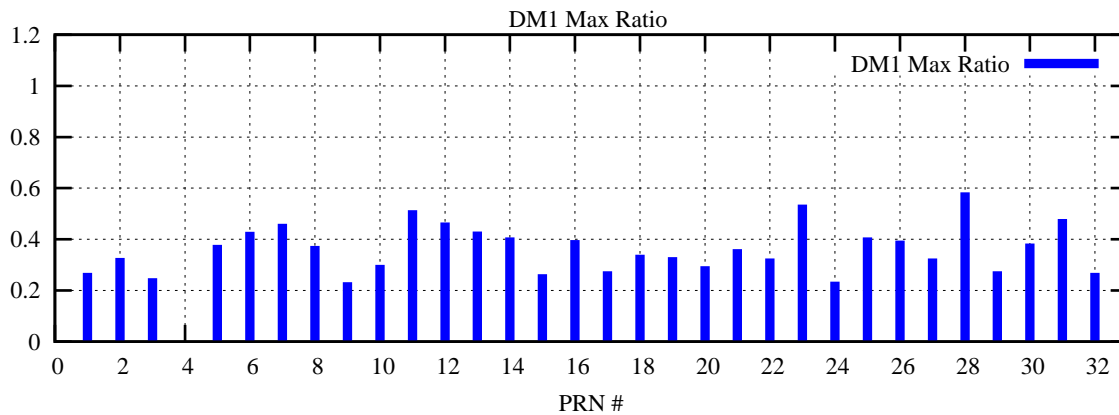

Ratio (PRN Bias/Threshold)

GpsWeek 2051 Day 2

Skinny (Type 0): PRN 8 22
Broad (Type 2): PRN 7 15 17 21 24