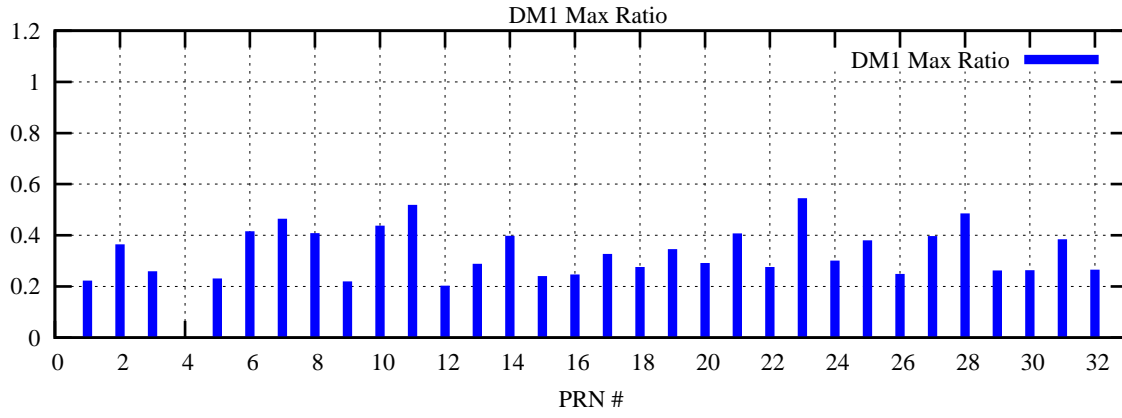

Ratio (PRN Bias/Threshold)

GpsWeek 2051 Day 3

Skinny (Type 0): PRN 8 22
Broad (Type 2): PRN 7 15 17 21 24