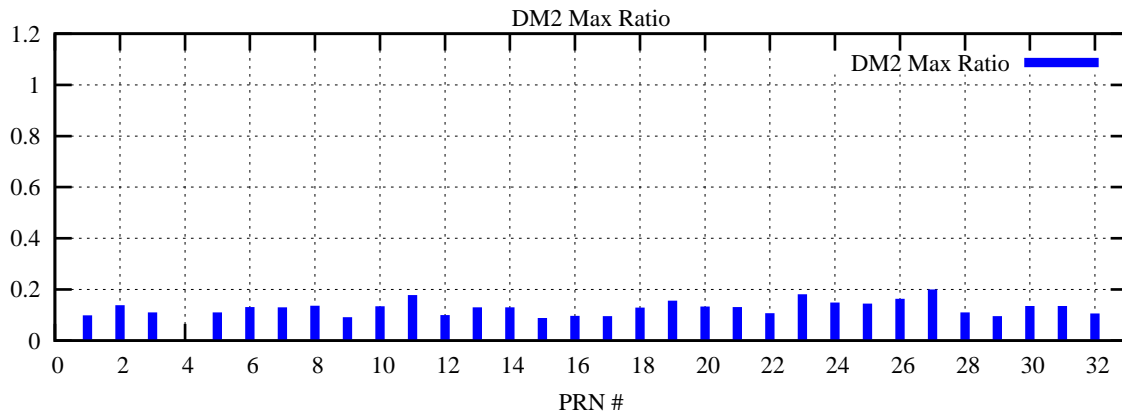

Ratio (PRN Bias/Threshold)

GpsWeek 2051 Day 3

Skinny (Type 0): PRN 8 22
Broad (Type 2): PRN 7 15 17 21 24