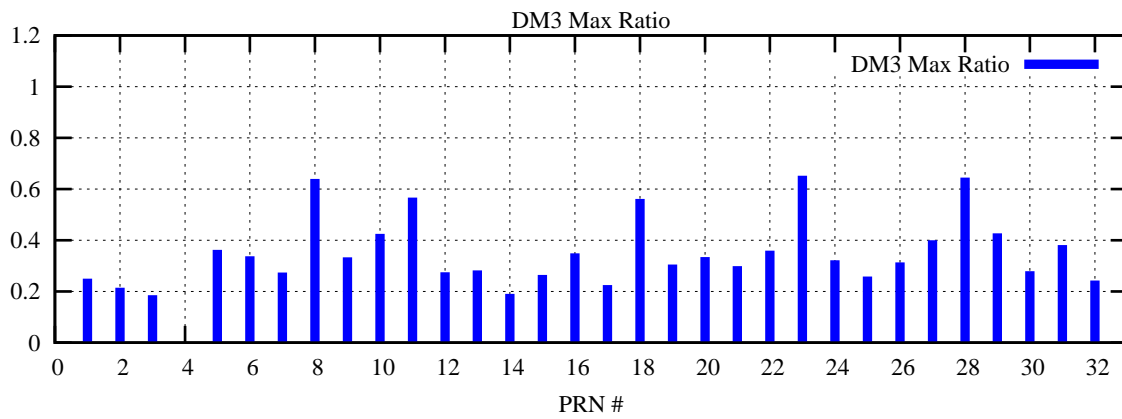

Ratio (PRN Bias/Threshold)

GpsWeek 2051 Day 3

Skinny (Type 0): PRN 8 22
Broad (Type 2): PRN 7 15 17 21 24