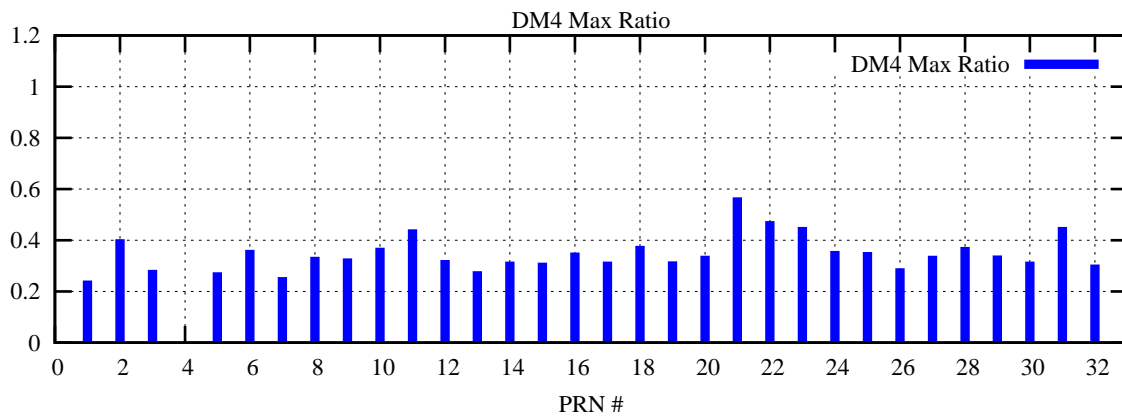

Ratio (PRN Bias/Threshold)

GpsWeek 2051 Day 3

Skinny (Type 0): PRN 8 22
Broad (Type 2): PRN 7 15 17 21 24