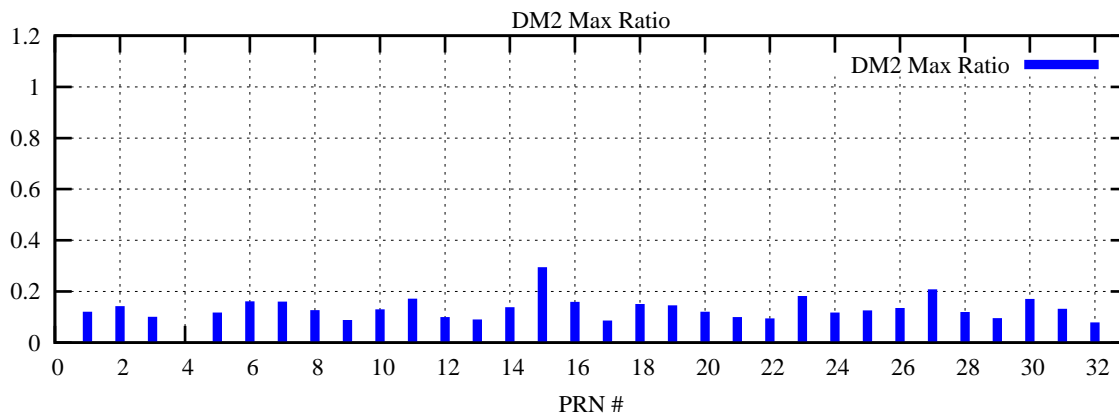

Ratio (PRN Bias/Threshold)

GpsWeek 2051 Day 5

Skinny (Type 0): PRN 8 22
Broad (Type 2): PRN 7 15 17 21 24