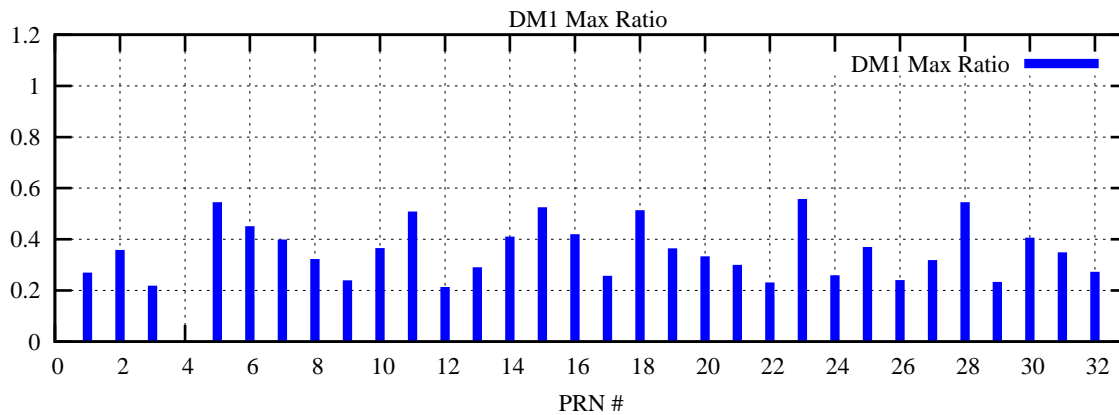

Ratio (PRN Bias/Threshold)

GpsWeek 2051 Day 5

Skinny (Type 0): PRN 8 22
Broad (Type 2): PRN 7 15 17 21 24