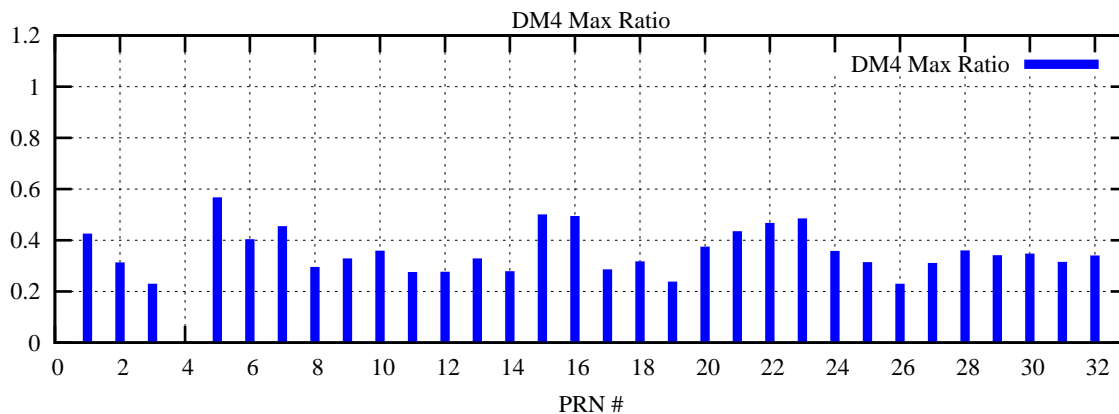

Ratio (PRN Bias/Threshold)

GpsWeek 2051 Day 5

Skinny (Type 0): PRN 8 22
Broad (Type 2): PRN 7 15 17 21 24