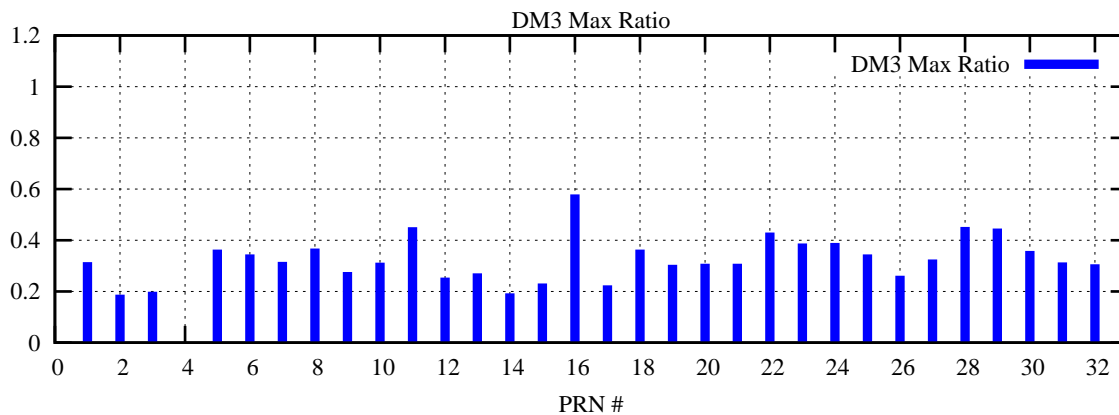

Ratio (PRN Bias/Threshold)

GpsWeek 2051 Day 5

Skinny (Type 0): PRN 8 22
Broad (Type 2): PRN 7 15 17 21 24