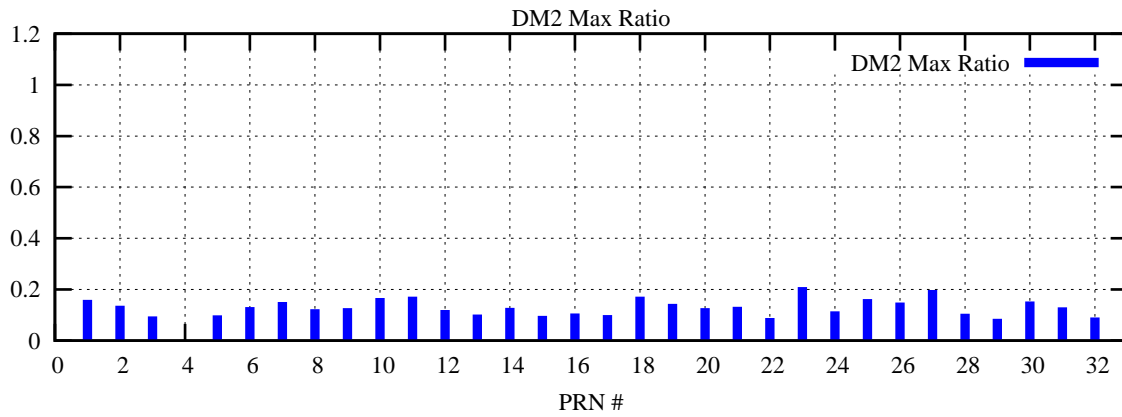

Ratio (PRN Bias/Threshold)

GpsWeek 2051 Day 6

Skinny (Type 0): PRN 8 22
Broad (Type 2): PRN 7 15 17 21 24