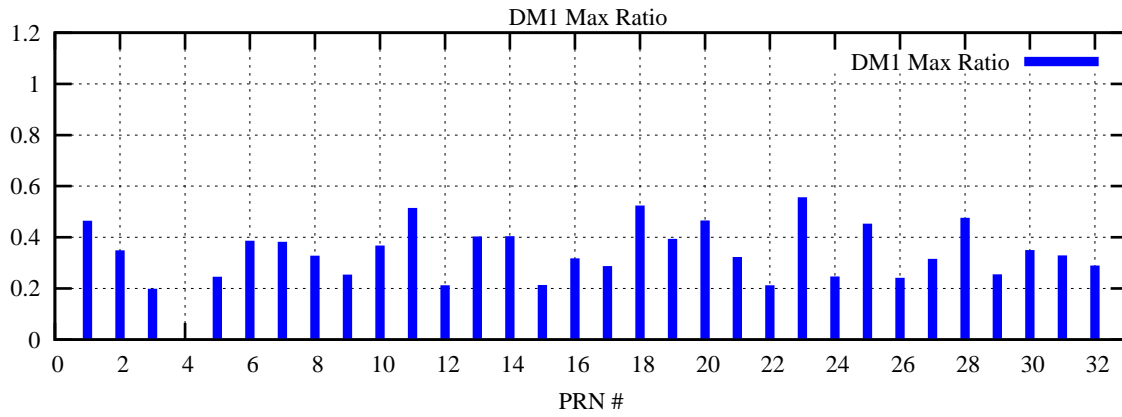

Ratio (PRN Bias/Threshold)

GpsWeek 2051 Day 6

Skinny (Type 0): PRN 8 22
Broad (Type 2): PRN 7 15 17 21 24