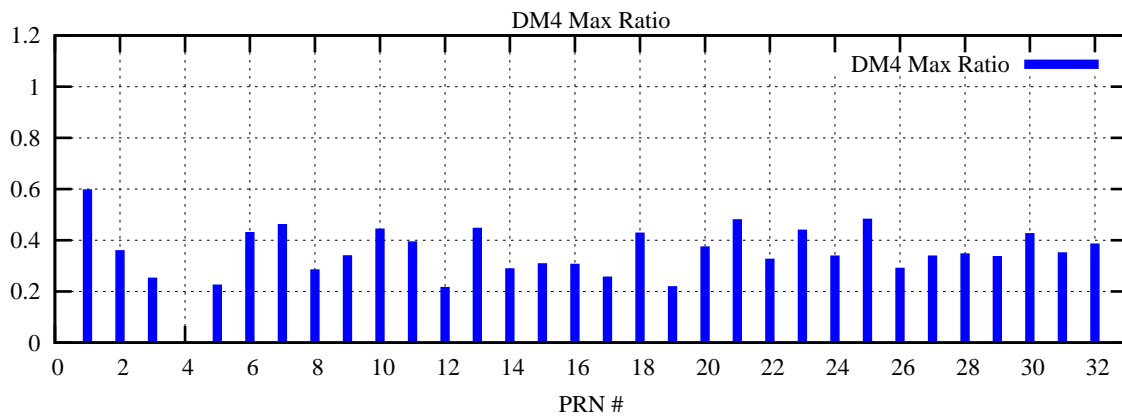

Ratio (PRN Bias/Threshold)

GpsWeek 2051 Day 6

Skinny (Type 0): PRN 8 22
Broad (Type 2): PRN 7 15 17 21 24