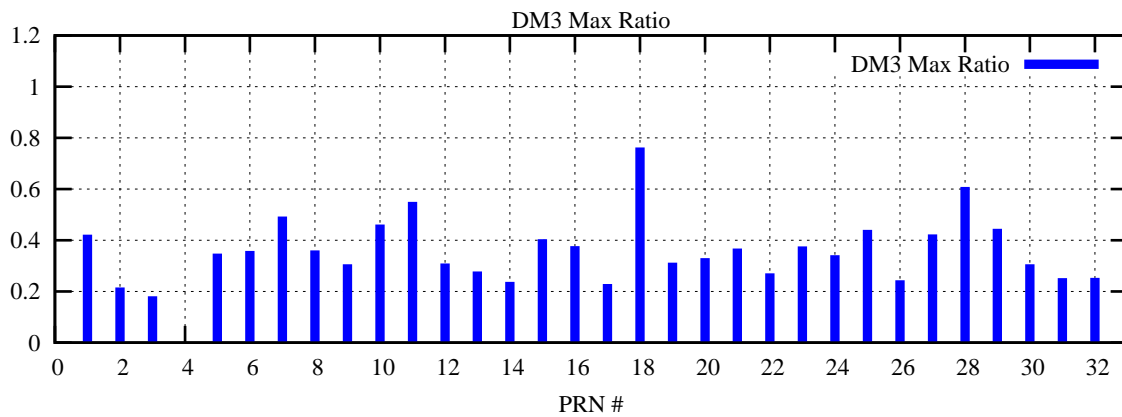

Ratio (PRN Bias/Threshold)

GpsWeek 2051 Day 6

Skinny (Type 0): PRN 8 22
Broad (Type 2): PRN 7 15 17 21 24