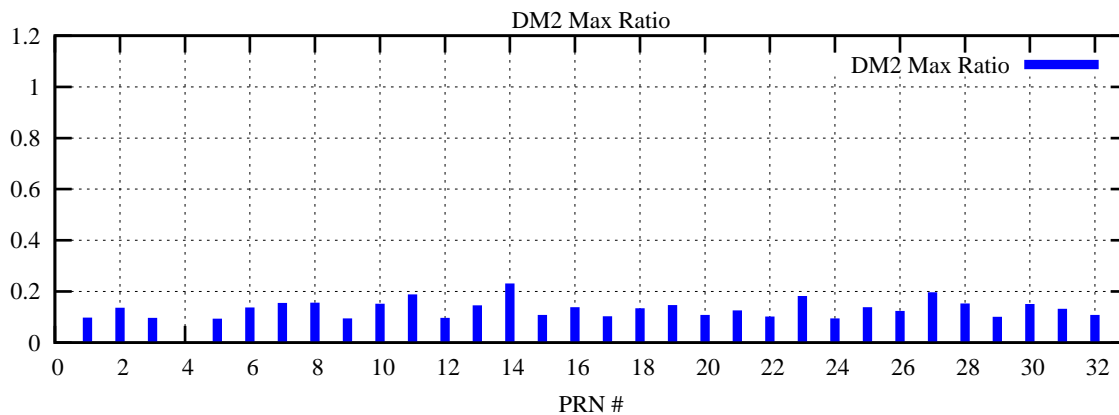

Ratio (PRN Bias/Threshold)

GpsWeek 2052 Day 0

Skinny (Type 0): PRN 8 22
Broad (Type 2): PRN 7 15 17 21 24