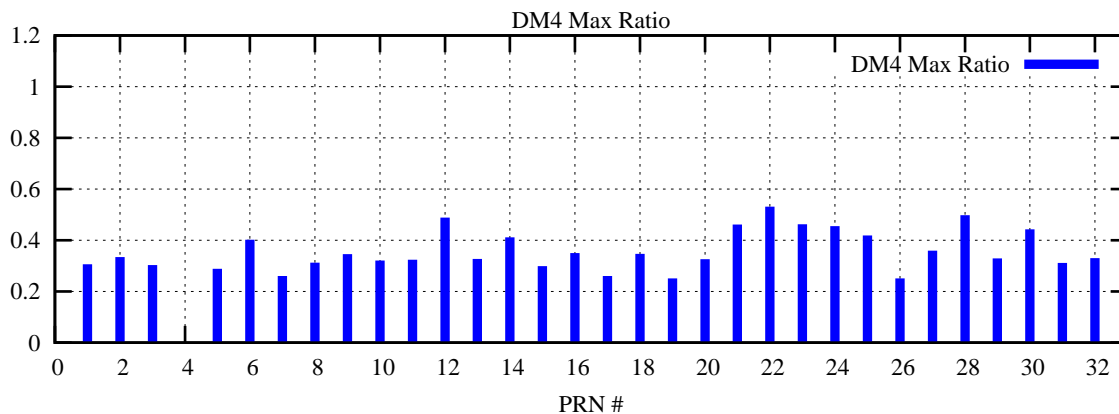

Ratio (PRN Bias/Threshold)

GpsWeek 2052 Day 0

Skinny (Type 0): PRN 8 22
Broad (Type 2): PRN 7 15 17 21 24