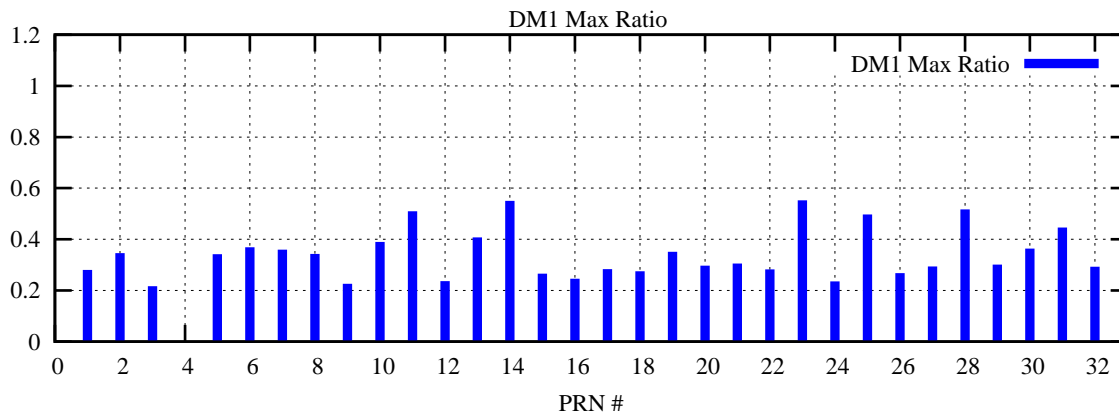

Ratio (PRN Bias/Threshold)

GpsWeek 2052 Day 0

Skinny (Type 0): PRN 8 22
Broad (Type 2): PRN 7 15 17 21 24