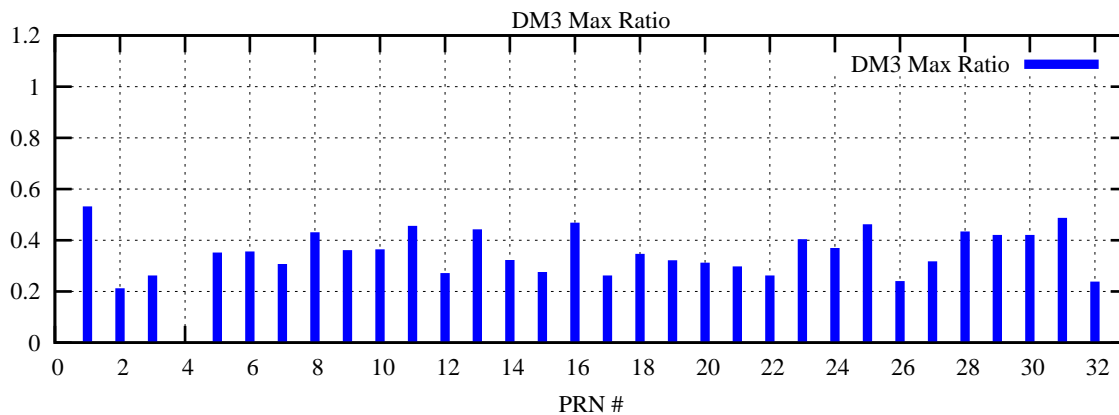

Ratio (PRN Bias/Threshold)

GpsWeek 2052 Day 0

Skinny (Type 0): PRN 8 22
Broad (Type 2): PRN 7 15 17 21 24