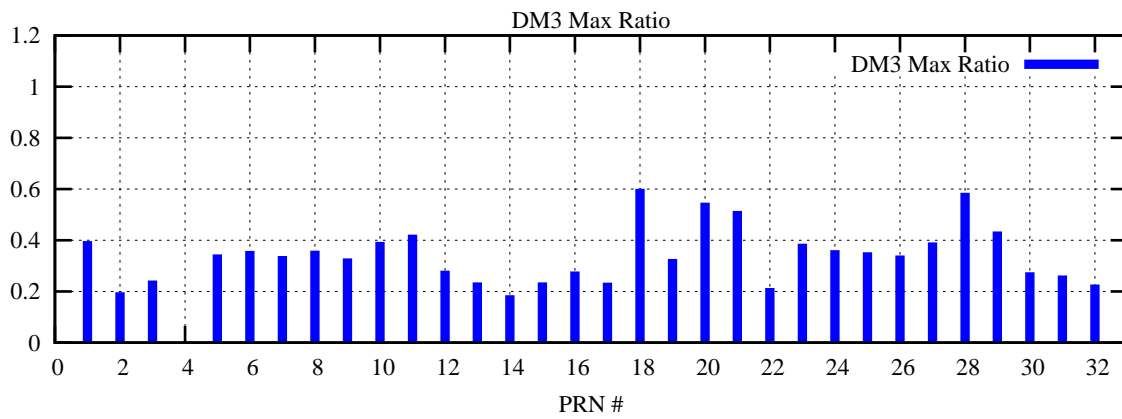

Ratio (PRN Bias/Threshold)

GpsWeek 2052 Day 2

Skinny (Type 0): PRN 8 22
Broad (Type 2): PRN 7 15 17 21 24