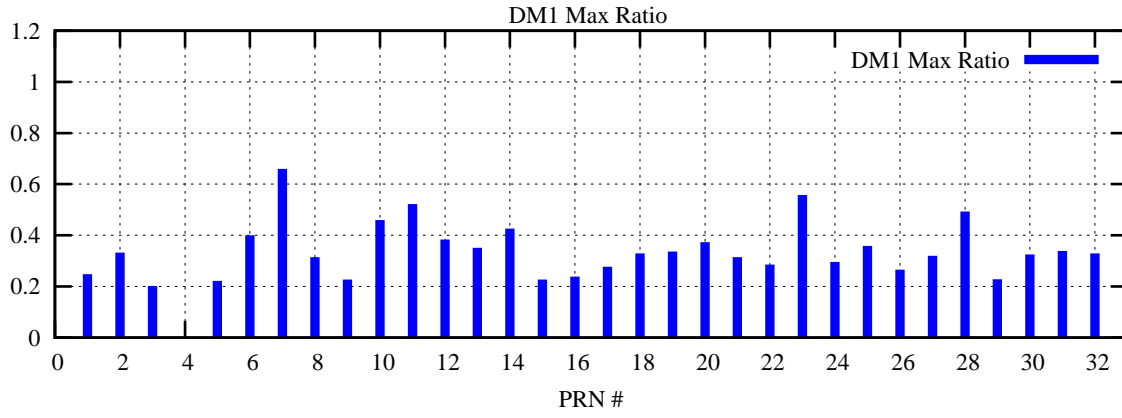

Ratio (PRN Bias/Threshold)

GpsWeek 2052 Day 2

Skinny (Type 0): PRN 8 22
Broad (Type 2): PRN 7 15 17 21 24