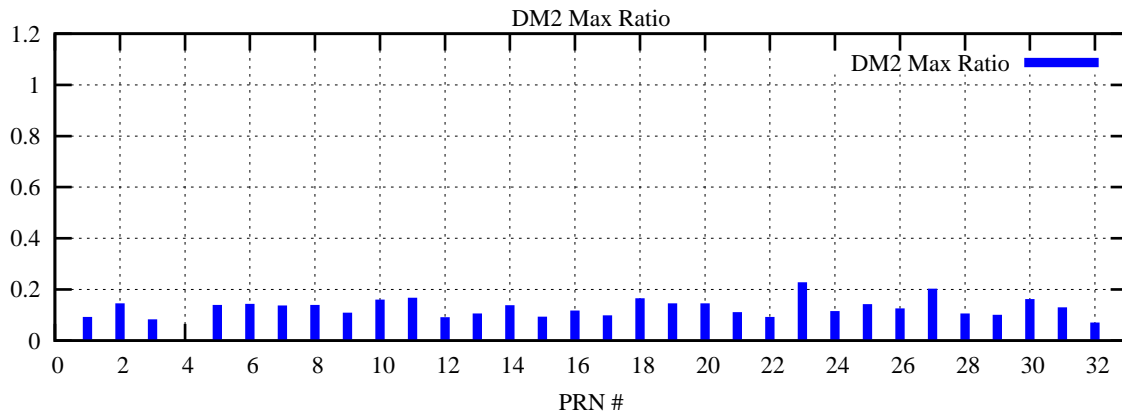

Ratio (PRN Bias/Threshold)

GpsWeek 2052 Day 2

Skinny (Type 0): PRN 8 22
Broad (Type 2): PRN 7 15 17 21 24