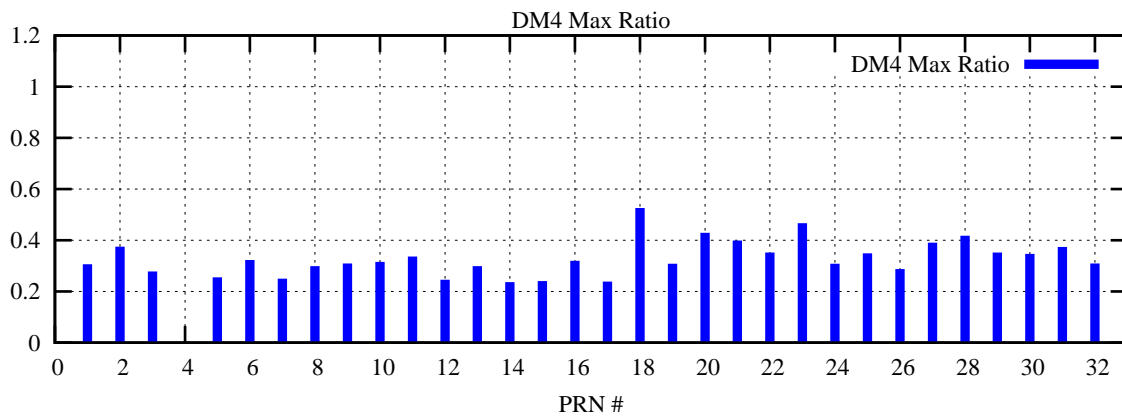

Ratio (PRN Bias/Threshold)

GpsWeek 2052 Day 2

Skinny (Type 0): PRN 8 22
Broad (Type 2): PRN 7 15 17 21 24