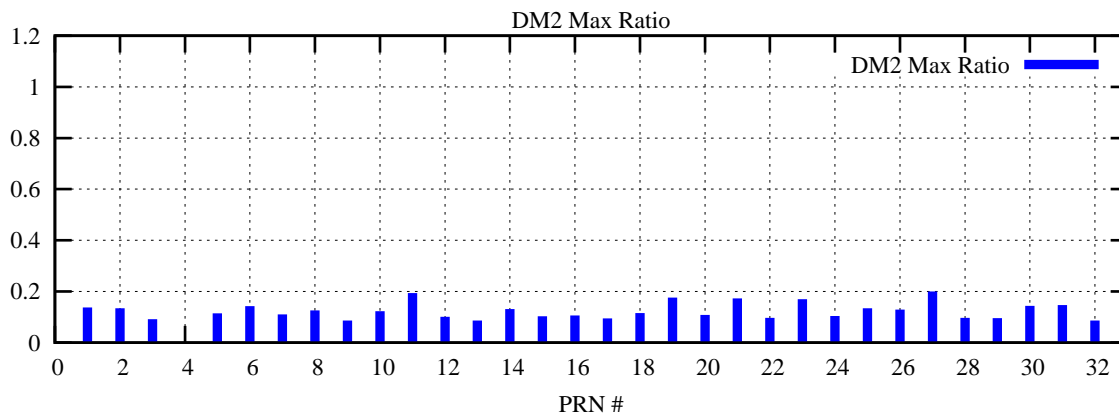

Ratio (PRN Bias/Threshold)

GpsWeek 2052 Day 3

Skinny (Type 0): PRN 8 22
Broad (Type 2): PRN 7 15 17 21 24