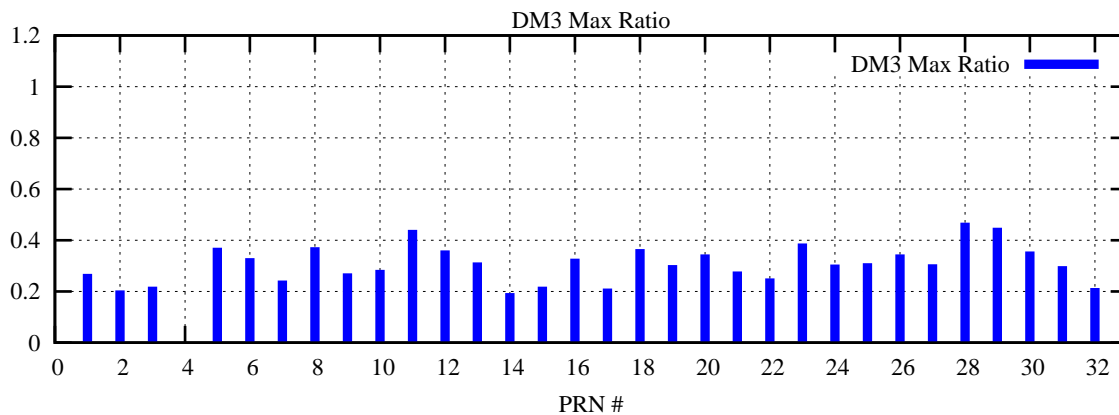

Ratio (PRN Bias/Threshold)

GpsWeek 2052 Day 3

Skinny (Type 0): PRN 8 22
Broad (Type 2): PRN 7 15 17 21 24