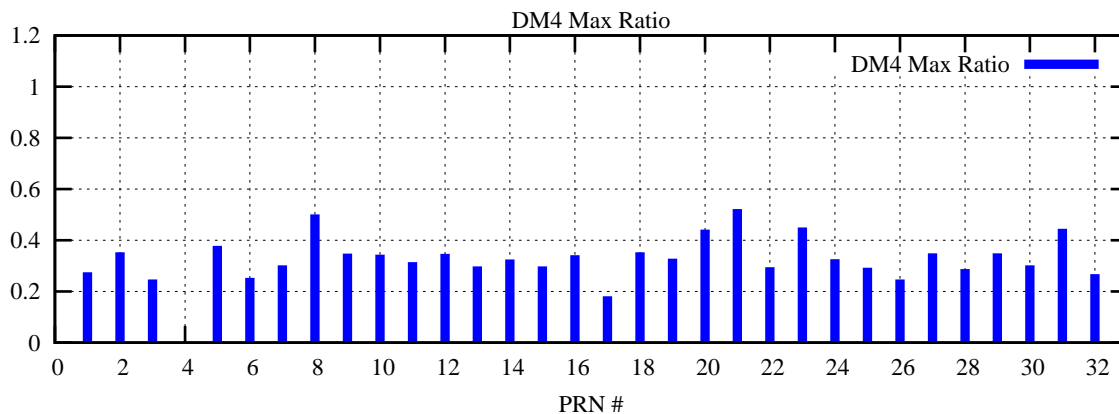

Ratio (PRN Bias/Threshold)

GpsWeek 2052 Day 3

Skinny (Type 0): PRN 8 22
Broad (Type 2): PRN 7 15 17 21 24