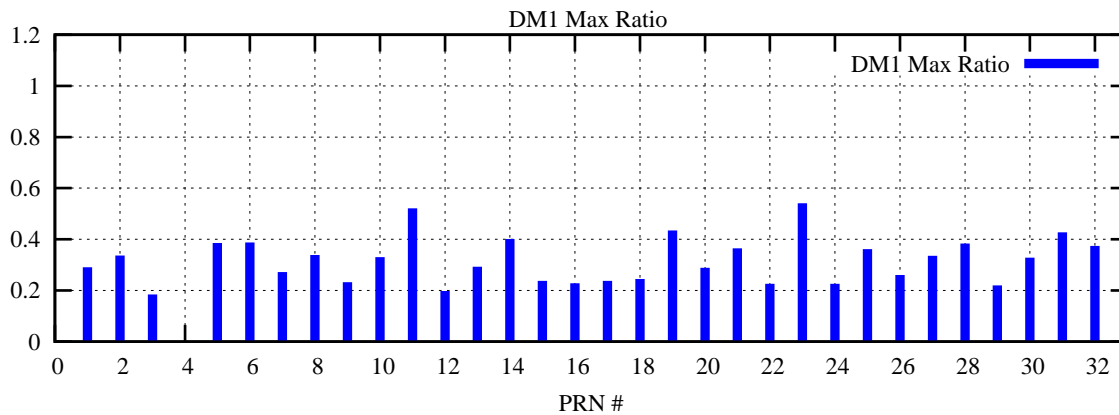

Ratio (PRN Bias/Threshold)

GpsWeek 2052 Day 3

Skinny (Type 0): PRN 8 22
Broad (Type 2): PRN 7 15 17 21 24