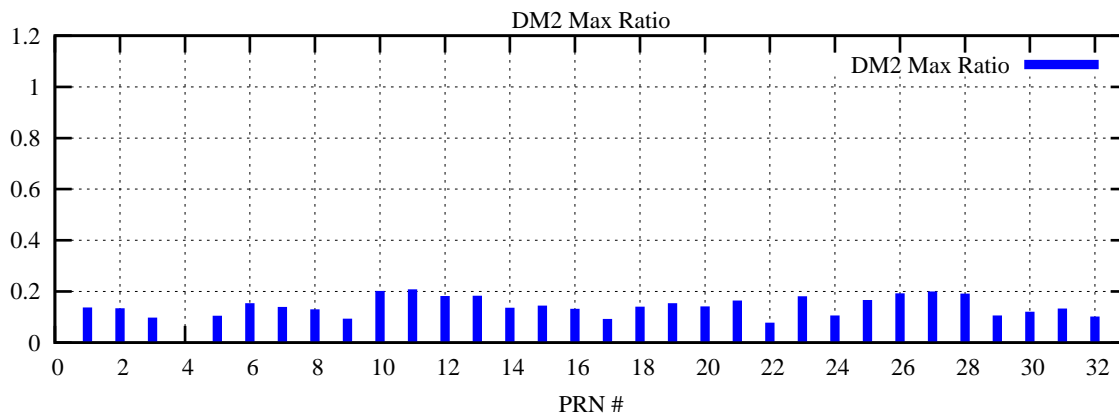

Ratio (PRN Bias/Threshold)

GpsWeek 2052 Day 4

Skinny (Type 0): PRN 8 22  
Broad (Type 2): PRN 7 15 17 21 24