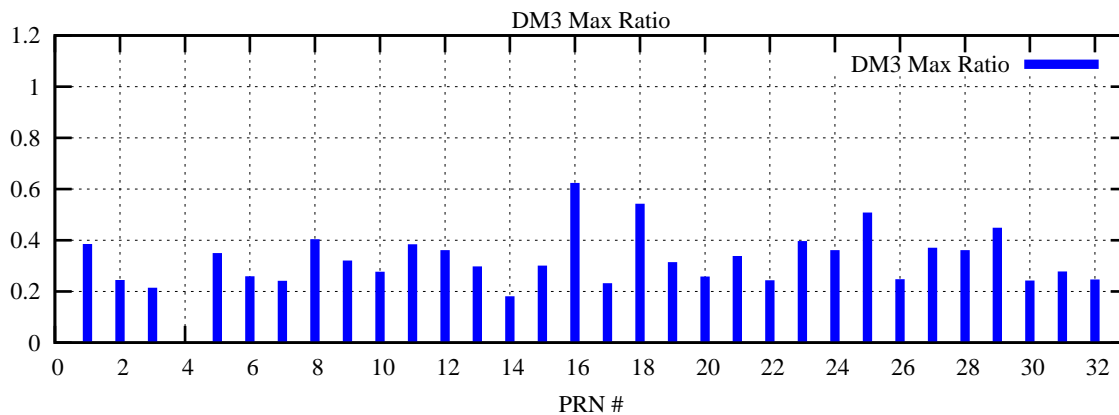

Ratio (PRN Bias/Threshold)

GpsWeek 2052 Day 4

Skinny (Type 0): PRN 8 22  
Broad (Type 2): PRN 7 15 17 21 24