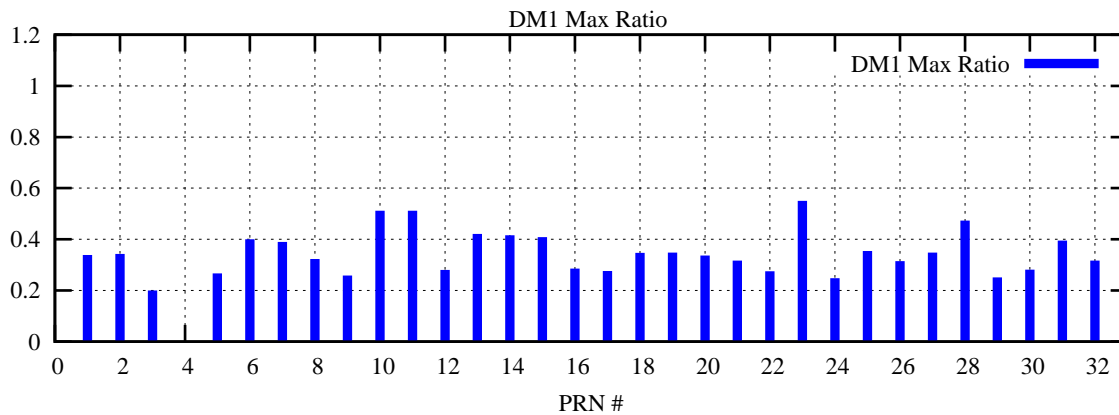

Ratio (PRN Bias/Threshold)

GpsWeek 2052 Day 4

Skinny (Type 0): PRN 8 22  
Broad (Type 2): PRN 7 15 17 21 24