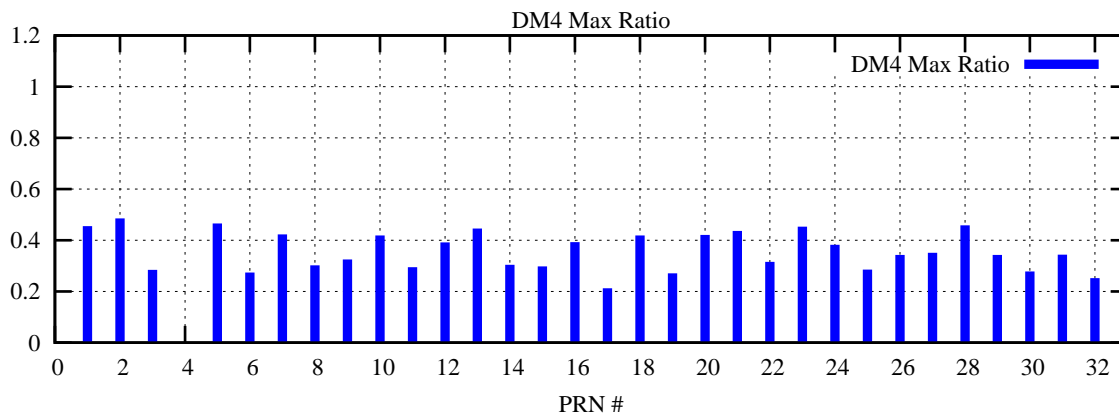

Ratio (PRN Bias/Threshold)

GpsWeek 2052 Day 4

Skinny (Type 0): PRN 8 22  
Broad (Type 2): PRN 7 15 17 21 24