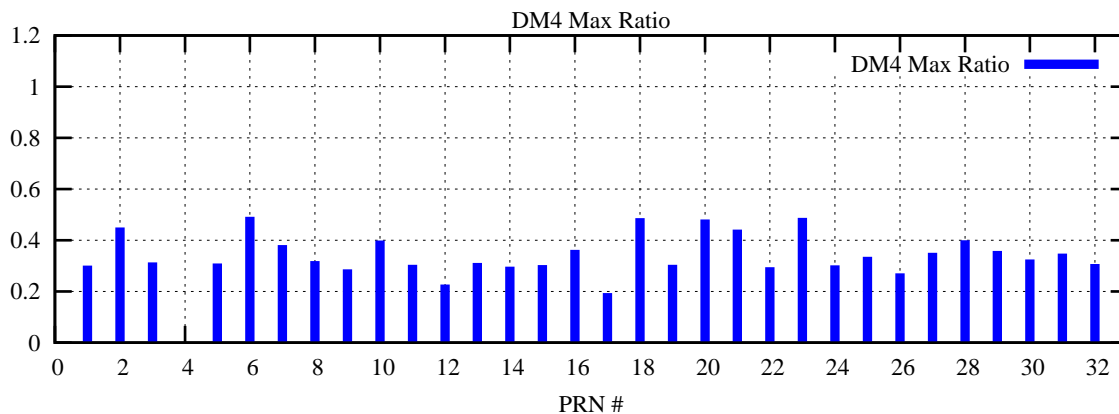

Ratio (PRN Bias/Threshold)

GpsWeek 2052 Day 5

Skinny (Type 0): PRN 8 22  
Broad (Type 2): PRN 7 15 17 21 24