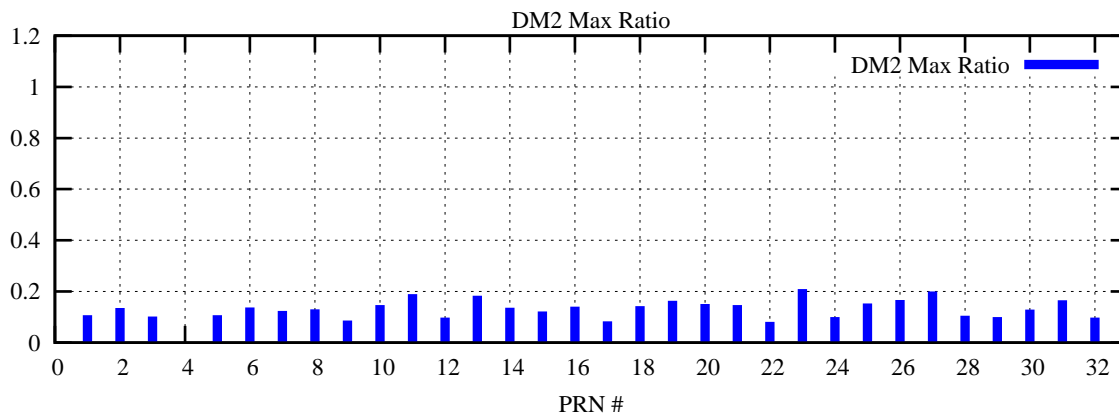

Ratio (PRN Bias/Threshold)

GpsWeek 2052 Day 5

Skinny (Type 0): PRN 8 22  
Broad (Type 2): PRN 7 15 17 21 24