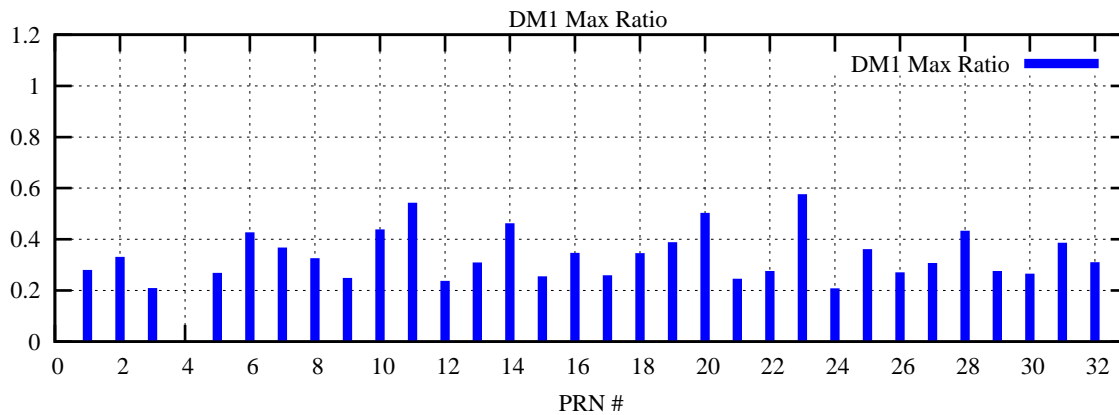

Ratio (PRN Bias/Threshold)

GpsWeek 2052 Day 5

Skinny (Type 0): PRN 8 22  
Broad (Type 2): PRN 7 15 17 21 24