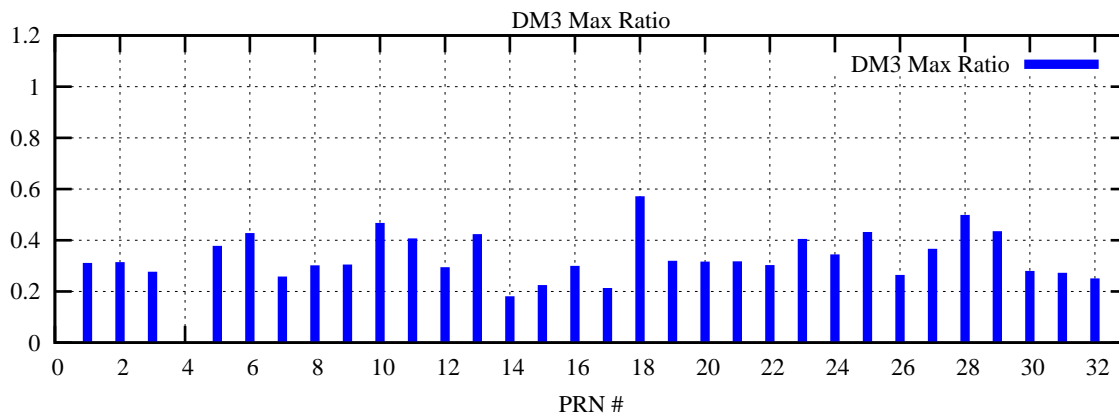

Ratio (PRN Bias/Threshold)

GpsWeek 2052 Day 5

Skinny (Type 0): PRN 8 22  
Broad (Type 2): PRN 7 15 17 21 24