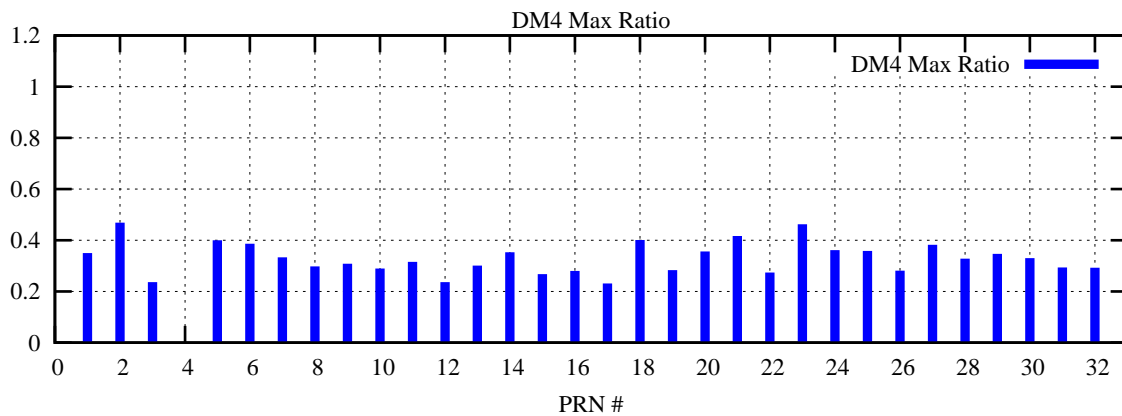

Ratio (PRN Bias/Threshold)

GpsWeek 2052 Day 6

Skinny (Type 0): PRN 8 22  
Broad (Type 2): PRN 7 15 17 21 24