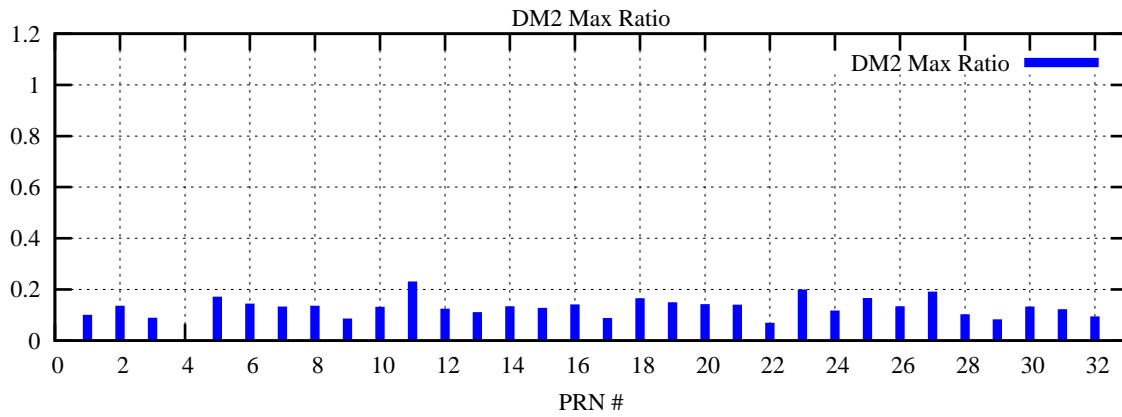

Ratio (PRN Bias/Threshold)

GpsWeek 2052 Day 6

Skinny (Type 0): PRN 8 22  
Broad (Type 2): PRN 7 15 17 21 24