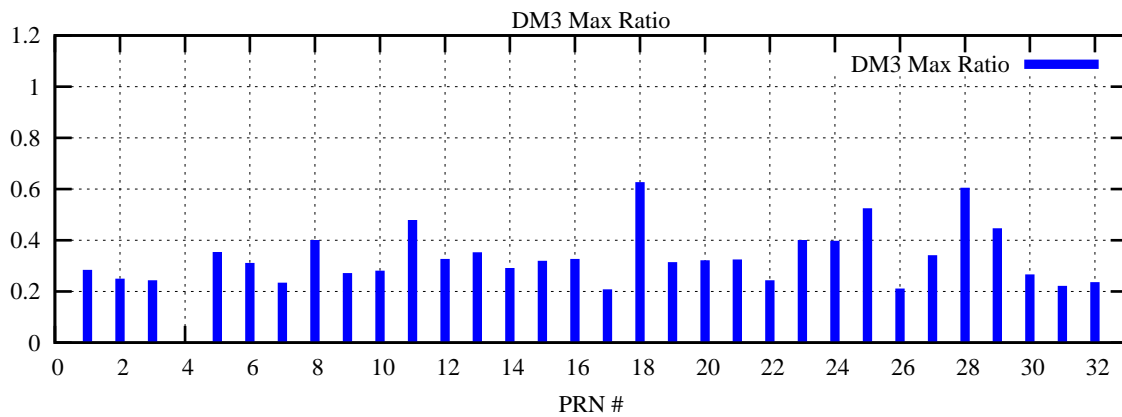

Ratio (PRN Bias/Threshold)

GpsWeek 2052 Day 6

Skinny (Type 0): PRN 8 22  
Broad (Type 2): PRN 7 15 17 21 24