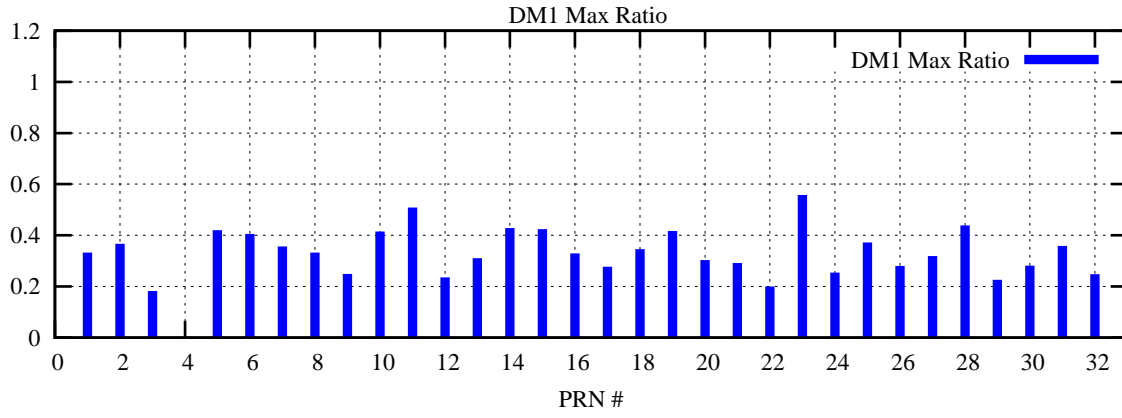

Ratio (PRN Bias/Threshold)

GpsWeek 2052 Day 6

Skinny (Type 0): PRN 8 22  
Broad (Type 2): PRN 7 15 17 21 24