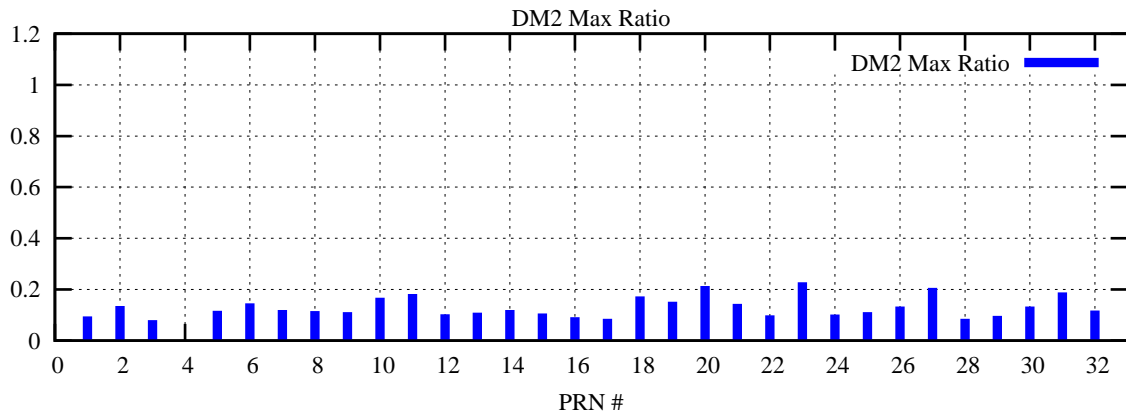

Ratio (PRN Bias/Threshold)  
GpsWeek 2053 Day 0

Skinny (Type 0): PRN 8 22  
Broad (Type 2): PRN 7 15 17 21 24