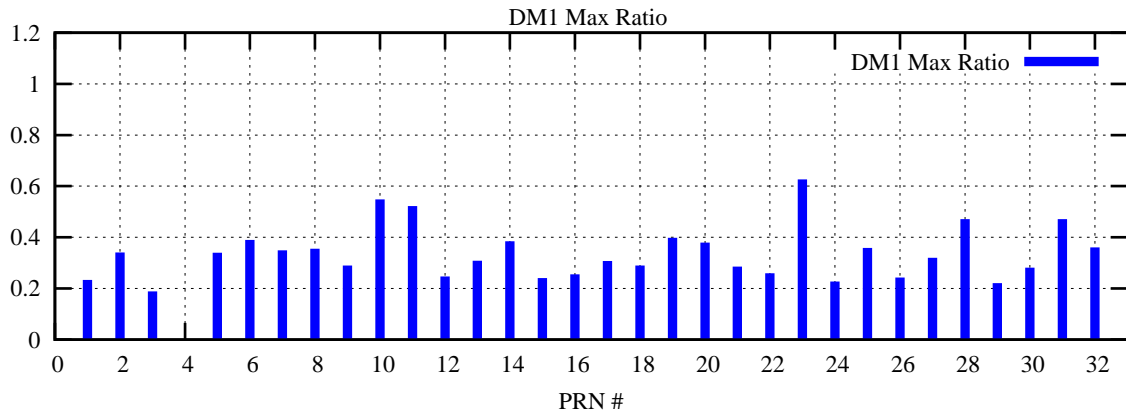

Ratio (PRN Bias/Threshold)  
GpsWeek 2053 Day 0

Skinny (Type 0): PRN 8 22  
Broad (Type 2): PRN 7 15 17 21 24