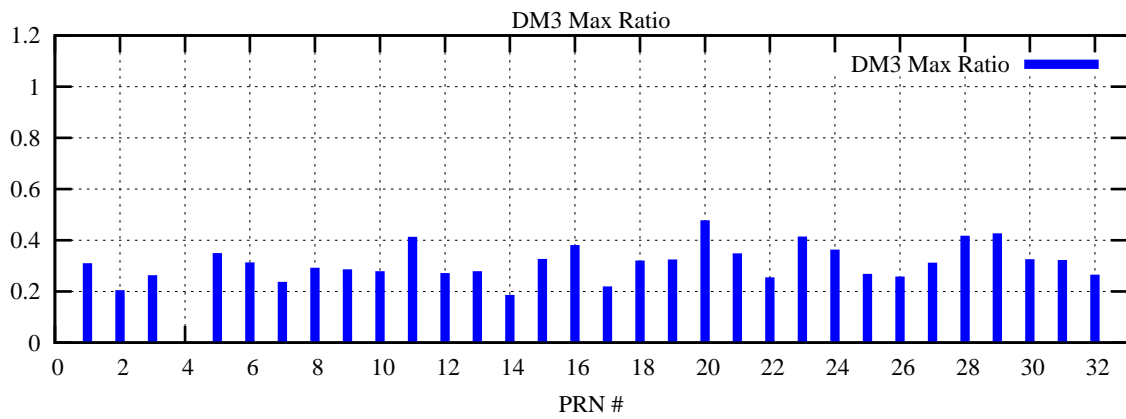

Ratio (PRN Bias/Threshold)  
GpsWeek 2053 Day 0

Skinny (Type 0): PRN 8 22  
Broad (Type 2): PRN 7 15 17 21 24