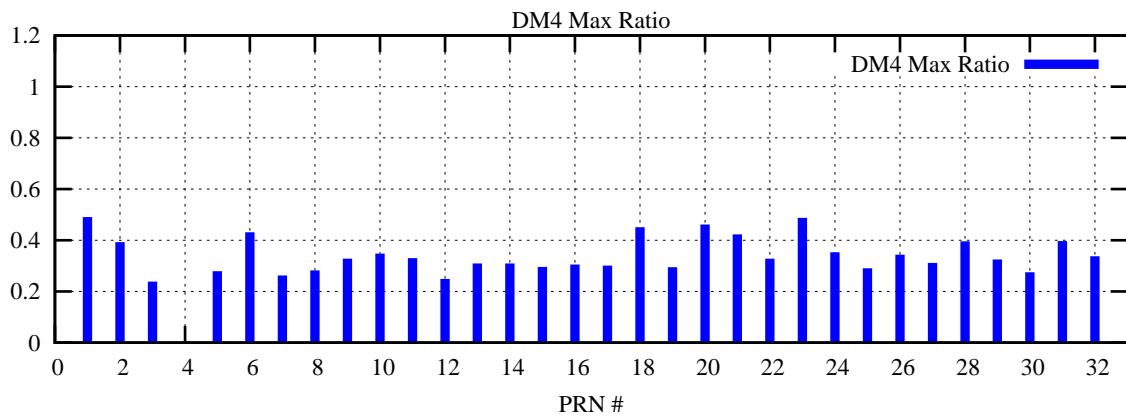

Ratio (PRN Bias/Threshold)  
GpsWeek 2053 Day 0

Skinny (Type 0): PRN 8 22  
Broad (Type 2): PRN 7 15 17 21 24