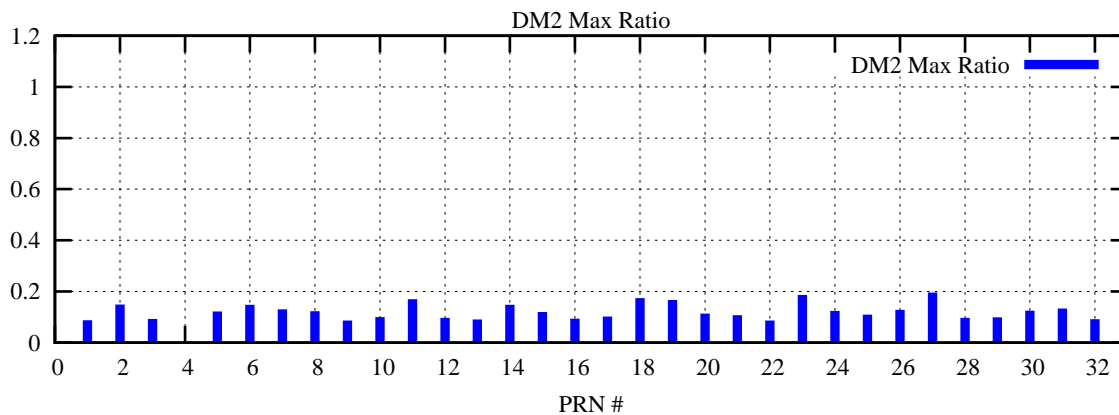

Ratio (PRN Bias/Threshold)

GpsWeek 2053 Day 4

Skinny (Type 0): PRN 8 22  
Broad (Type 2): PRN 7 15 17 21 24