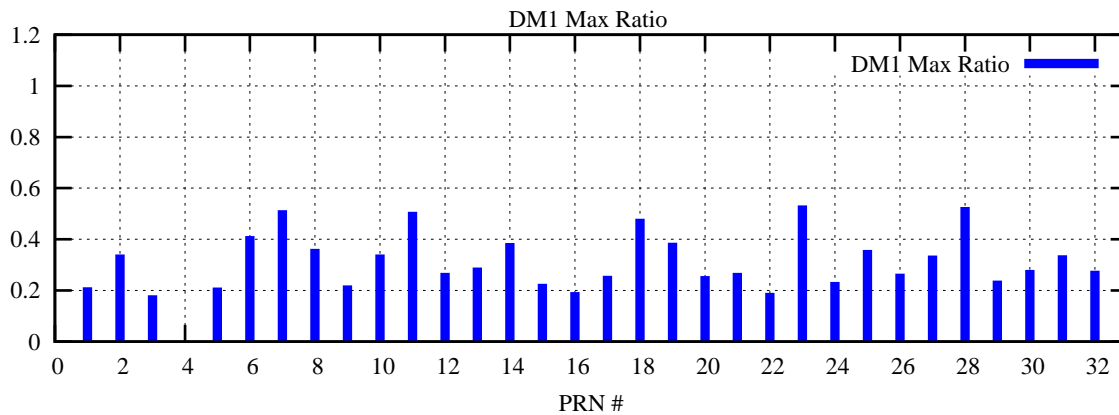

Ratio (PRN Bias/Threshold)

GpsWeek 2053 Day 4

Skinny (Type 0): PRN 8 22  
Broad (Type 2): PRN 7 15 17 21 24