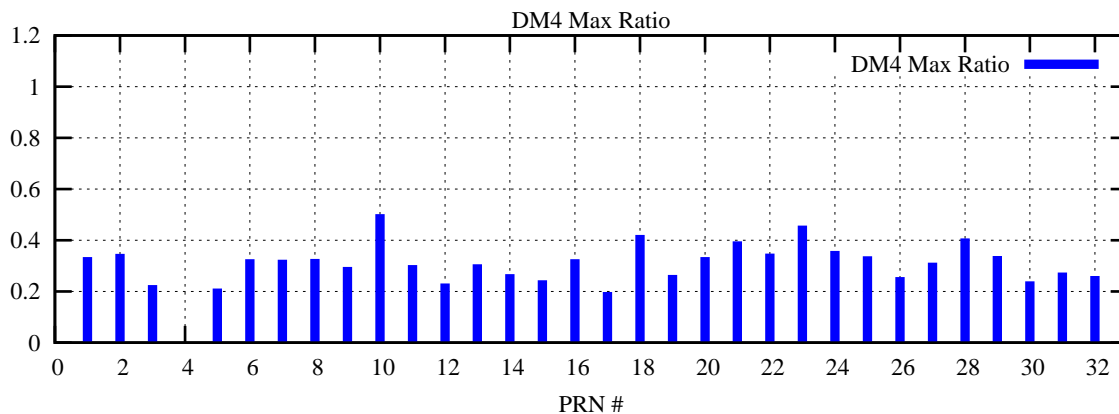

Ratio (PRN Bias/Threshold)

GpsWeek 2053 Day 4

Skinny (Type 0): PRN 8 22  
Broad (Type 2): PRN 7 15 17 21 24