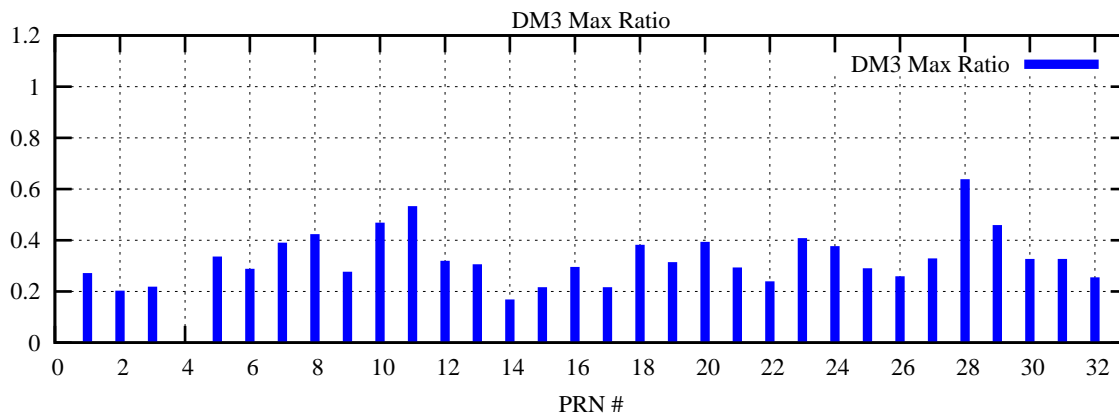

Ratio (PRN Bias/Threshold)

GpsWeek 2053 Day 4

Skinny (Type 0): PRN 8 22  
Broad (Type 2): PRN 7 15 17 21 24