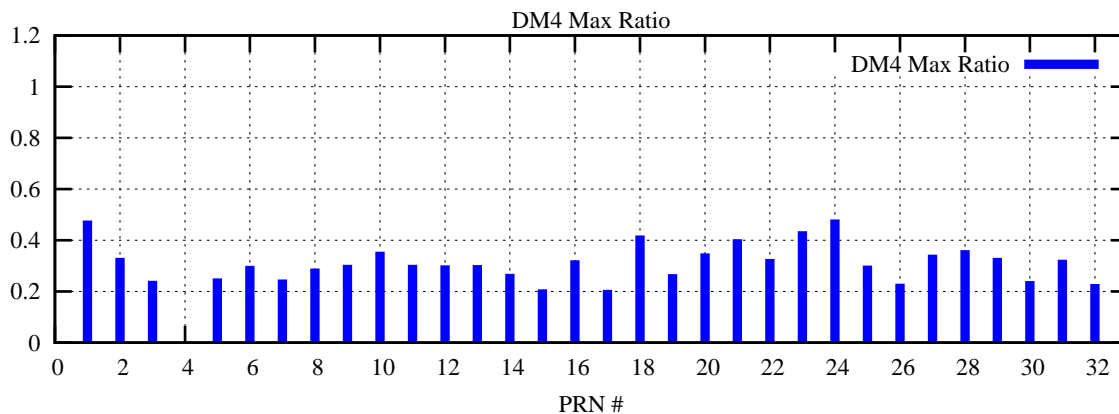

Ratio (PRN Bias/Threshold)

GpsWeek 2053 Day 5

Skinny (Type 0): PRN 8 22  
Broad (Type 2): PRN 7 15 17 21 24