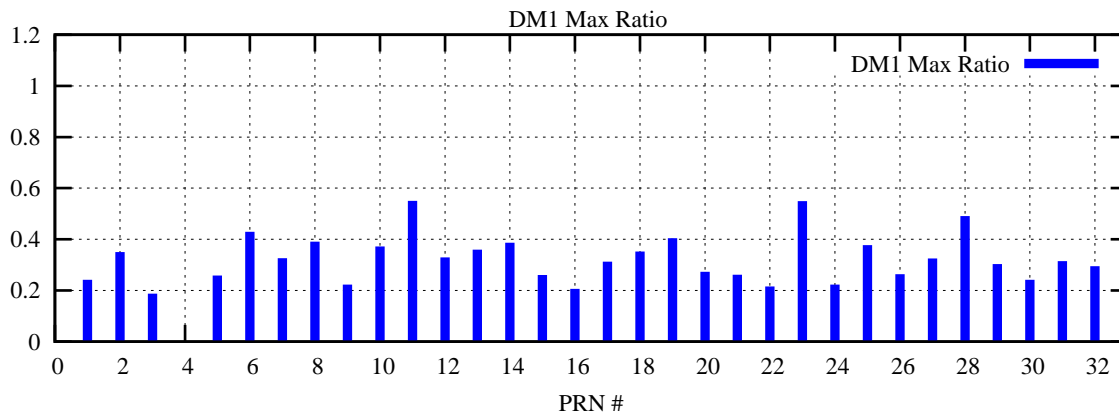

Ratio (PRN Bias/Threshold)

GpsWeek 2053 Day 5

Skinny (Type 0): PRN 8 22  
Broad (Type 2): PRN 7 15 17 21 24