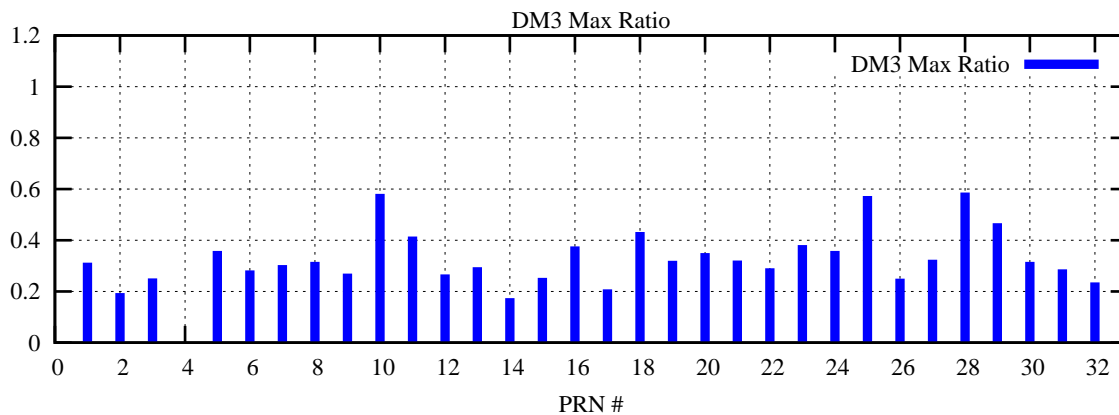

Ratio (PRN Bias/Threshold)

GpsWeek 2053 Day 5

Skinny (Type 0): PRN 8 22  
Broad (Type 2): PRN 7 15 17 21 24