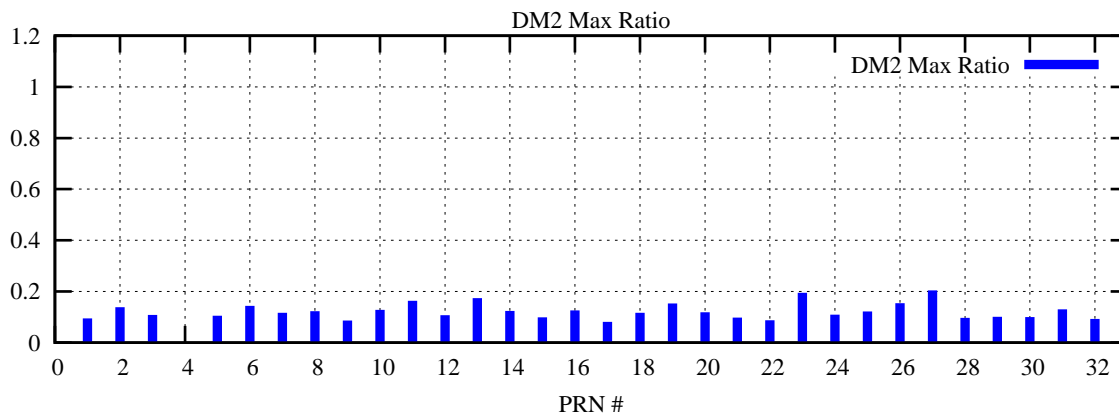

Ratio (PRN Bias/Threshold)

GpsWeek 2053 Day 5

Skinny (Type 0): PRN 8 22  
Broad (Type 2): PRN 7 15 17 21 24