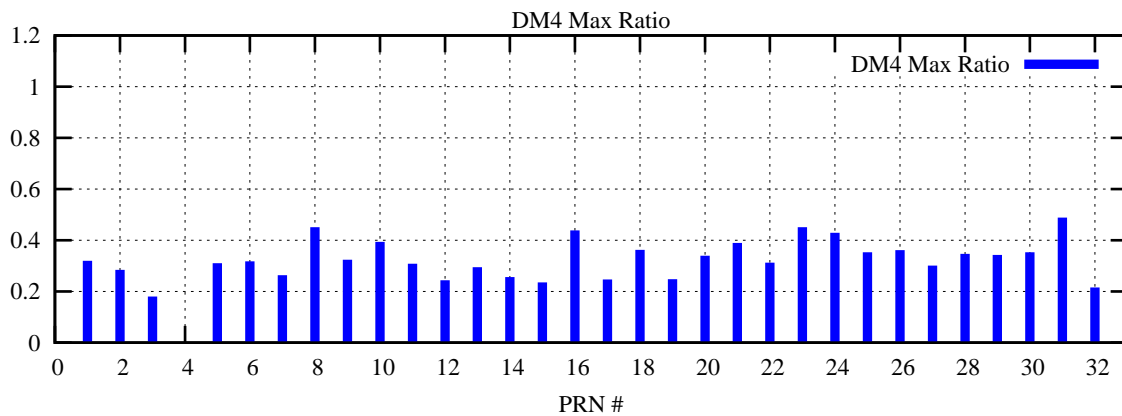

Ratio (PRN Bias/Threshold)

GpsWeek 2053 Day 6

Skinny (Type 0): PRN 8 22
Broad (Type 2): PRN 7 15 17 21 24