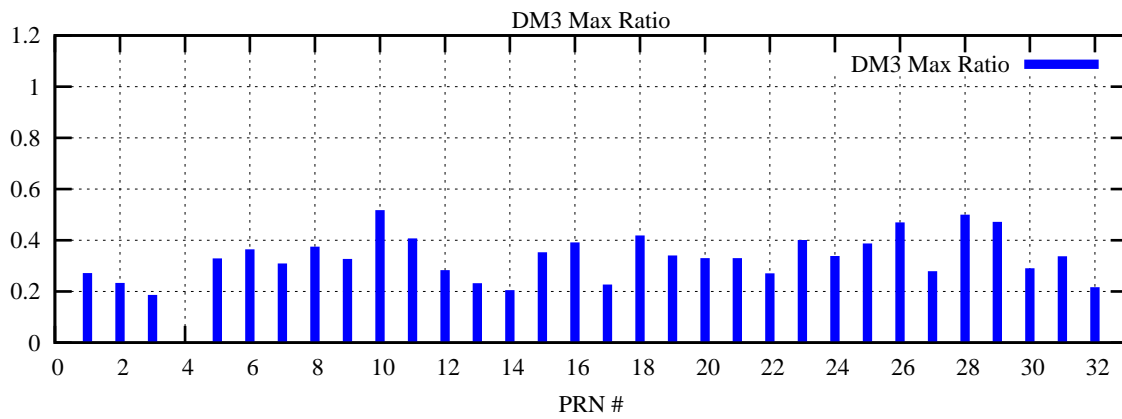

Ratio (PRN Bias/Threshold)

GpsWeek 2053 Day 6

Skinny (Type 0): PRN 8 22
Broad (Type 2): PRN 7 15 17 21 24