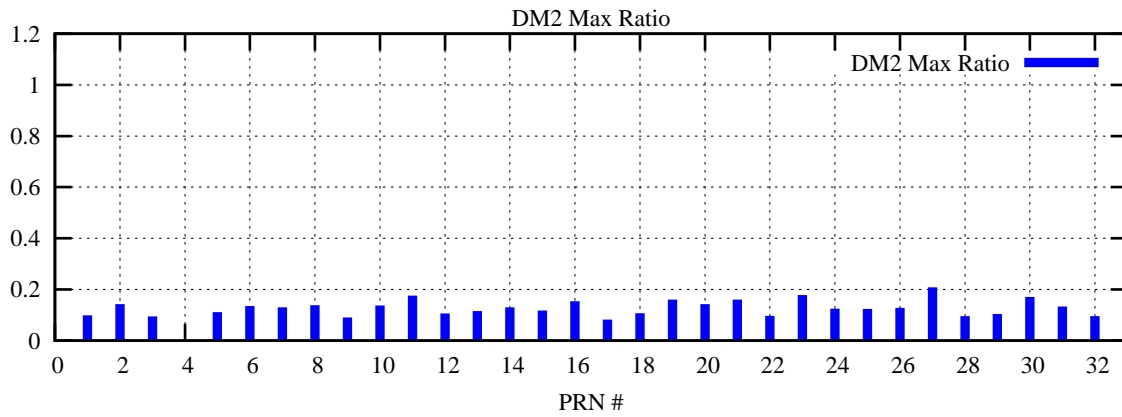

Ratio (PRN Bias/Threshold)

GpsWeek 2053 Day 6

Skinny (Type 0): PRN 8 22
Broad (Type 2): PRN 7 15 17 21 24