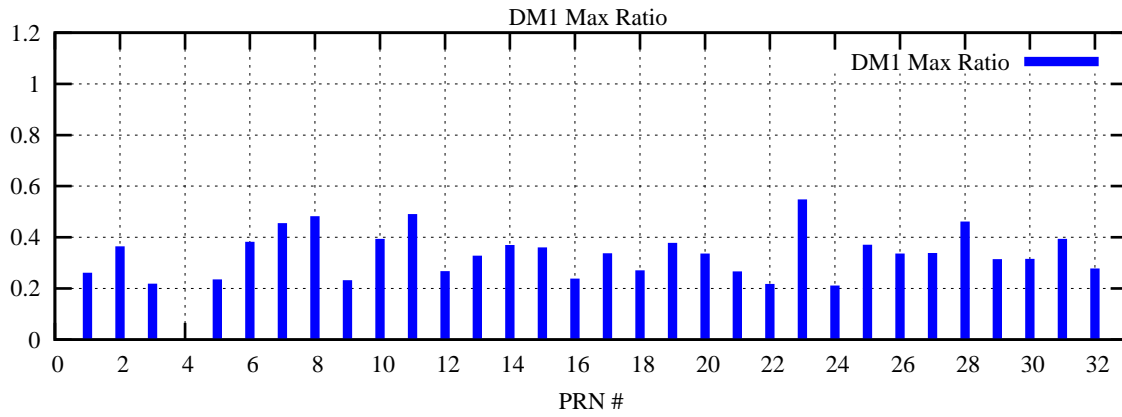

Ratio (PRN Bias/Threshold)

GpsWeek 2053 Day 6

Skinny (Type 0): PRN 8 22
Broad (Type 2): PRN 7 15 17 21 24