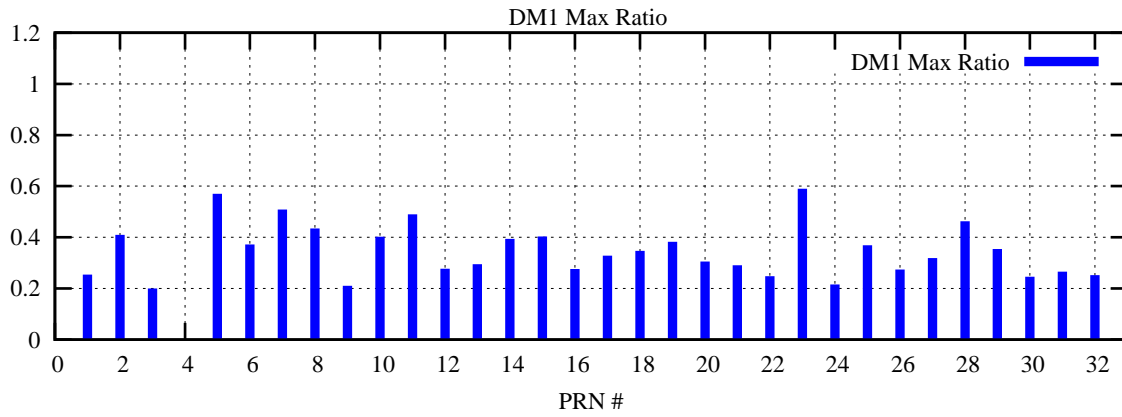

Ratio (PRN Bias/Threshold)

GpsWeek 2054 Day 0

Skinny (Type 0): PRN 8 22
Broad (Type 2): PRN 7 15 17 21 24