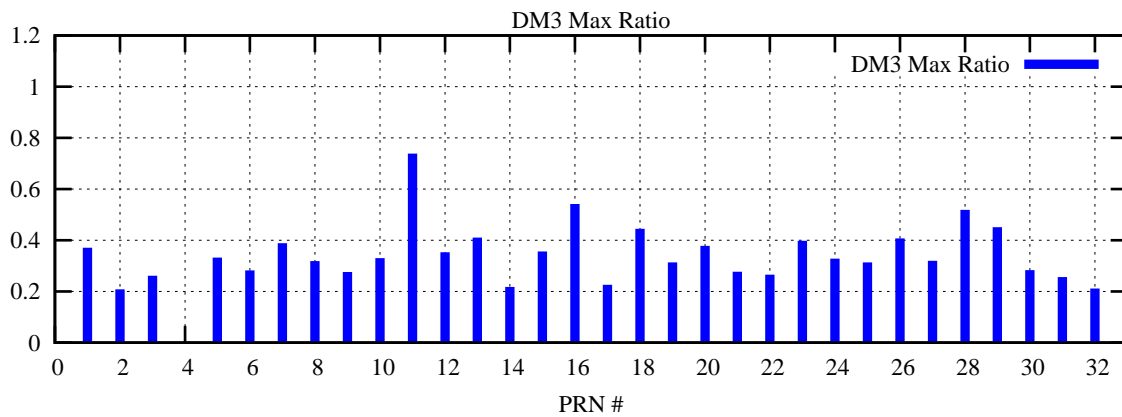

Ratio (PRN Bias/Threshold)

GpsWeek 2054 Day 0

Skinny (Type 0): PRN 8 22
Broad (Type 2): PRN 7 15 17 21 24