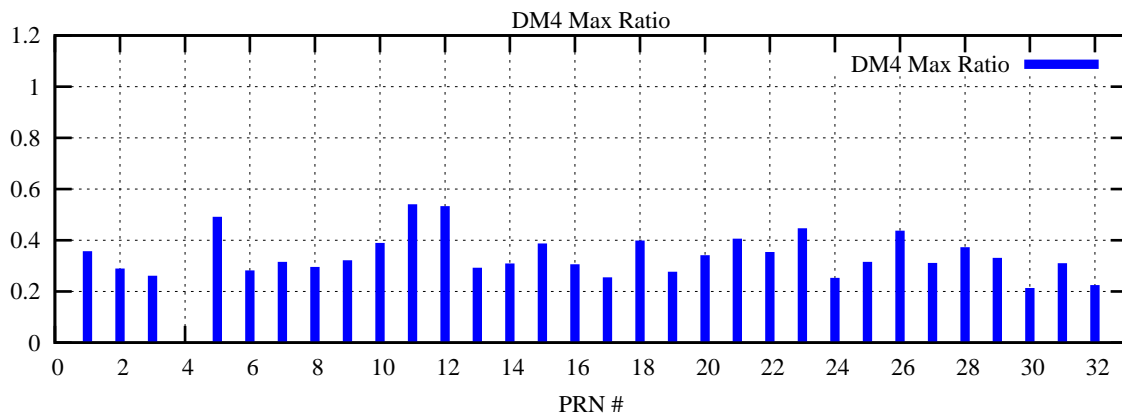

Ratio (PRN Bias/Threshold)

GpsWeek 2054 Day 0

Skinny (Type 0): PRN 8 22
Broad (Type 2): PRN 7 15 17 21 24