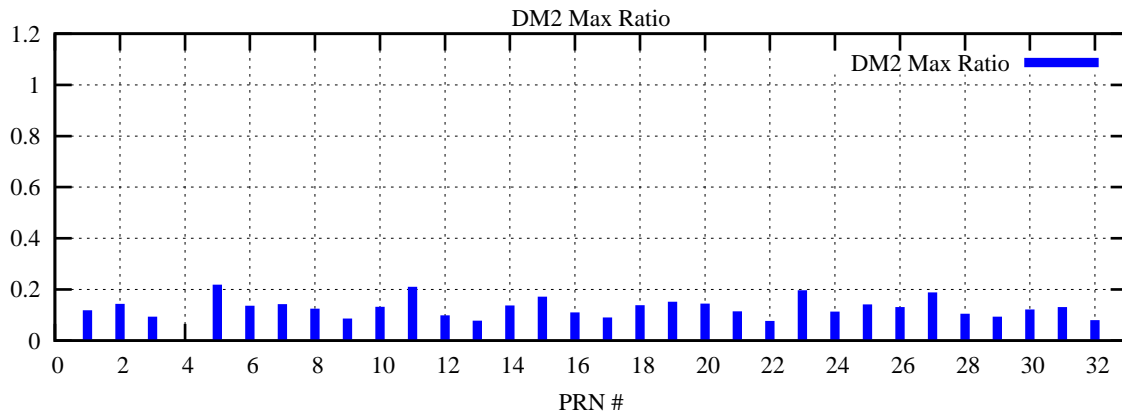

Ratio (PRN Bias/Threshold)

GpsWeek 2054 Day 0

Skinny (Type 0): PRN 8 22
Broad (Type 2): PRN 7 15 17 21 24