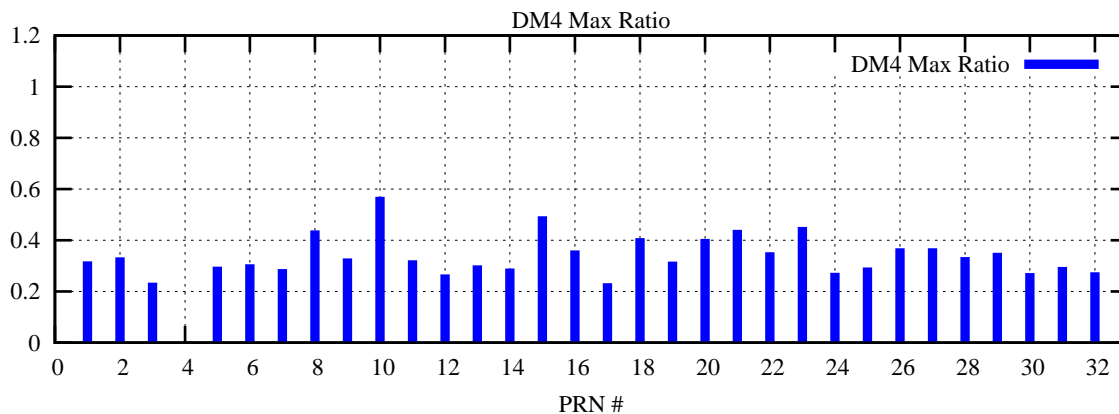

Ratio (PRN Bias/Threshold)

GpsWeek 2054 Day 1

Skinny (Type 0): PRN 8 22  
Broad (Type 2): PRN 7 15 17 21 24