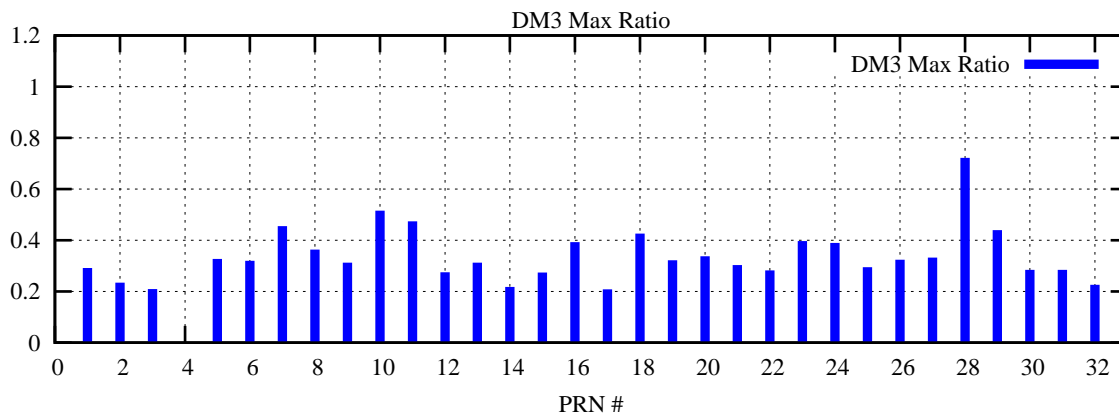

Ratio (PRN Bias/Threshold)

GpsWeek 2054 Day 1

Skinny (Type 0): PRN 8 22  
Broad (Type 2): PRN 7 15 17 21 24