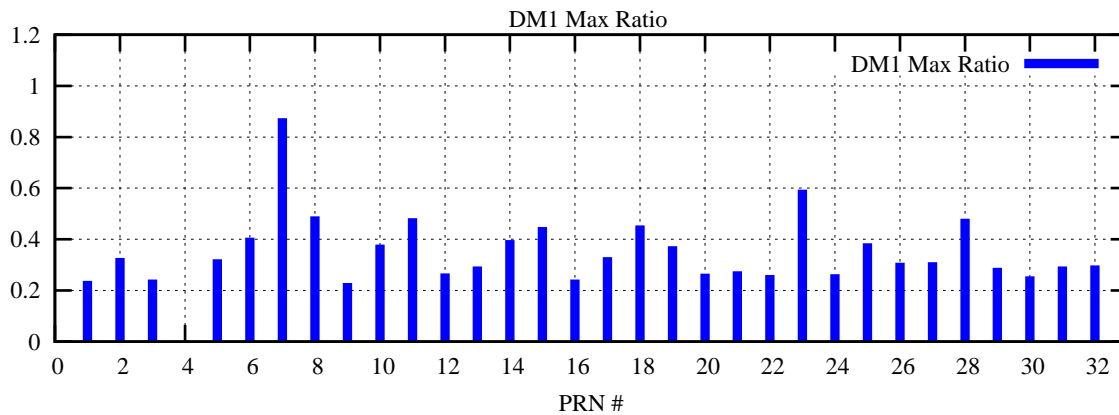

Ratio (PRN Bias/Threshold)

GpsWeek 2054 Day 1

Skinny (Type 0): PRN 8 22  
Broad (Type 2): PRN 7 15 17 21 24