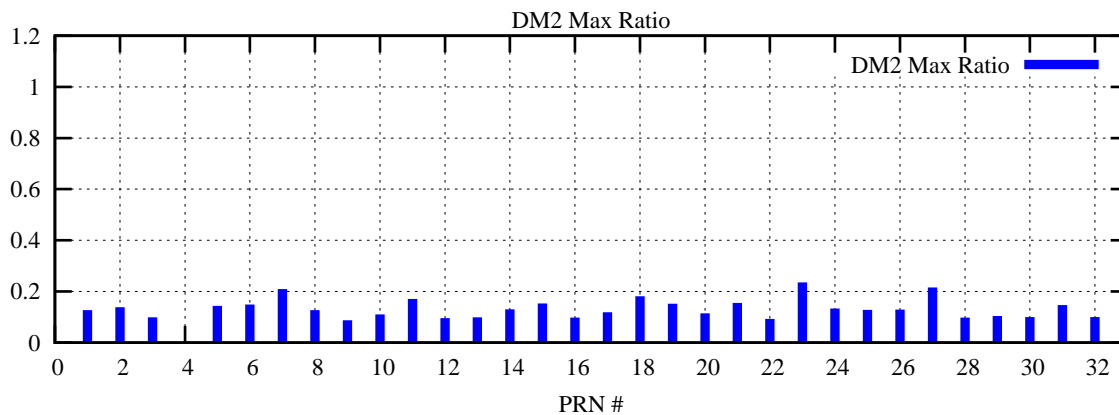

Ratio (PRN Bias/Threshold)

GpsWeek 2054 Day 1

Skinny (Type 0): PRN 8 22  
Broad (Type 2): PRN 7 15 17 21 24