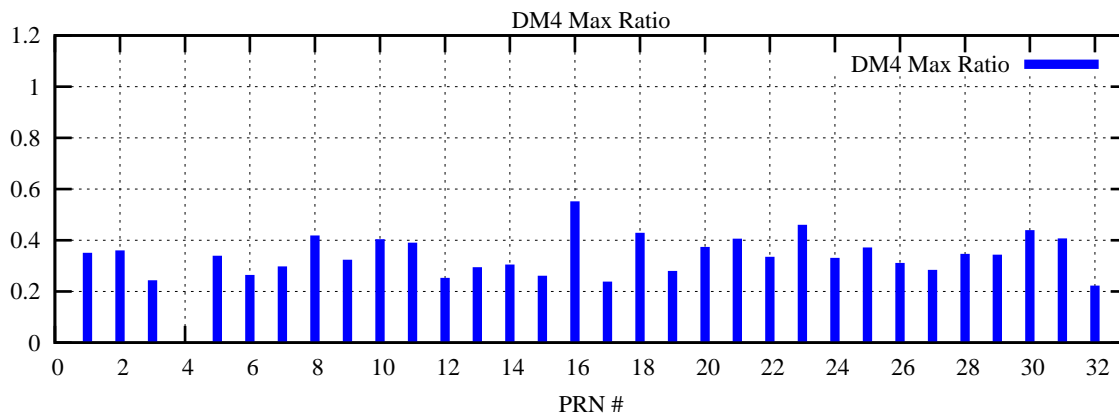

Ratio (PRN Bias/Threshold)

GpsWeek 2054 Day 2

Skinny (Type 0): PRN 8 22
Broad (Type 2): PRN 7 15 17 21 24