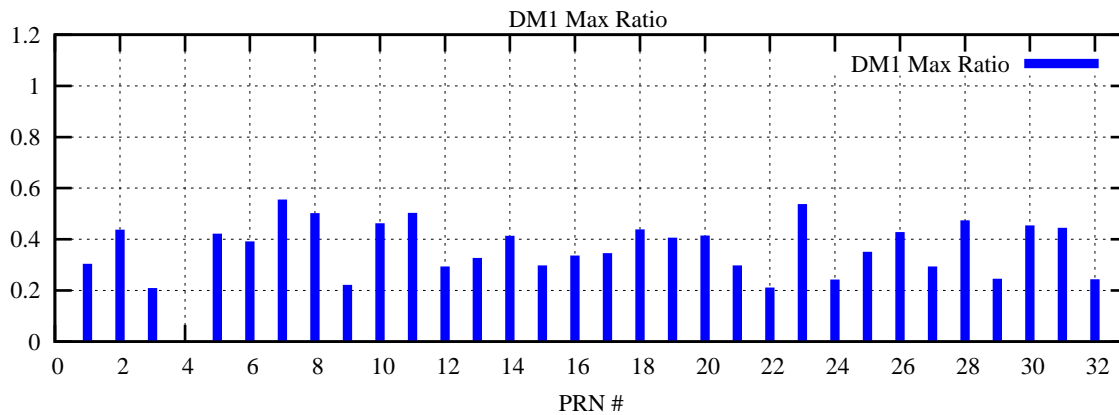

Ratio (PRN Bias/Threshold)

GpsWeek 2054 Day 2

Skinny (Type 0): PRN 8 22
Broad (Type 2): PRN 7 15 17 21 24