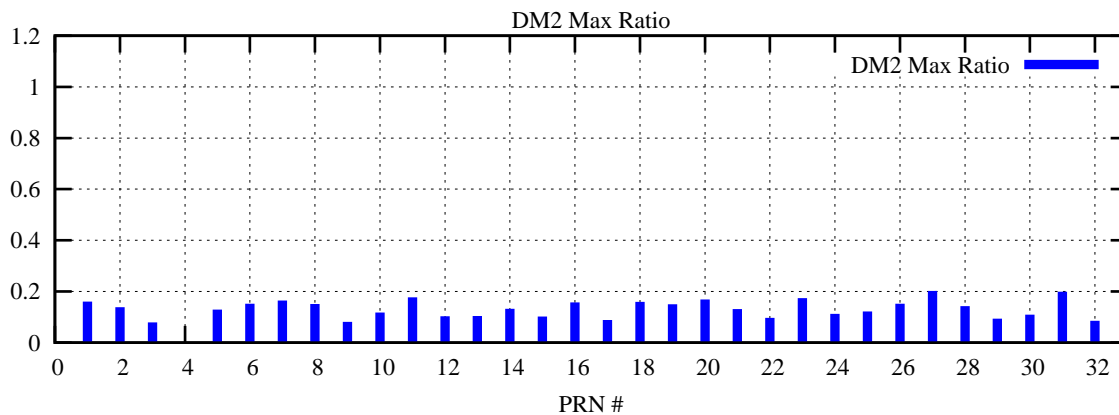

Ratio (PRN Bias/Threshold)

GpsWeek 2054 Day 2

Skinny (Type 0): PRN 8 22
Broad (Type 2): PRN 7 15 17 21 24