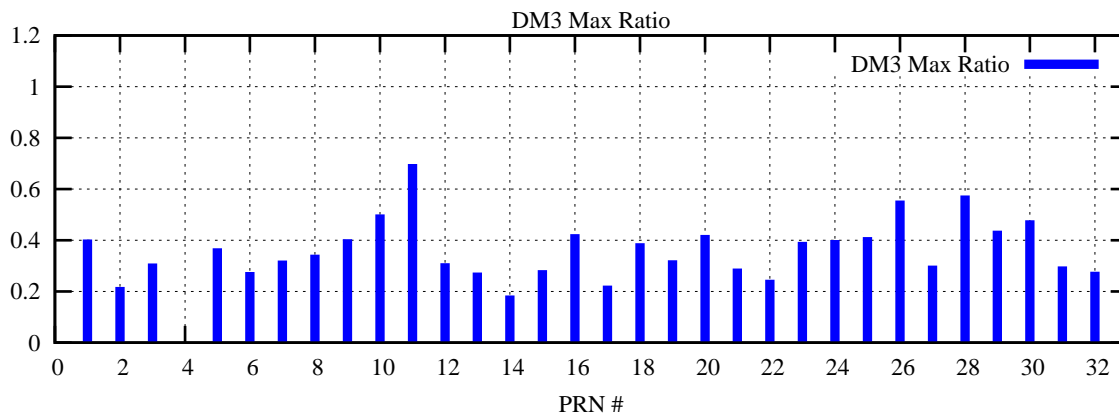

Ratio (PRN Bias/Threshold)

GpsWeek 2054 Day 2

Skinny (Type 0): PRN 8 22
Broad (Type 2): PRN 7 15 17 21 24