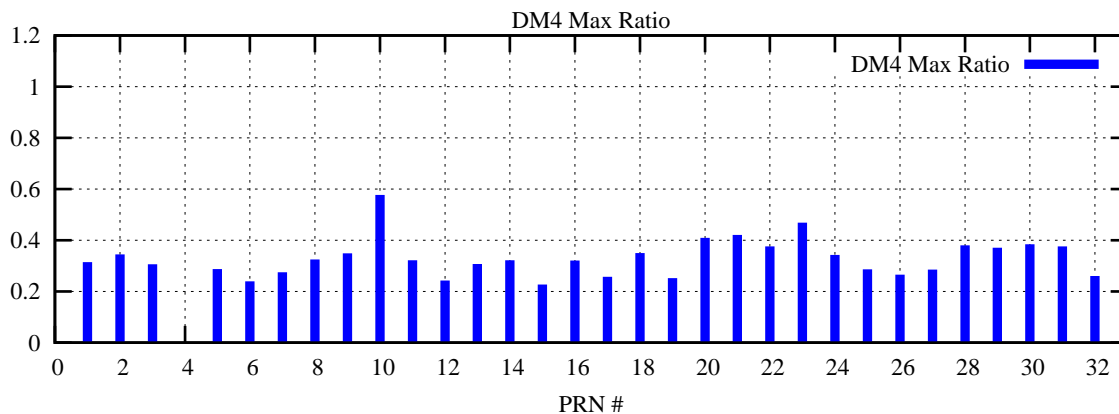

Ratio (PRN Bias/Threshold)

GpsWeek 2054 Day 3

Skinny (Type 0): PRN 8 22
Broad (Type 2): PRN 7 15 17 21 24