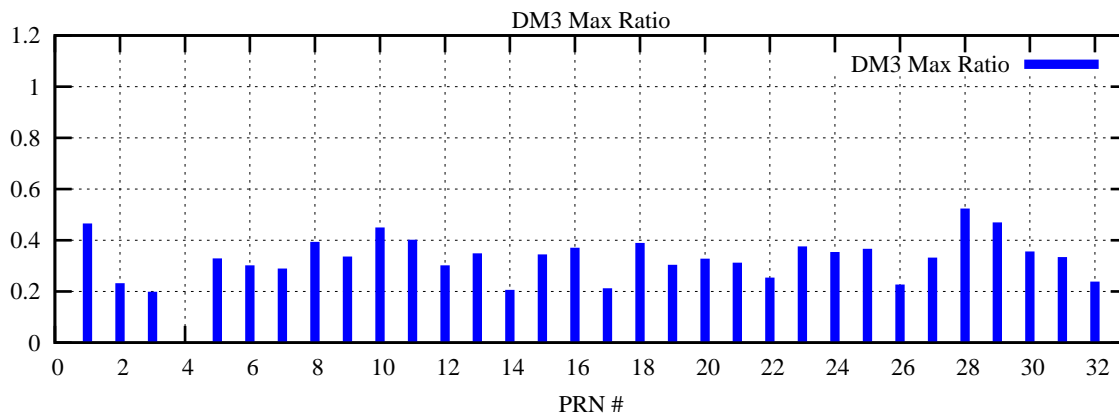

Ratio (PRN Bias/Threshold)

GpsWeek 2054 Day 3

Skinny (Type 0): PRN 8 22
Broad (Type 2): PRN 7 15 17 21 24