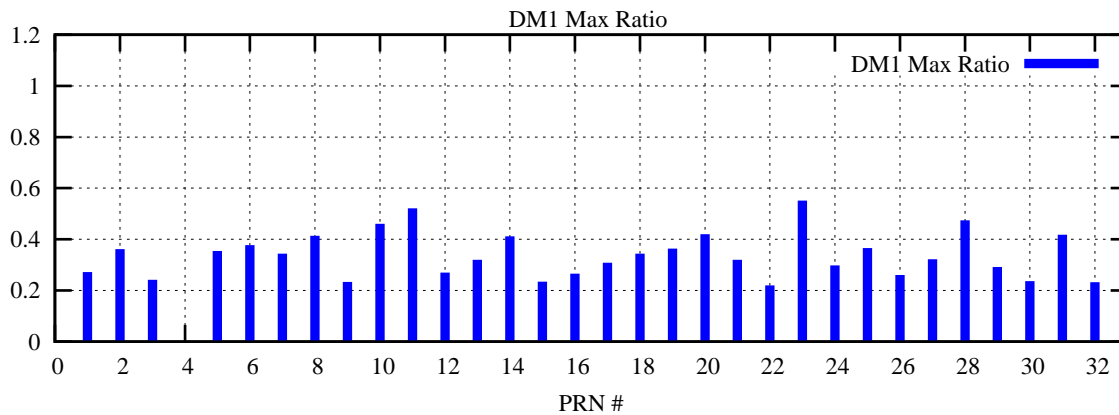

Ratio (PRN Bias/Threshold)

GpsWeek 2054 Day 3

Skinny (Type 0): PRN 8 22
Broad (Type 2): PRN 7 15 17 21 24