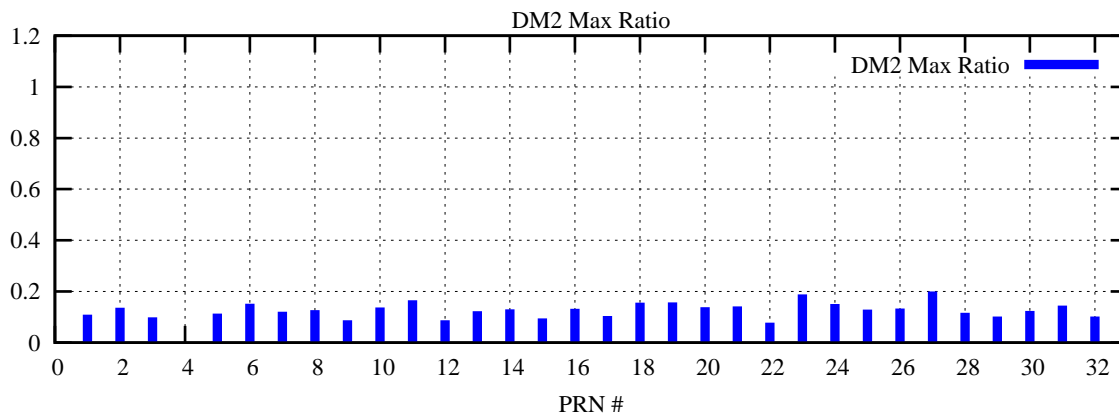

Ratio (PRN Bias/Threshold)

GpsWeek 2054 Day 3

Skinny (Type 0): PRN 8 22
Broad (Type 2): PRN 7 15 17 21 24