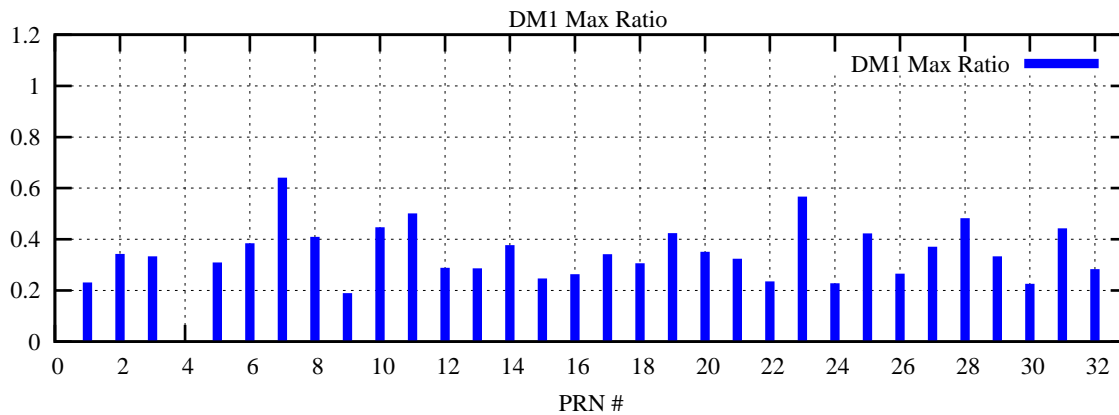

Ratio (PRN Bias/Threshold)

GpsWeek 2054 Day 4

Skinny (Type 0): PRN 8 22
Broad (Type 2): PRN 7 15 17 21 24