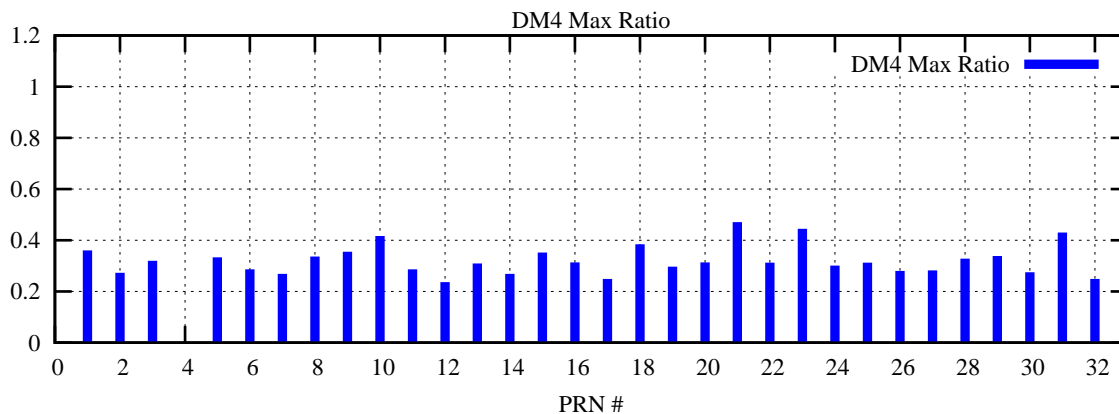

Ratio (PRN Bias/Threshold)

GpsWeek 2054 Day 4

Skinny (Type 0): PRN 8 22
Broad (Type 2): PRN 7 15 17 21 24