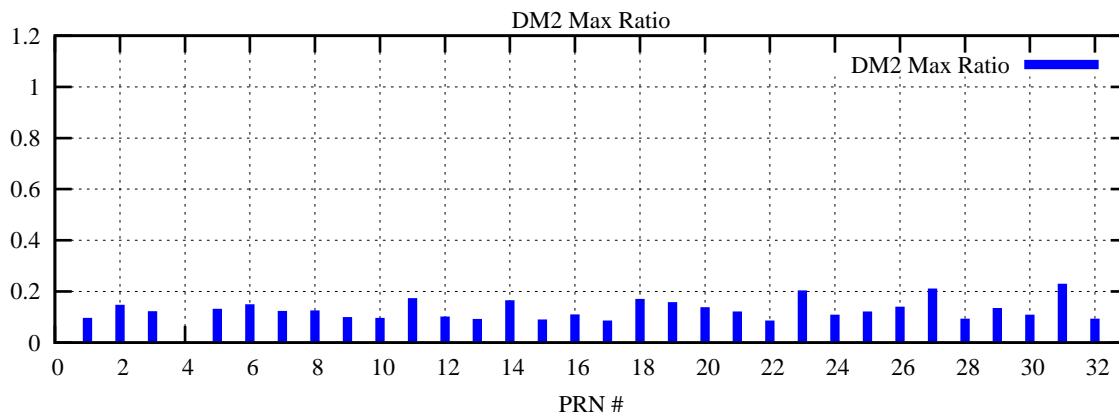

Ratio (PRN Bias/Threshold)

GpsWeek 2054 Day 4

Skinny (Type 0): PRN 8 22
Broad (Type 2): PRN 7 15 17 21 24