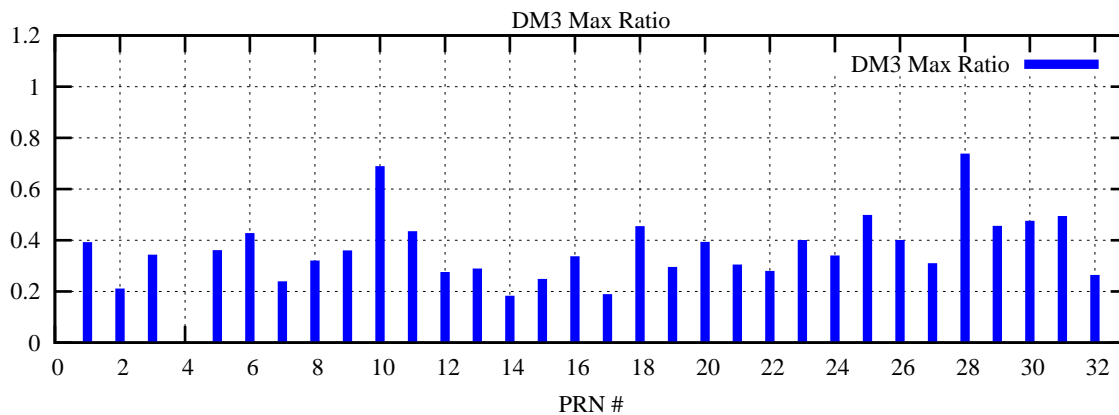

Ratio (PRN Bias/Threshold)

GpsWeek 2054 Day 4

Skinny (Type 0): PRN 8 22
Broad (Type 2): PRN 7 15 17 21 24