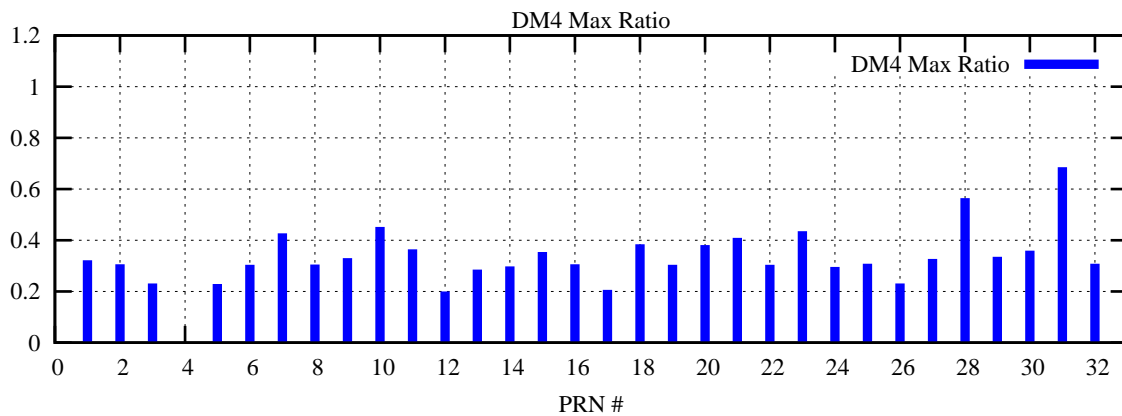

Ratio (PRN Bias/Threshold)

GpsWeek 2054 Day 5

Skinny (Type 0): PRN 8 22  
Broad (Type 2): PRN 7 15 17 21 24