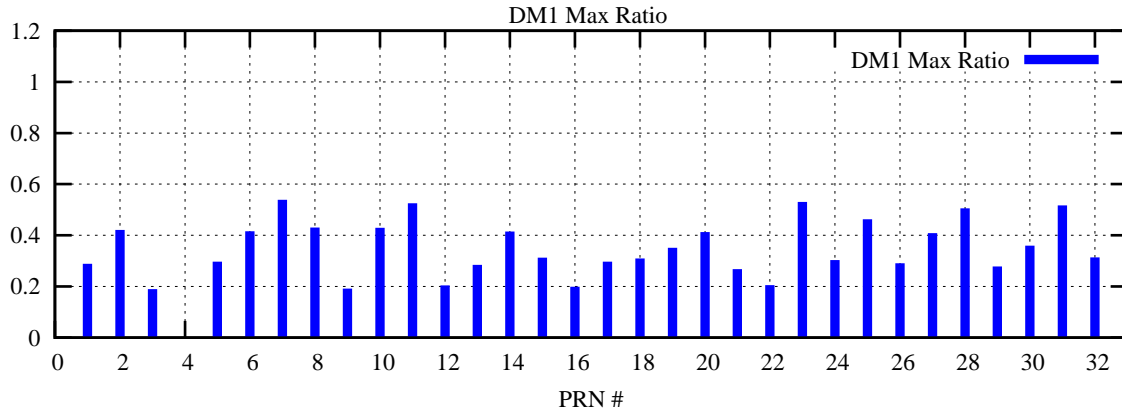

Ratio (PRN Bias/Threshold)

GpsWeek 2054 Day 5

Skinny (Type 0): PRN 8 22  
Broad (Type 2): PRN 7 15 17 21 24