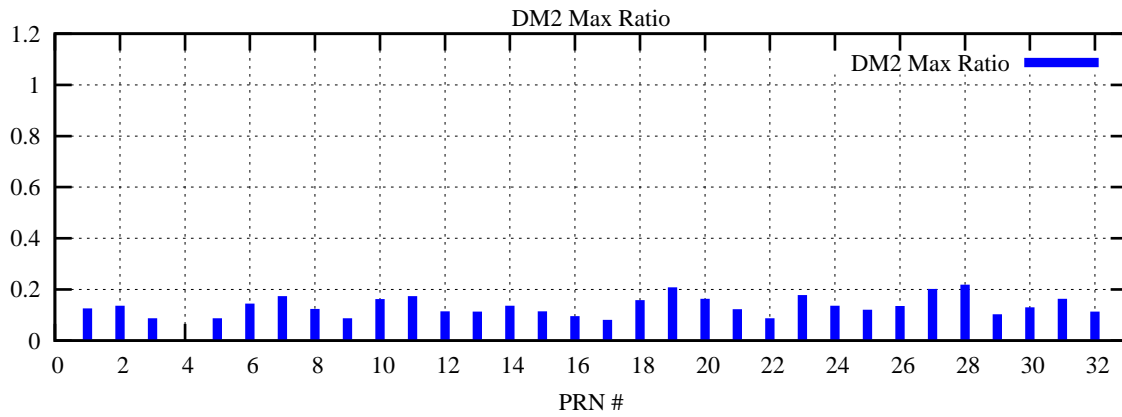

Ratio (PRN Bias/Threshold)

GpsWeek 2054 Day 5

Skinny (Type 0): PRN 8 22  
Broad (Type 2): PRN 7 15 17 21 24