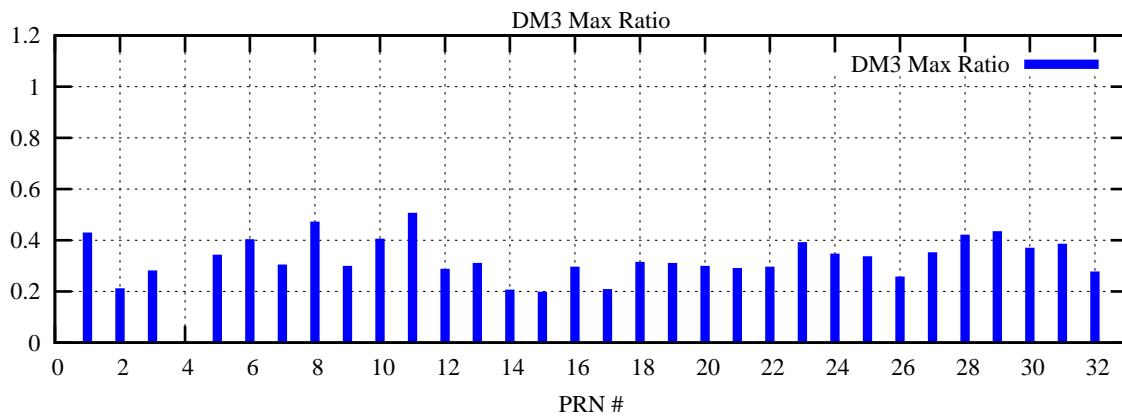

Ratio (PRN Bias/Threshold)

GpsWeek 2054 Day 5

Skinny (Type 0): PRN 8 22  
Broad (Type 2): PRN 7 15 17 21 24