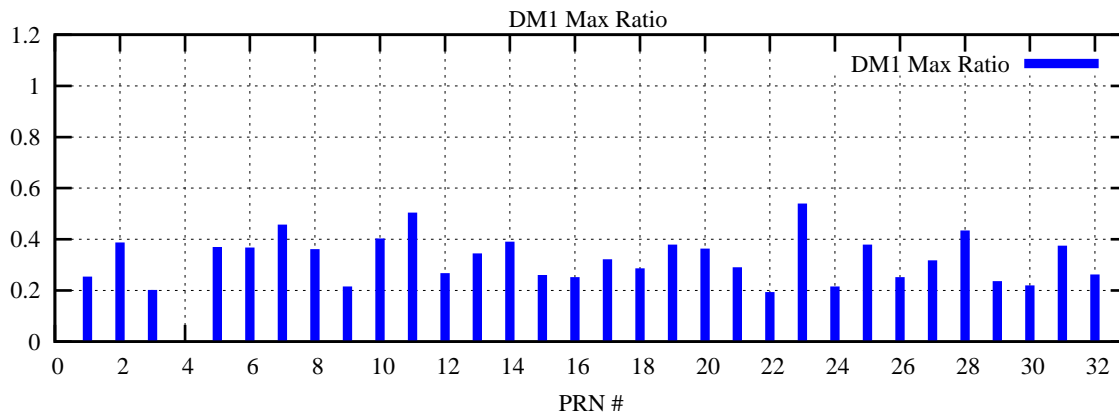

Ratio (PRN Bias/Threshold)

GpsWeek 2055 Day 0

Skinny (Type 0): PRN 8 22
Broad (Type 2): PRN 7 15 17 21 24