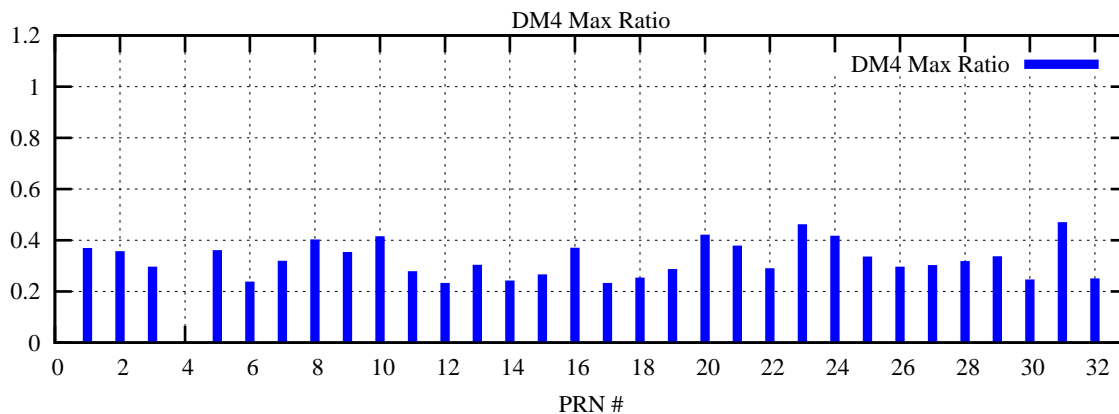

Ratio (PRN Bias/Threshold)

GpsWeek 2055 Day 0

Skinny (Type 0): PRN 8 22
Broad (Type 2): PRN 7 15 17 21 24