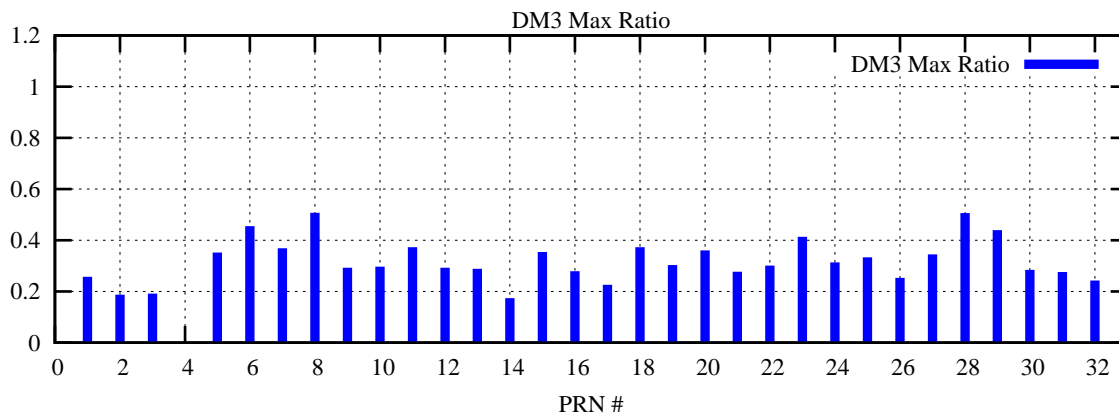

Ratio (PRN Bias/Threshold)

GpsWeek 2055 Day 0

Skinny (Type 0): PRN 8 22
Broad (Type 2): PRN 7 15 17 21 24