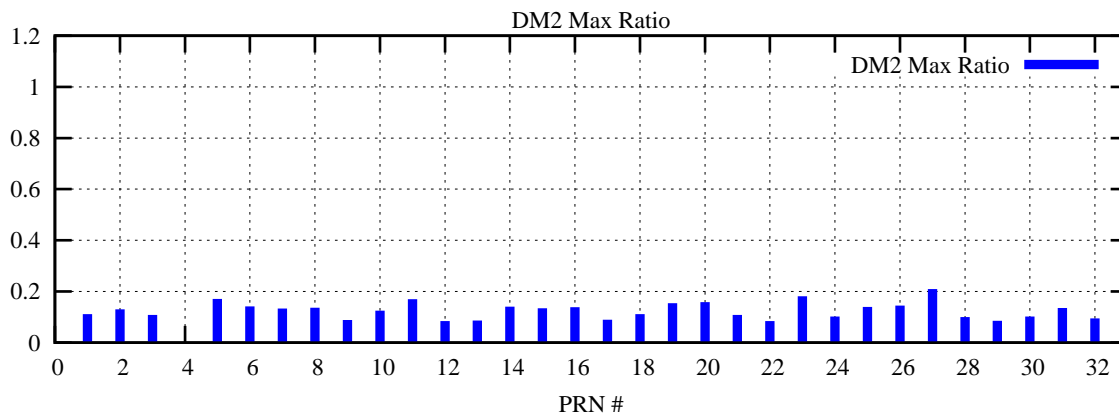

Ratio (PRN Bias/Threshold)

GpsWeek 2055 Day 0

Skinny (Type 0): PRN 8 22
Broad (Type 2): PRN 7 15 17 21 24