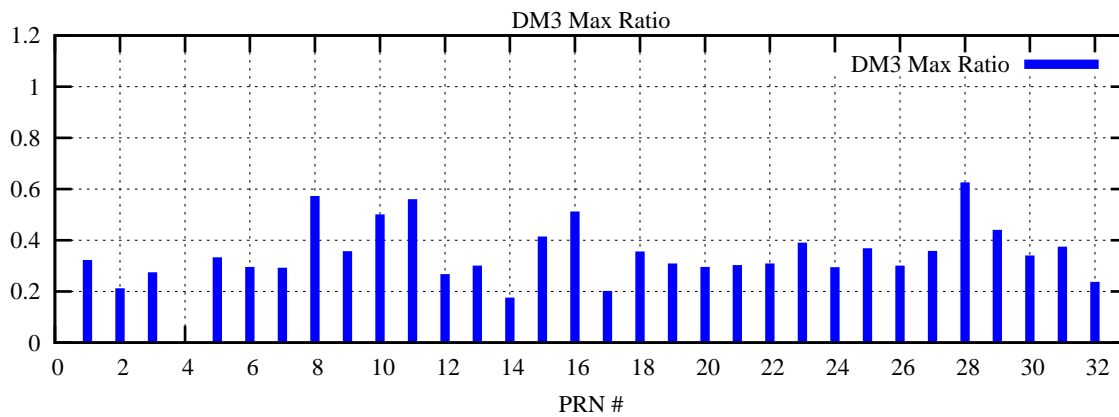

Ratio (PRN Bias/Threshold)

GpsWeek 2055 Day 1

Skinny (Type 0): PRN 8 22  
Broad (Type 2): PRN 7 15 17 21 24