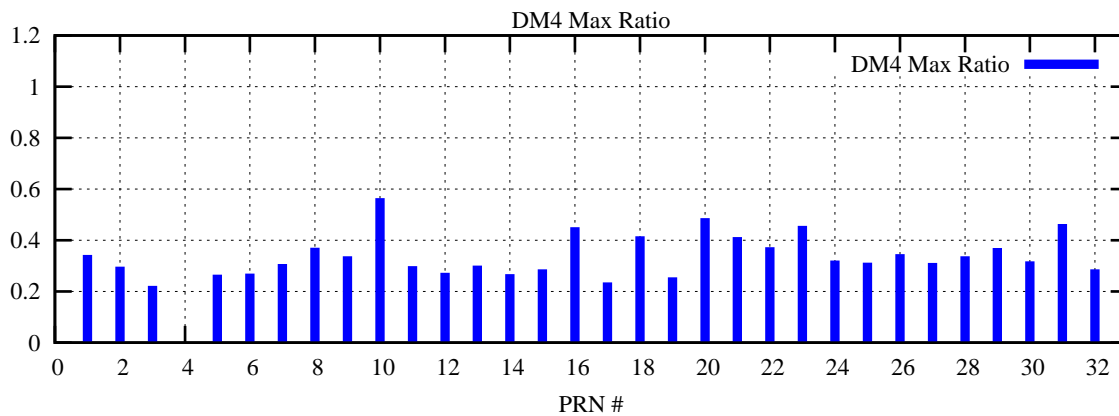

Ratio (PRN Bias/Threshold)

GpsWeek 2055 Day 1

Skinny (Type 0): PRN 8 22  
Broad (Type 2): PRN 7 15 17 21 24