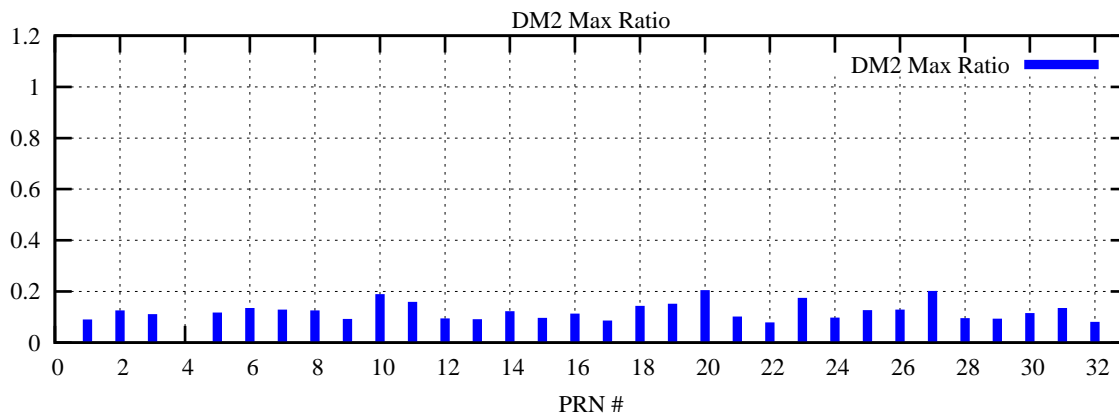

Ratio (PRN Bias/Threshold)

GpsWeek 2055 Day 1

Skinny (Type 0): PRN 8 22  
Broad (Type 2): PRN 7 15 17 21 24