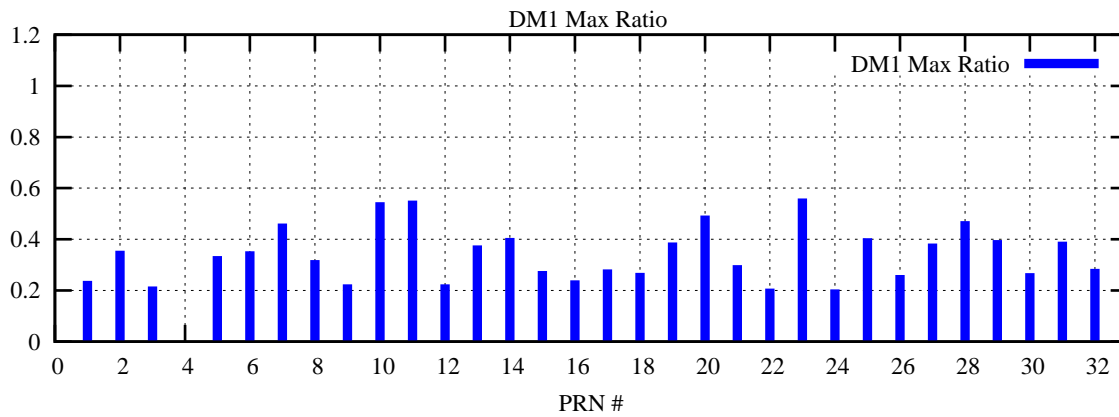

Ratio (PRN Bias/Threshold)

GpsWeek 2055 Day 1

Skinny (Type 0): PRN 8 22  
Broad (Type 2): PRN 7 15 17 21 24