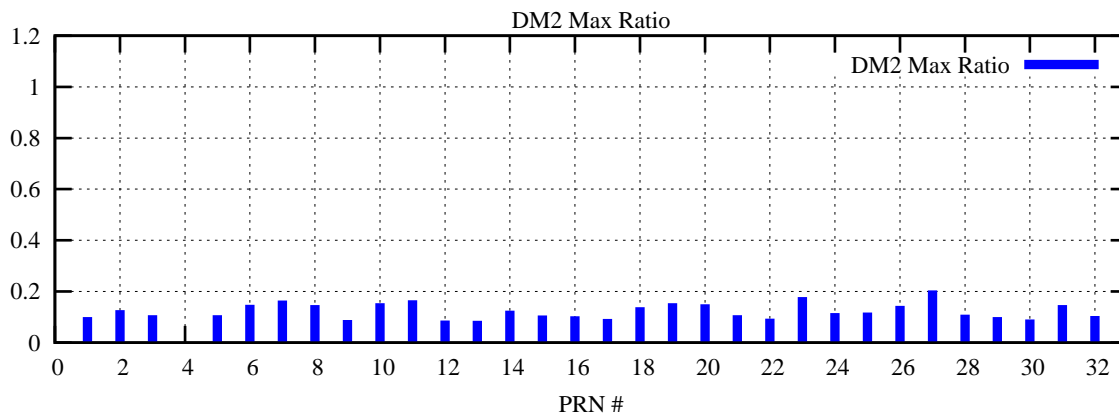

Ratio (PRN Bias/Threshold)

GpsWeek 2055 Day 2

Skinny (Type 0): PRN 8 22
Broad (Type 2): PRN 7 15 17 21 24