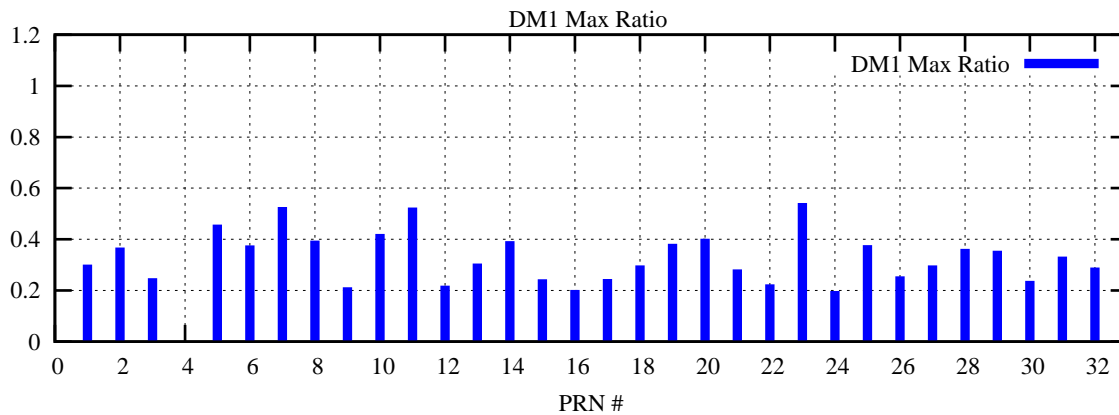

Ratio (PRN Bias/Threshold)

GpsWeek 2055 Day 2

Skinny (Type 0): PRN 8 22
Broad (Type 2): PRN 7 15 17 21 24