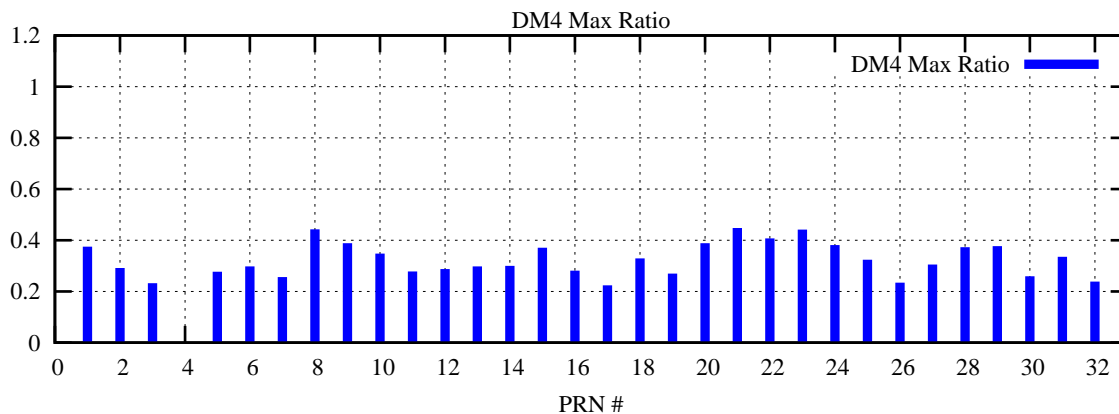

Ratio (PRN Bias/Threshold)

GpsWeek 2055 Day 2

Skinny (Type 0): PRN 8 22
Broad (Type 2): PRN 7 15 17 21 24