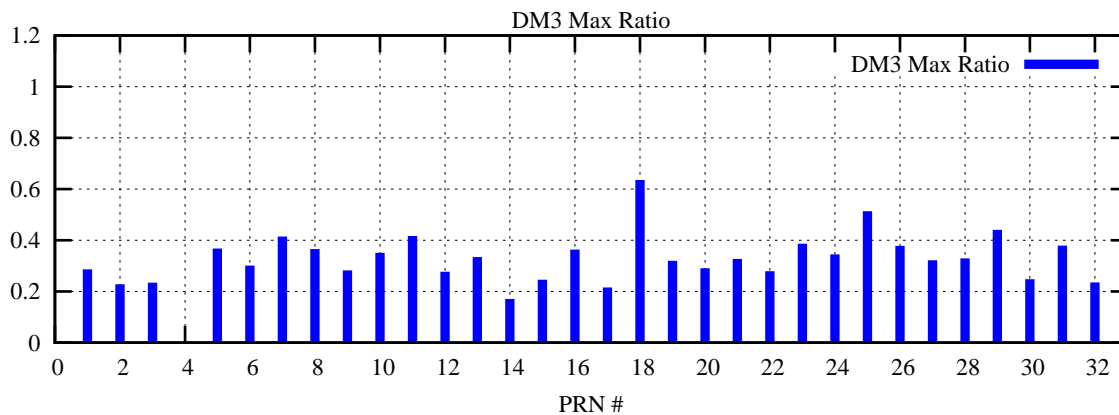

Ratio (PRN Bias/Threshold)

GpsWeek 2055 Day 2

Skinny (Type 0): PRN 8 22
Broad (Type 2): PRN 7 15 17 21 24