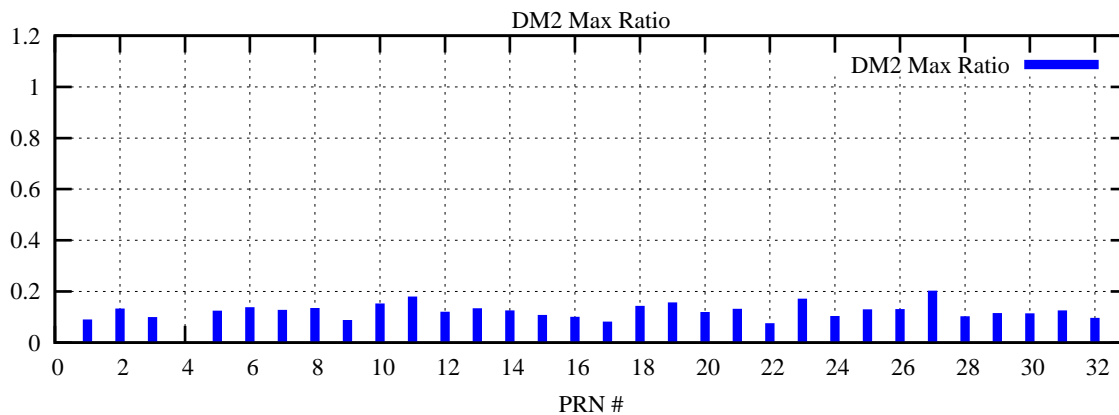

Ratio (PRN Bias/Threshold)

GpsWeek 2055 Day 3

Skinny (Type 0): PRN 8 22  
Broad (Type 2): PRN 7 15 17 21 24