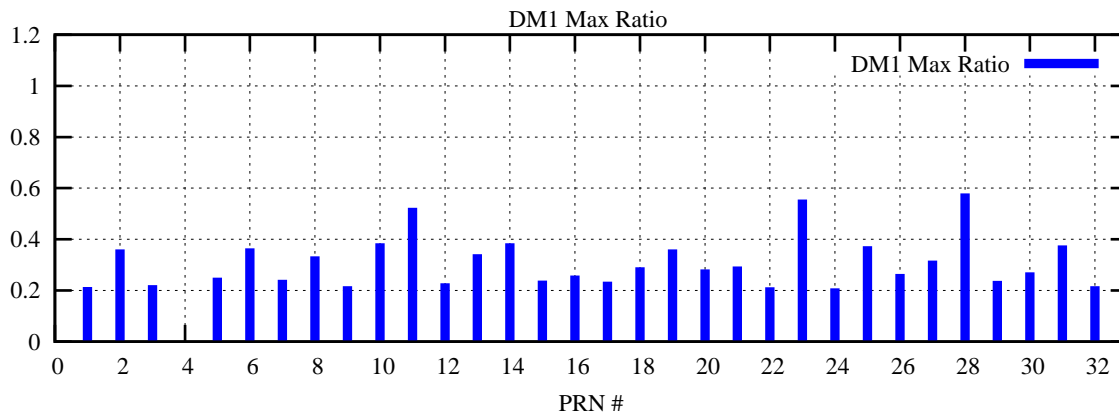

Ratio (PRN Bias/Threshold)

GpsWeek 2055 Day 3

Skinny (Type 0): PRN 8 22  
Broad (Type 2): PRN 7 15 17 21 24