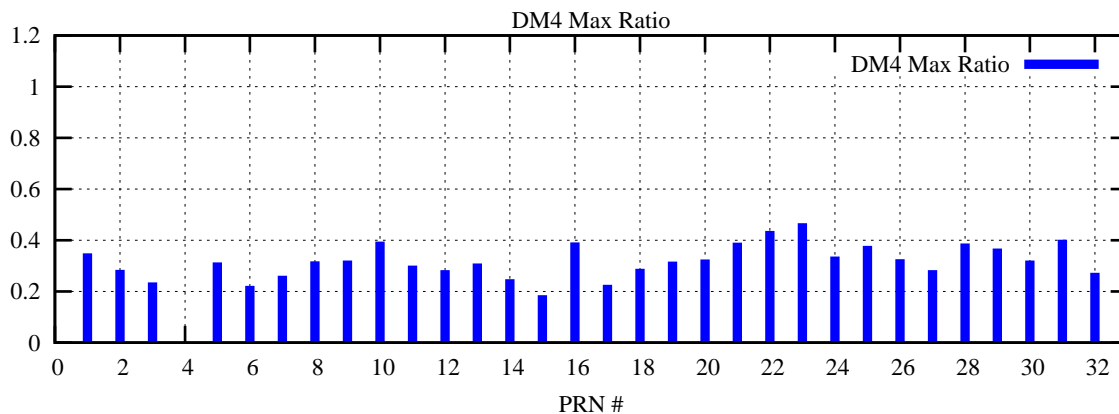

Ratio (PRN Bias/Threshold)

GpsWeek 2055 Day 3

Skinny (Type 0): PRN 8 22  
Broad (Type 2): PRN 7 15 17 21 24