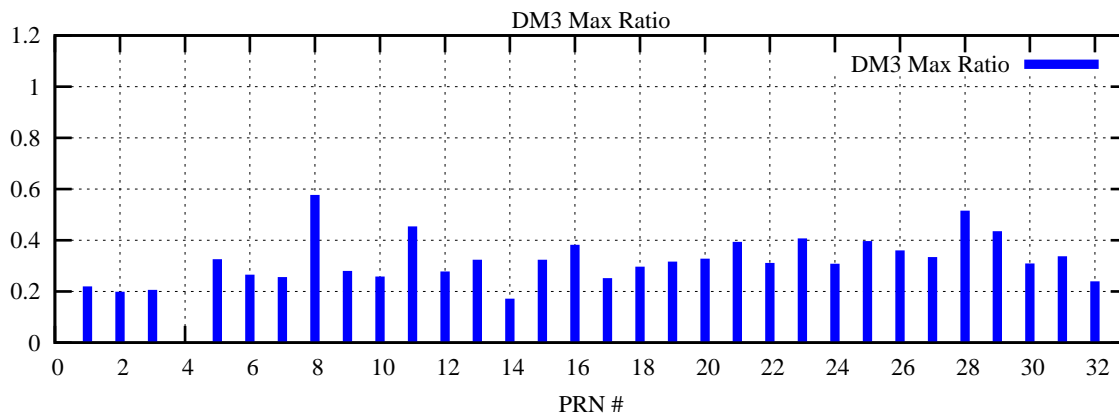

Ratio (PRN Bias/Threshold)

GpsWeek 2055 Day 3

Skinny (Type 0): PRN 8 22  
Broad (Type 2): PRN 7 15 17 21 24