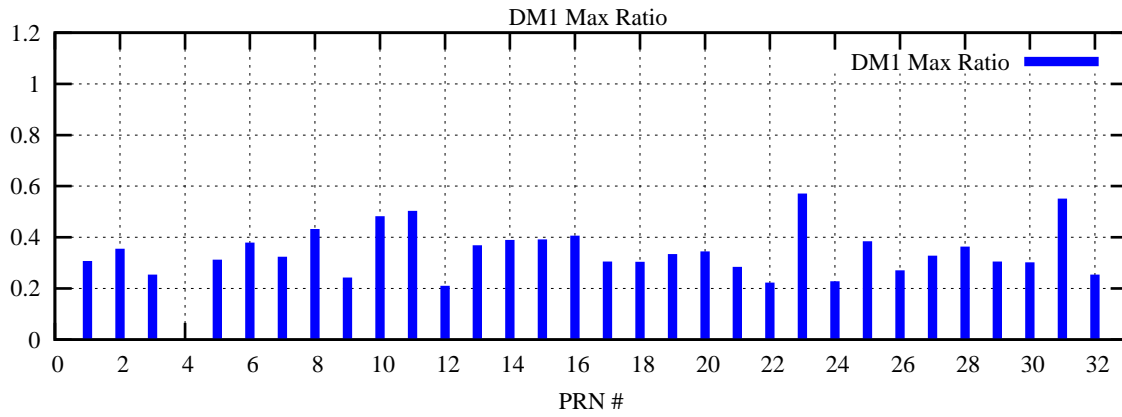

Ratio (PRN Bias/Threshold)

GpsWeek 2055 Day 4

Skinny (Type 0): PRN 8 22  
Broad (Type 2): PRN 7 15 17 21 24