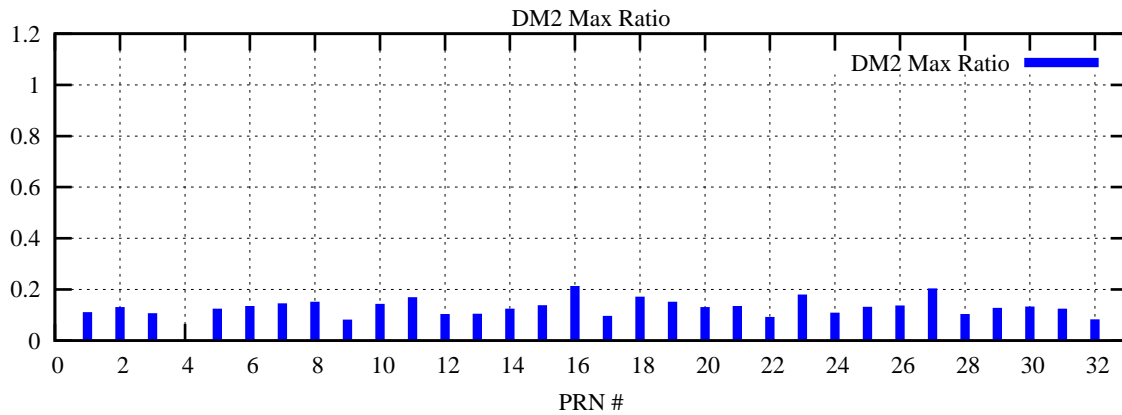

Ratio (PRN Bias/Threshold)

GpsWeek 2055 Day 4

Skinny (Type 0): PRN 8 22  
Broad (Type 2): PRN 7 15 17 21 24