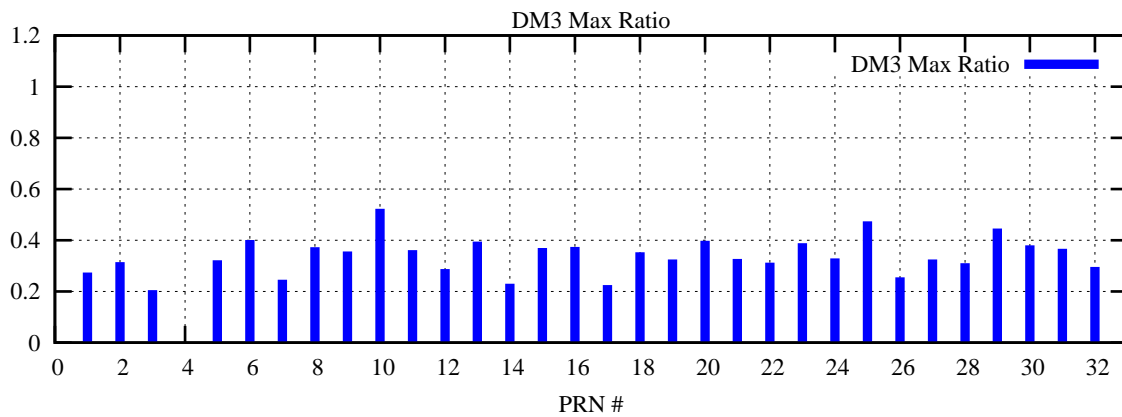

Ratio (PRN Bias/Threshold)

GpsWeek 2055 Day 4

Skinny (Type 0): PRN 8 22  
Broad (Type 2): PRN 7 15 17 21 24