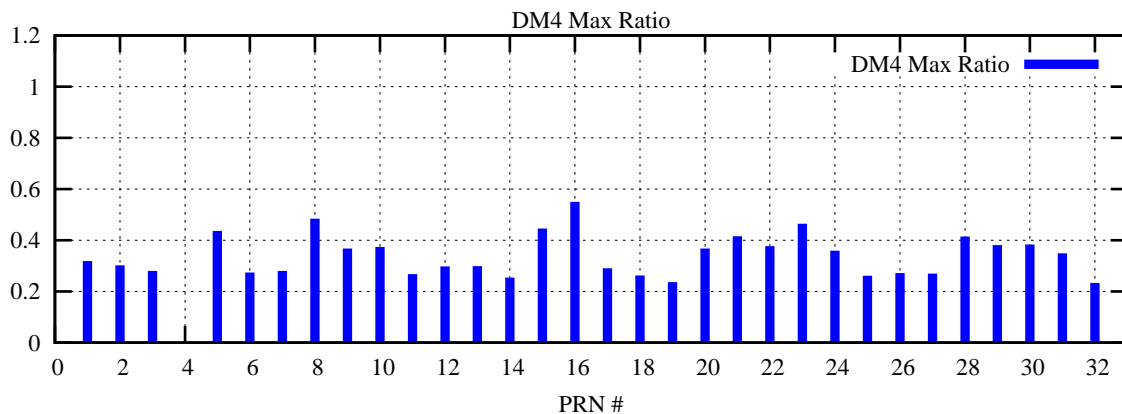

Ratio (PRN Bias/Threshold)

GpsWeek 2055 Day 4

Skinny (Type 0): PRN 8 22  
Broad (Type 2): PRN 7 15 17 21 24