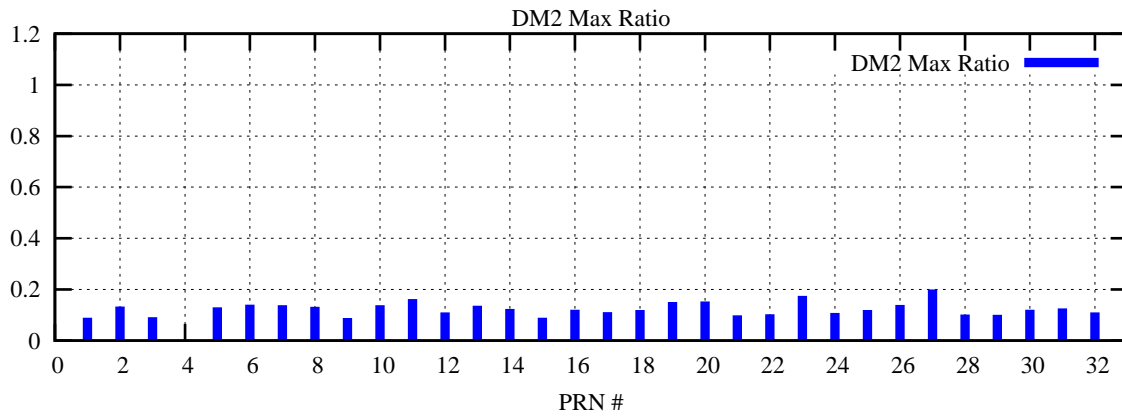

Ratio (PRN Bias/Threshold)

GpsWeek 2055 Day 5

Skinny (Type 0): PRN 8 22  
Broad (Type 2): PRN 7 15 17 21 24