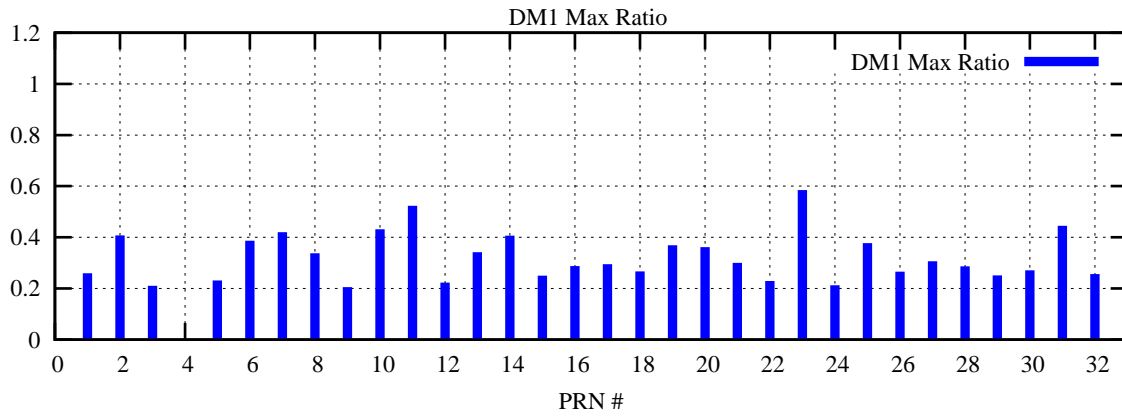

Ratio (PRN Bias/Threshold)

GpsWeek 2055 Day 5

Skinny (Type 0): PRN 8 22  
Broad (Type 2): PRN 7 15 17 21 24