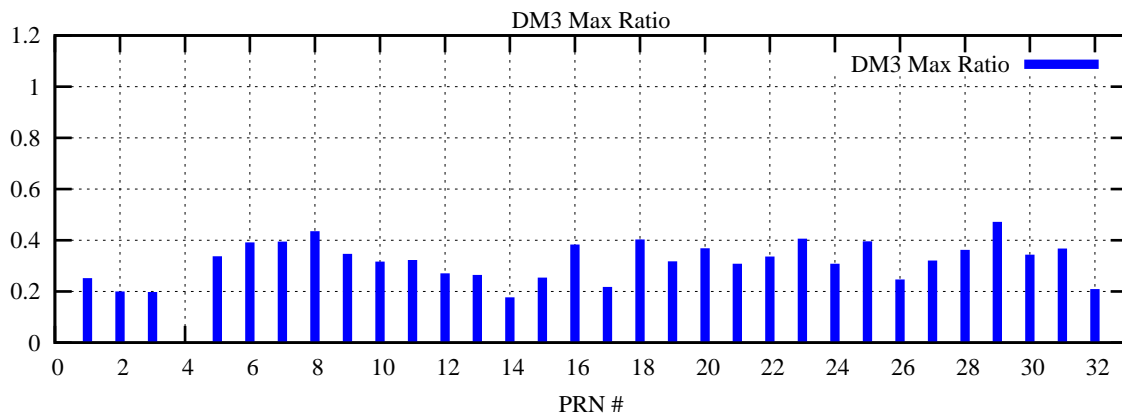

Ratio (PRN Bias/Threshold)

GpsWeek 2055 Day 5

Skinny (Type 0): PRN 8 22  
Broad (Type 2): PRN 7 15 17 21 24