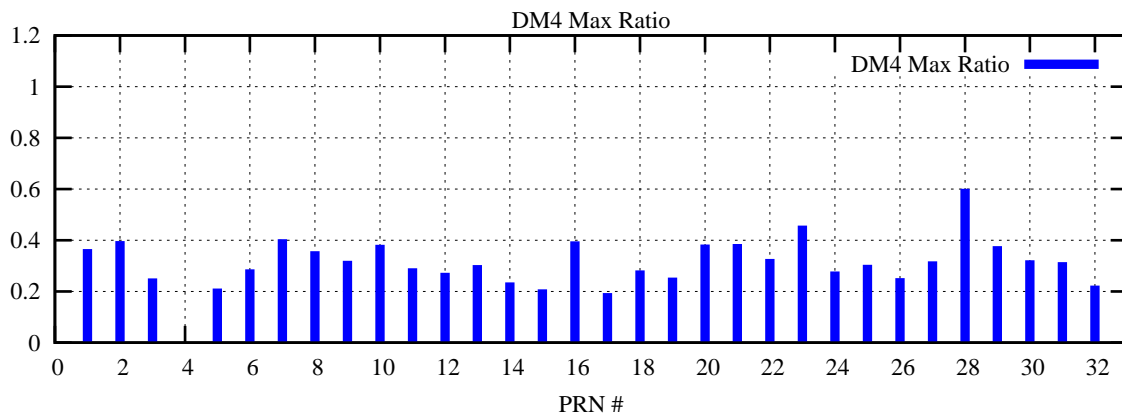

Ratio (PRN Bias/Threshold)

GpsWeek 2055 Day 5

Skinny (Type 0): PRN 8 22  
Broad (Type 2): PRN 7 15 17 21 24