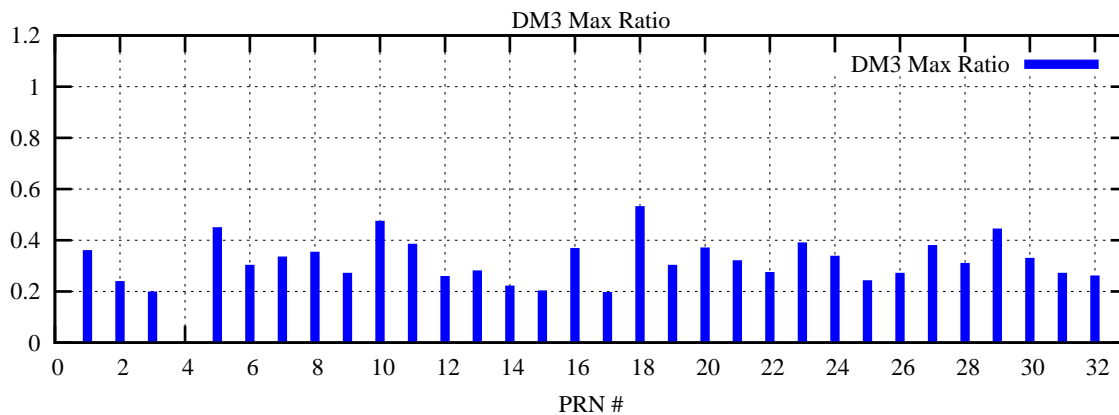

Ratio (PRN Bias/Threshold)

GpsWeek 2056 Day 0

Skinny (Type 0): PRN 8 22
Broad (Type 2): PRN 7 15 17 21 24