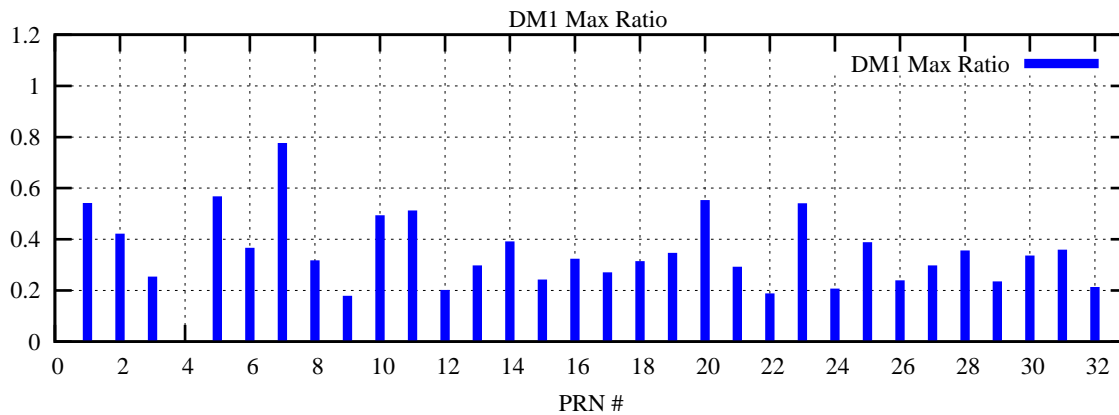

Ratio (PRN Bias/Threshold)

GpsWeek 2056 Day 0

Skinny (Type 0): PRN 8 22
Broad (Type 2): PRN 7 15 17 21 24