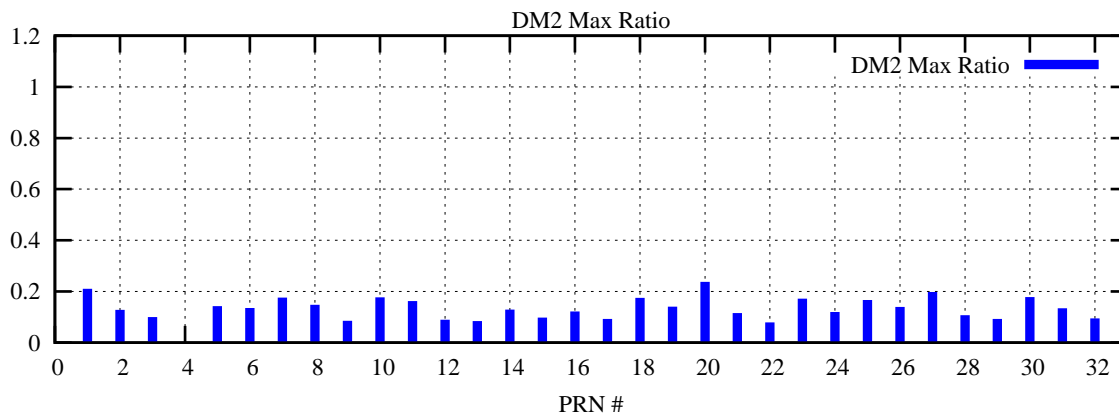

Ratio (PRN Bias/Threshold)

GpsWeek 2056 Day 0

Skinny (Type 0): PRN 8 22
Broad (Type 2): PRN 7 15 17 21 24