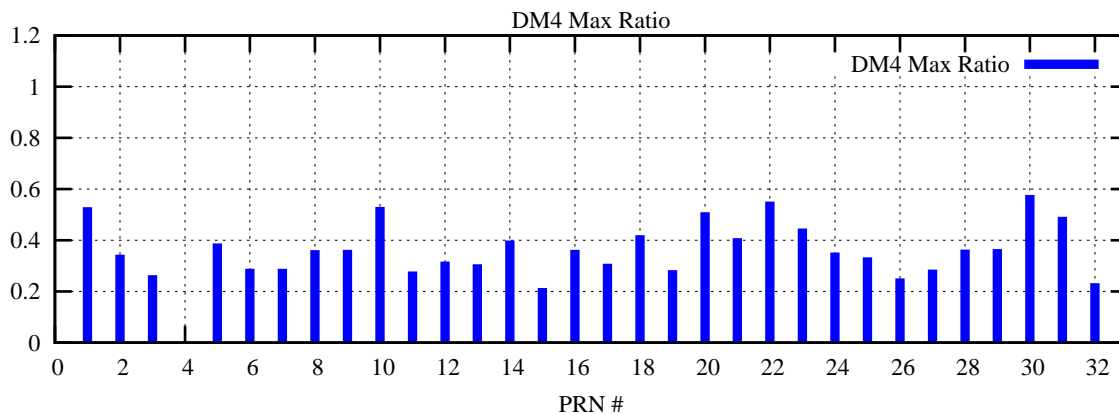

Ratio (PRN Bias/Threshold)

GpsWeek 2056 Day 0

Skinny (Type 0): PRN 8 22
Broad (Type 2): PRN 7 15 17 21 24