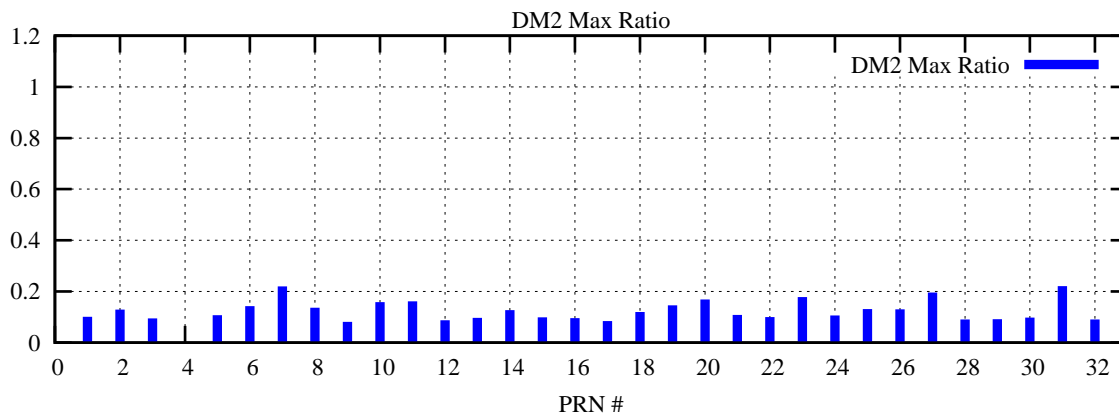

Ratio (PRN Bias/Threshold)

GpsWeek 2056 Day 6

Skinny (Type 0): PRN 8 22  
Broad (Type 2): PRN 7 15 17 21 24