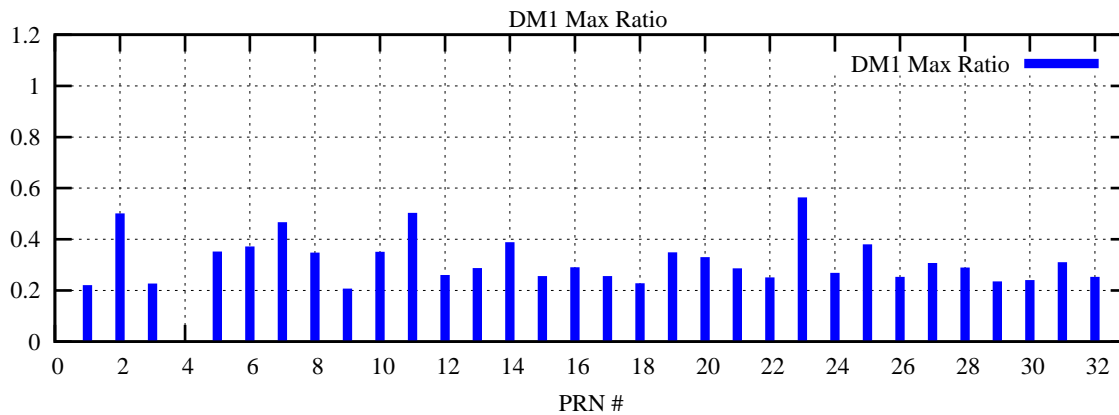

Ratio (PRN Bias/Threshold)

GpsWeek 2056 Day 6

Skinny (Type 0): PRN 8 22  
Broad (Type 2): PRN 7 15 17 21 24