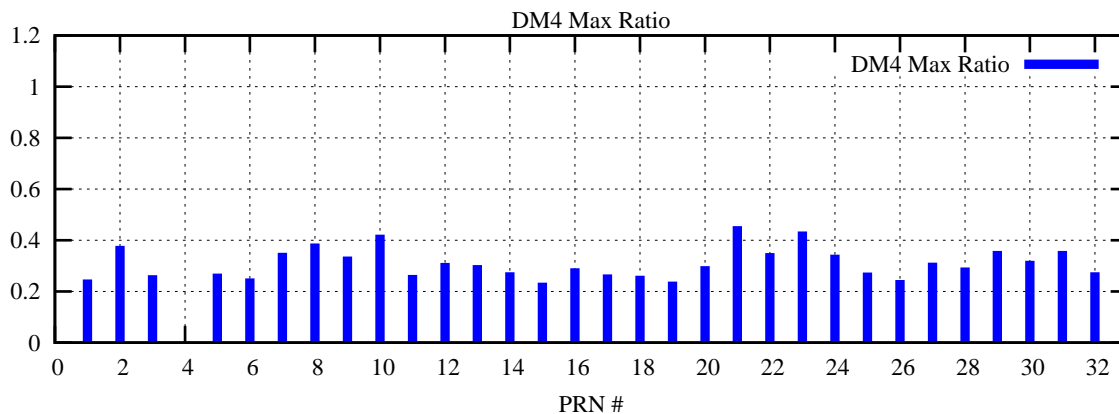

Ratio (PRN Bias/Threshold)

GpsWeek 2056 Day 6

Skinny (Type 0): PRN 8 22  
Broad (Type 2): PRN 7 15 17 21 24