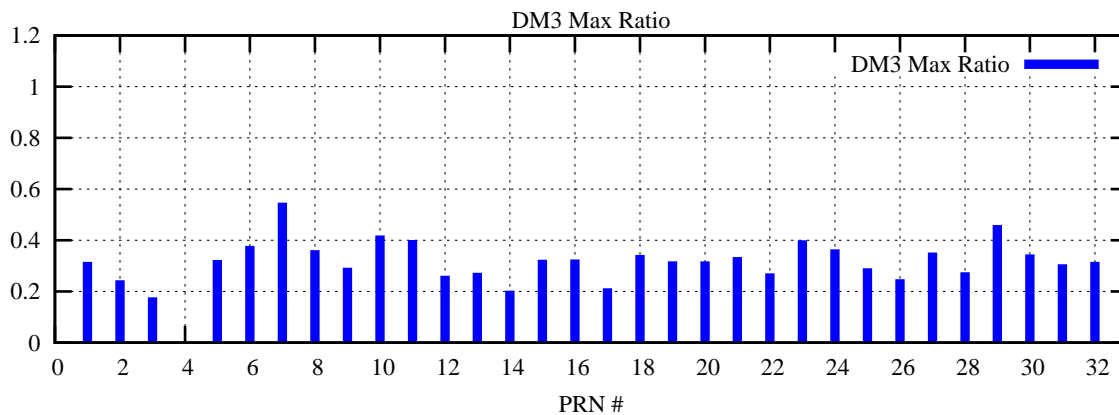

Ratio (PRN Bias/Threshold)

GpsWeek 2056 Day 6

Skinny (Type 0): PRN 8 22  
Broad (Type 2): PRN 7 15 17 21 24