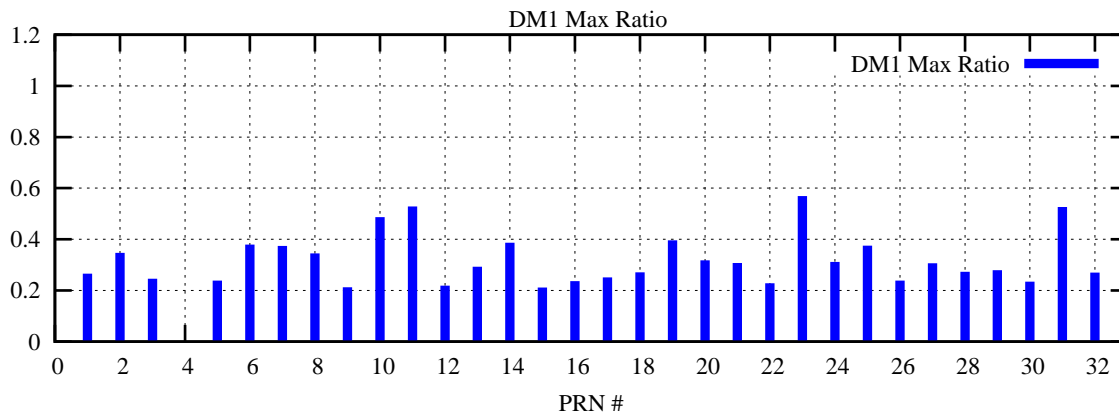

Ratio (PRN Bias/Threshold)

GpsWeek 2057 Day 0

Skinny (Type 0): PRN 8 22
Broad (Type 2): PRN 7 15 17 21 24