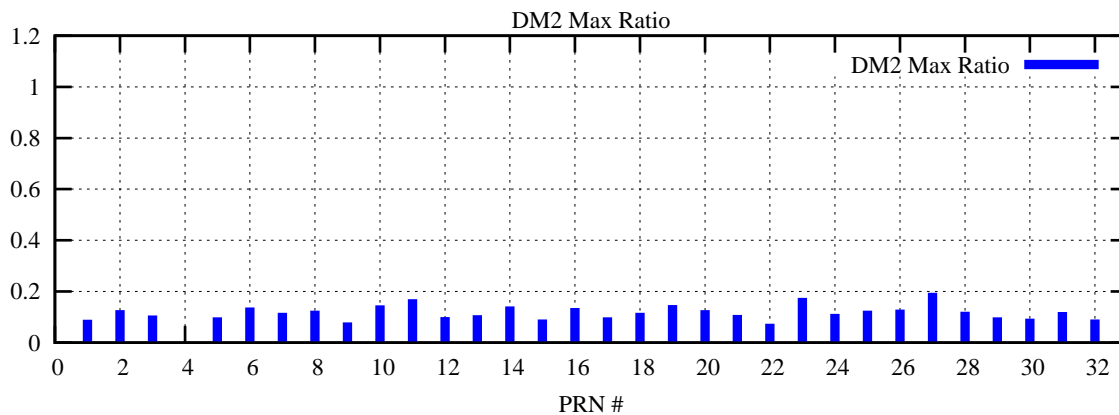

Ratio (PRN Bias/Threshold)

GpsWeek 2057 Day 0

Skinny (Type 0): PRN 8 22
Broad (Type 2): PRN 7 15 17 21 24