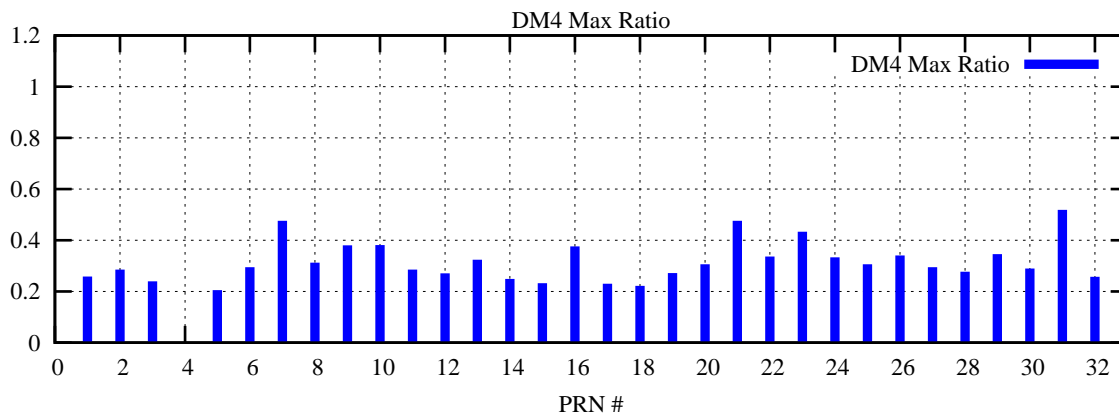

Ratio (PRN Bias/Threshold)

GpsWeek 2057 Day 0

Skinny (Type 0): PRN 8 22
Broad (Type 2): PRN 7 15 17 21 24