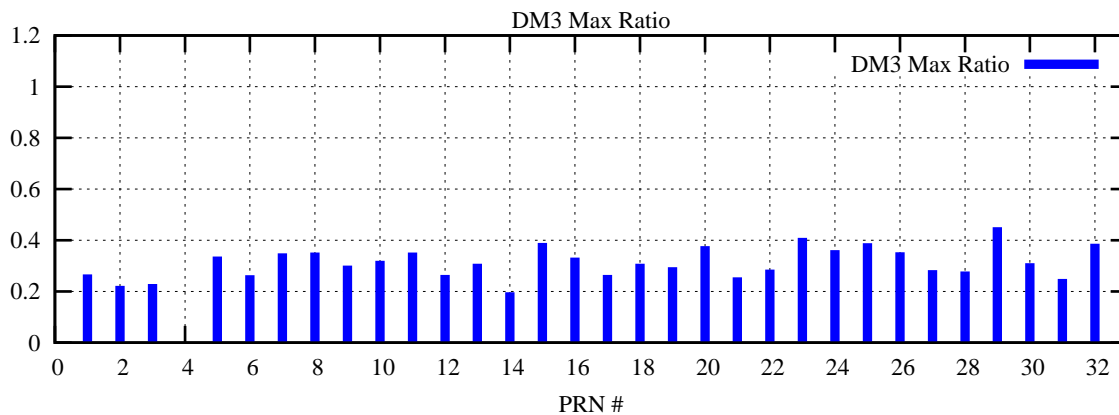

Ratio (PRN Bias/Threshold)

GpsWeek 2057 Day 0

Skinny (Type 0): PRN 8 22
Broad (Type 2): PRN 7 15 17 21 24