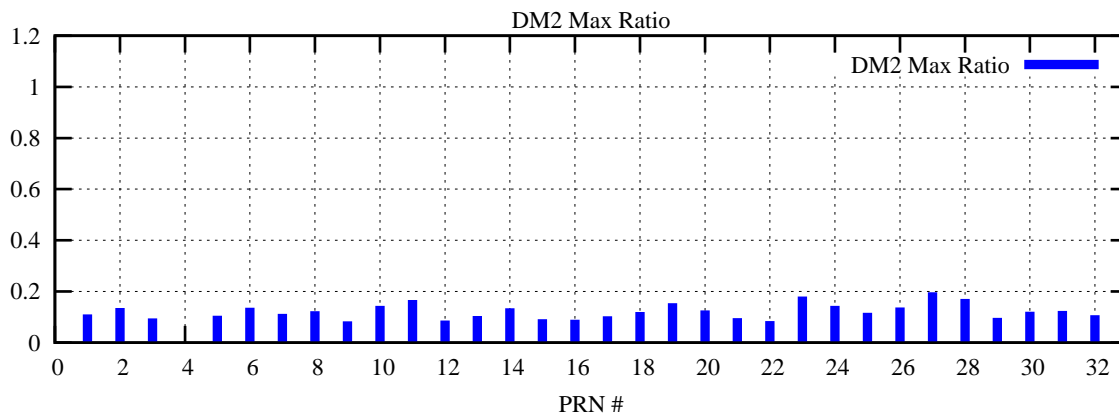

Ratio (PRN Bias/Threshold)

GpsWeek 2057 Day 1

Skinny (Type 0): PRN 8 22
Broad (Type 2): PRN 7 15 17 21 24