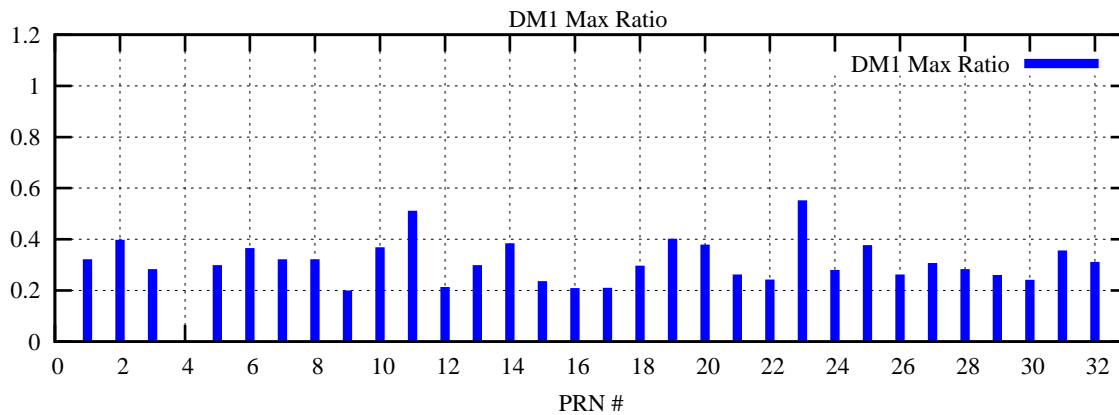

Ratio (PRN Bias/Threshold)

GpsWeek 2057 Day 1

Skinny (Type 0): PRN 8 22
Broad (Type 2): PRN 7 15 17 21 24