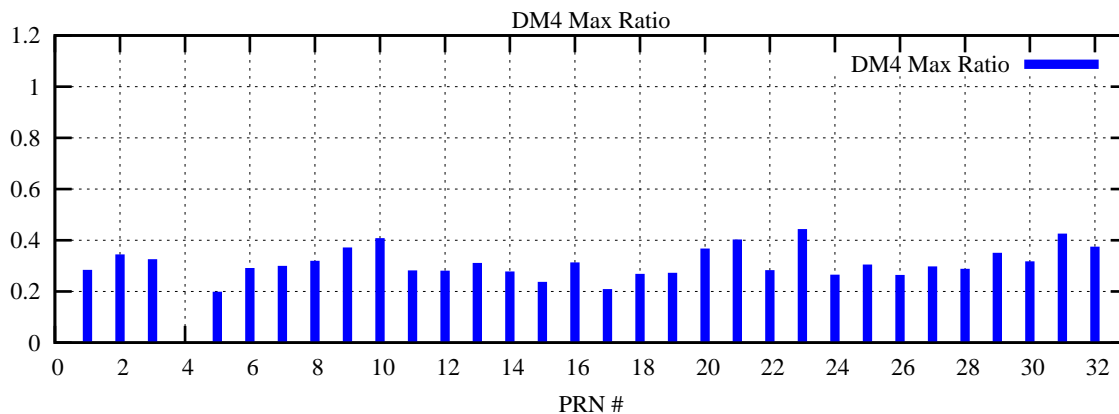

Ratio (PRN Bias/Threshold)

GpsWeek 2057 Day 1

Skinny (Type 0): PRN 8 22
Broad (Type 2): PRN 7 15 17 21 24