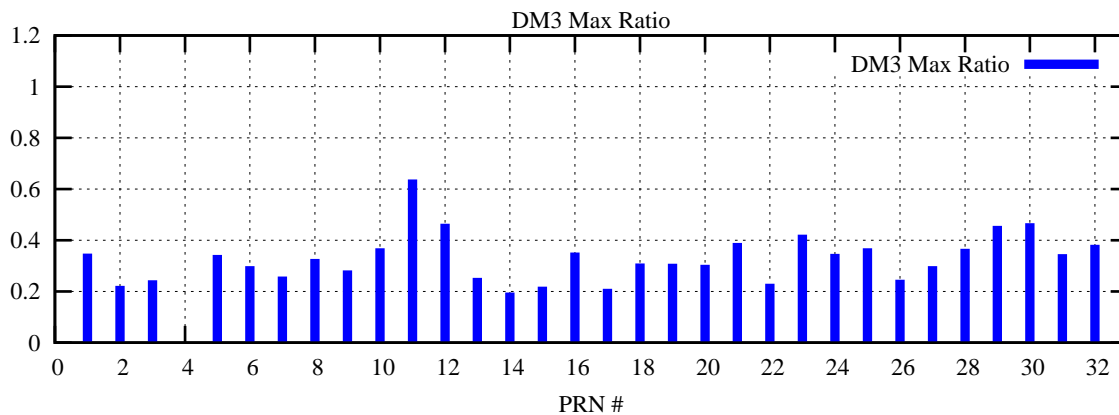

Ratio (PRN Bias/Threshold)

GpsWeek 2057 Day 1

Skinny (Type 0): PRN 8 22
Broad (Type 2): PRN 7 15 17 21 24