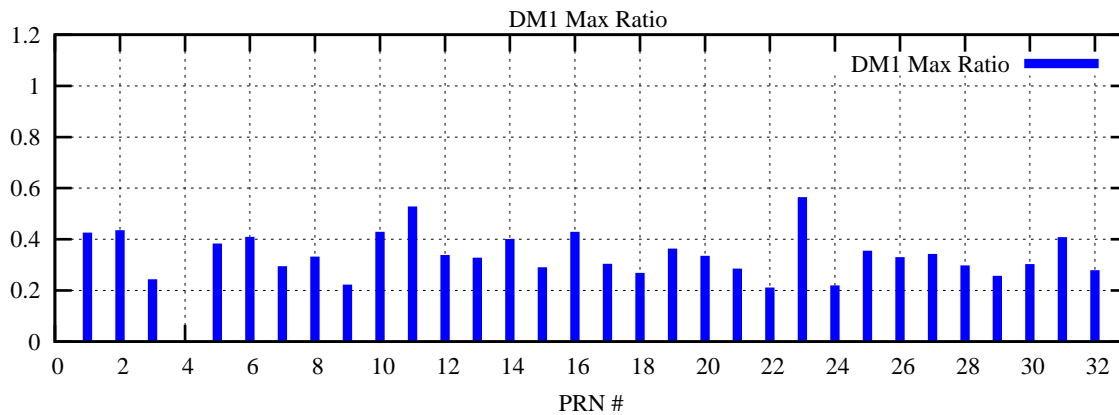

Ratio (PRN Bias/Threshold)

GpsWeek 2057 Day 2

Skinny (Type 0): PRN 8 22
Broad (Type 2): PRN 7 15 17 21 24