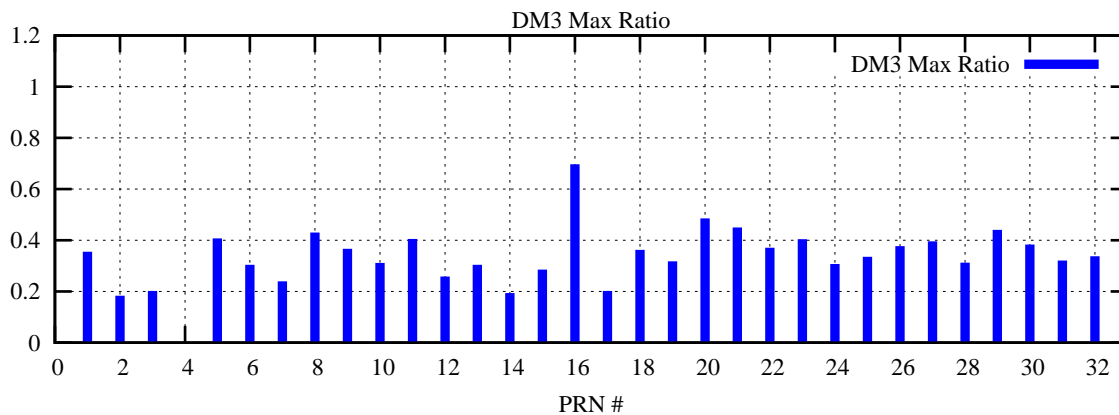

Ratio (PRN Bias/Threshold)

GpsWeek 2057 Day 2

Skinny (Type 0): PRN 8 22
Broad (Type 2): PRN 7 15 17 21 24