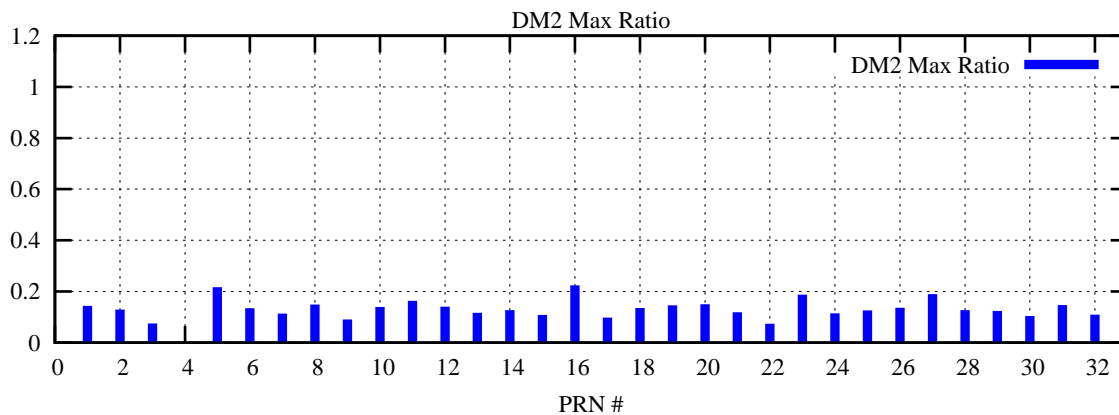

Ratio (PRN Bias/Threshold)

GpsWeek 2057 Day 2

Skinny (Type 0): PRN 8 22
Broad (Type 2): PRN 7 15 17 21 24