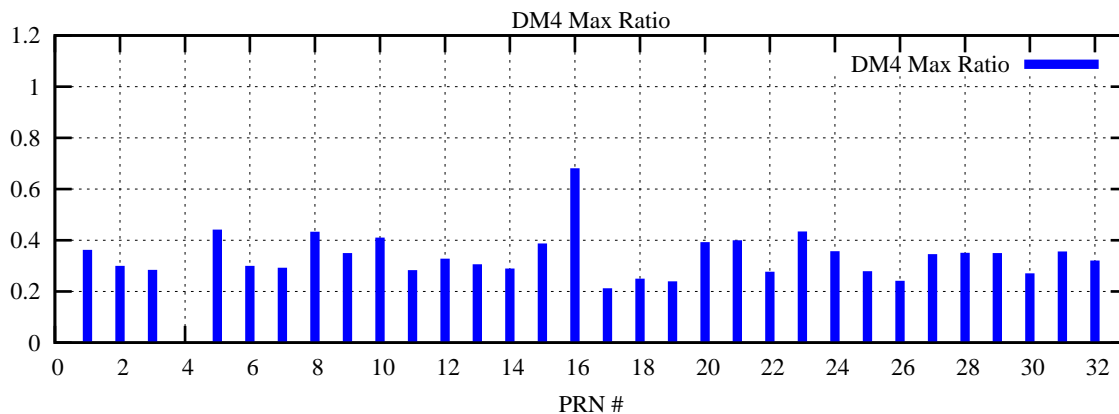

Ratio (PRN Bias/Threshold)

GpsWeek 2057 Day 2

Skinny (Type 0): PRN 8 22
Broad (Type 2): PRN 7 15 17 21 24