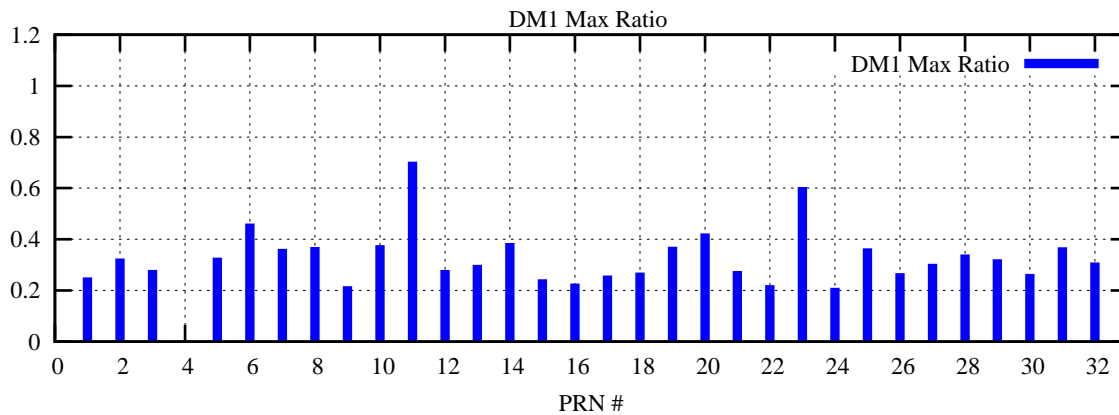

Ratio (PRN Bias/Threshold)

GpsWeek 2057 Day 4

Skinny (Type 0): PRN 8 22
Broad (Type 2): PRN 7 15 17 21 24