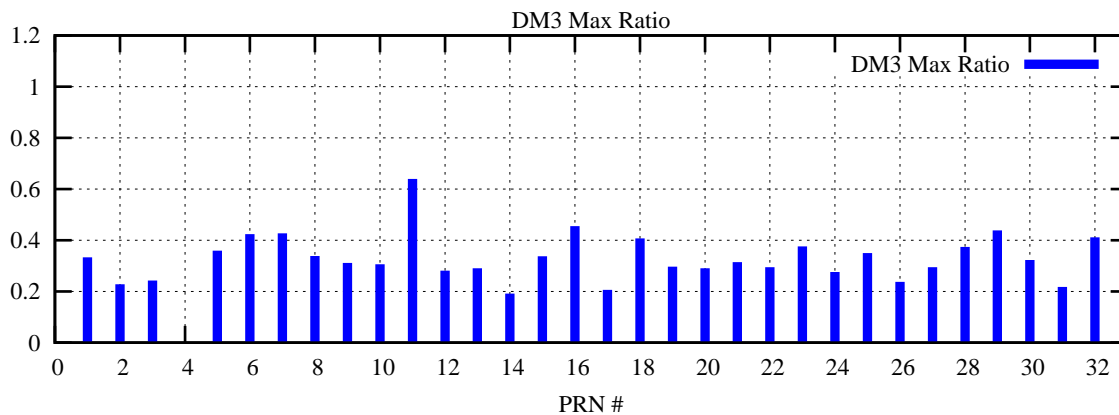

Ratio (PRN Bias/Threshold)

GpsWeek 2057 Day 4

Skinny (Type 0): PRN 8 22
Broad (Type 2): PRN 7 15 17 21 24