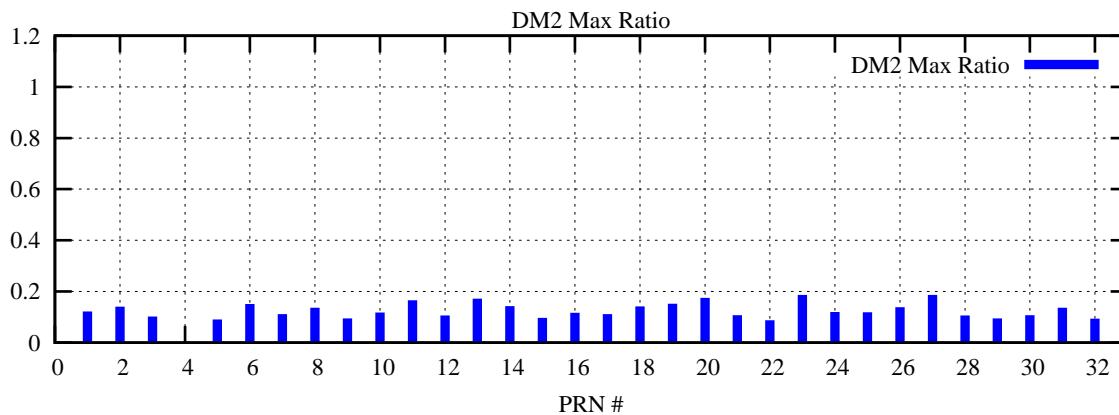

Ratio (PRN Bias/Threshold)

GpsWeek 2057 Day 4

Skinny (Type 0): PRN 8 22
Broad (Type 2): PRN 7 15 17 21 24