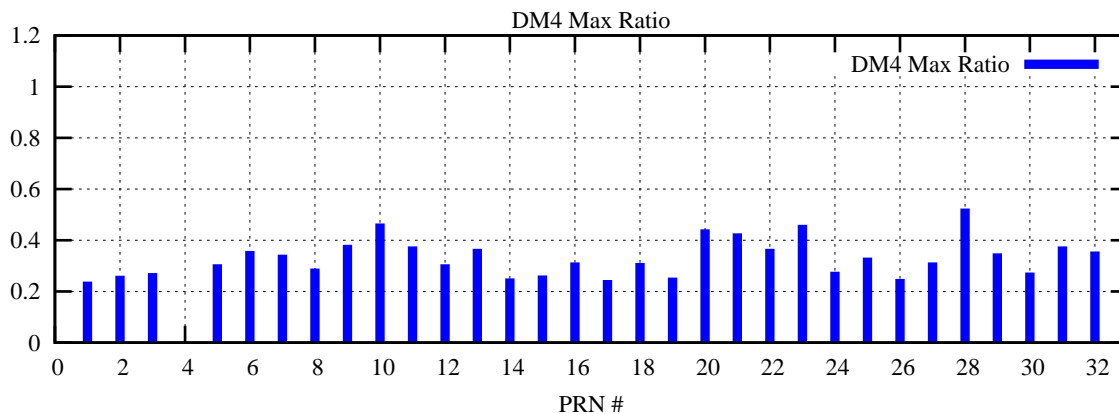

Ratio (PRN Bias/Threshold)

GpsWeek 2057 Day 4

Skinny (Type 0): PRN 8 22
Broad (Type 2): PRN 7 15 17 21 24