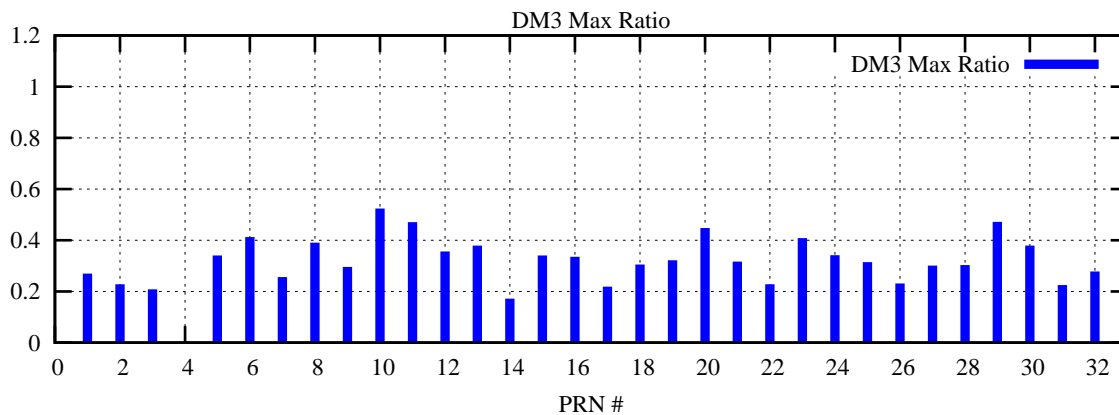

Ratio (PRN Bias/Threshold)

GpsWeek 2058 Day 0

Skinny (Type 0): PRN 8 22
Broad (Type 2): PRN 7 15 17 21 24