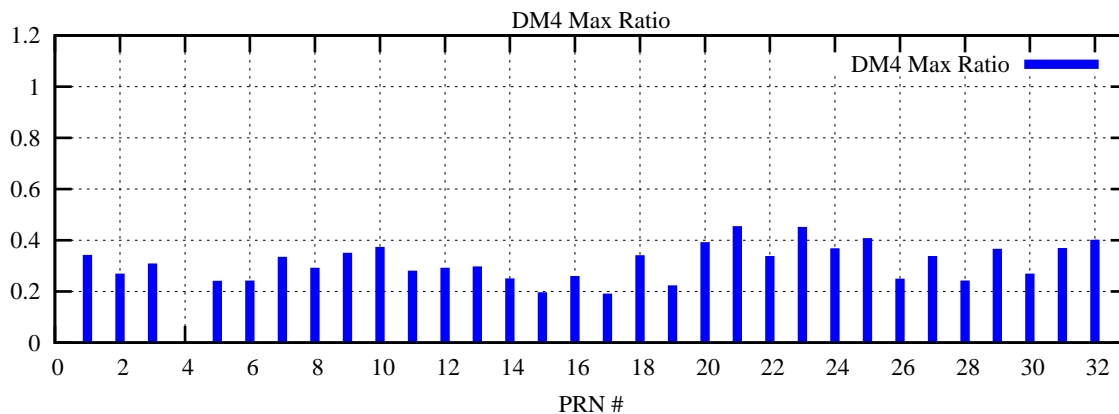

Ratio (PRN Bias/Threshold)

GpsWeek 2058 Day 0

Skinny (Type 0): PRN 8 22
Broad (Type 2): PRN 7 15 17 21 24