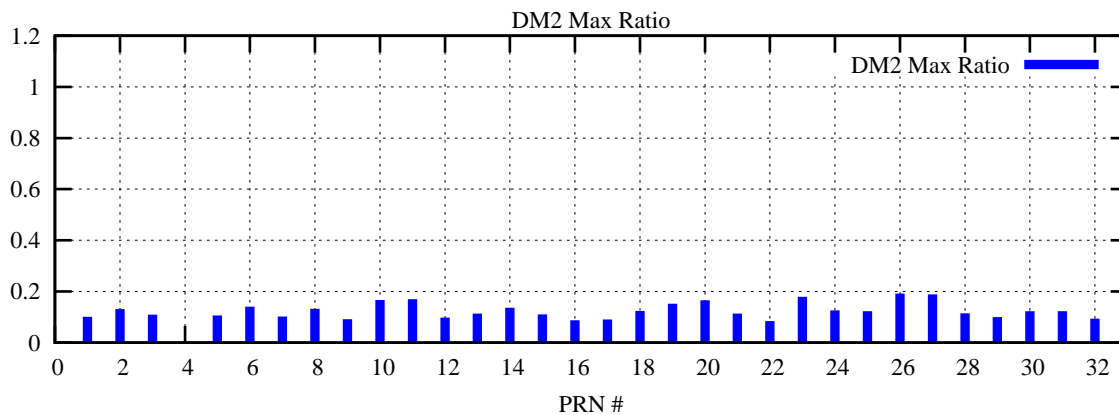

Ratio (PRN Bias/Threshold)

GpsWeek 2058 Day 0

Skinny (Type 0): PRN 8 22
Broad (Type 2): PRN 7 15 17 21 24