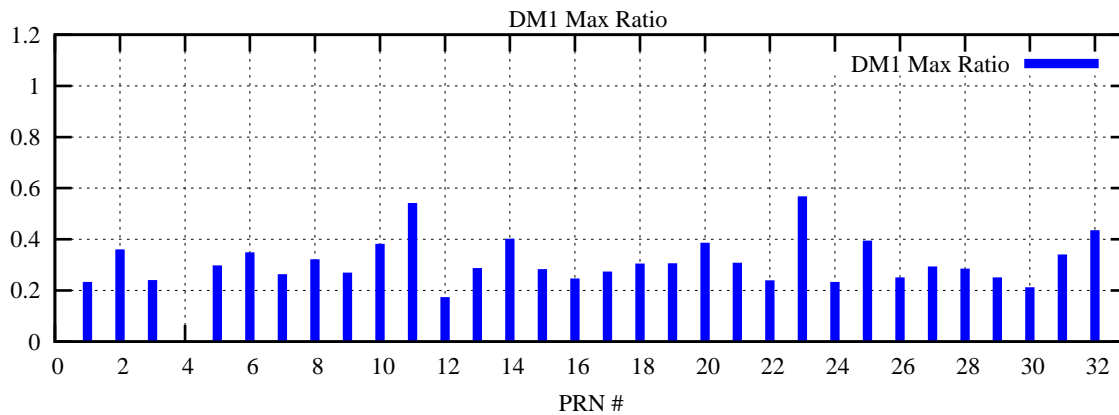

Ratio (PRN Bias/Threshold)

GpsWeek 2058 Day 0

Skinny (Type 0): PRN 8 22
Broad (Type 2): PRN 7 15 17 21 24