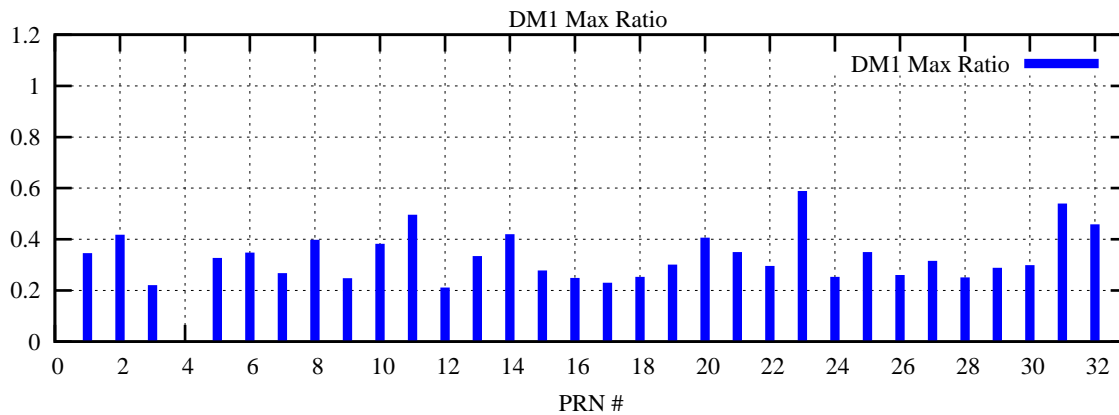

Ratio (PRN Bias/Threshold)

GpsWeek 2058 Day 1

Skinny (Type 0): PRN 8 22
Broad (Type 2): PRN 7 15 17 21 24