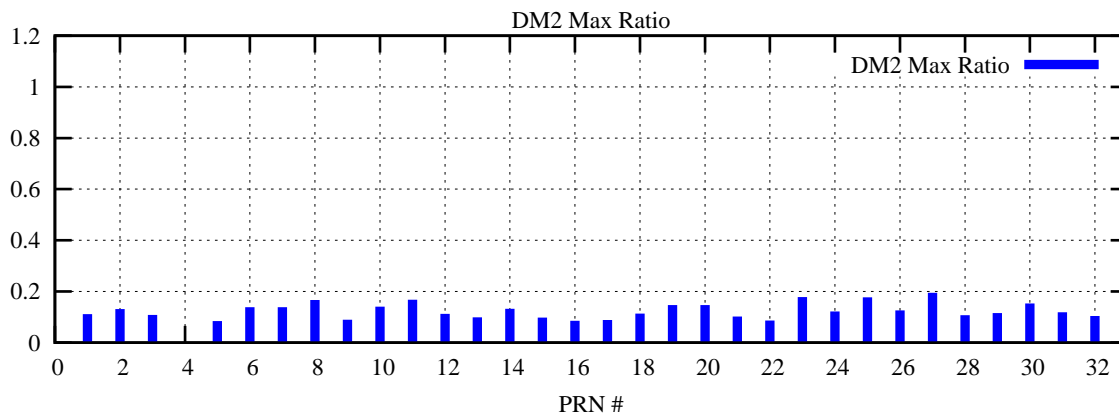

Ratio (PRN Bias/Threshold)

GpsWeek 2058 Day 1

Skinny (Type 0): PRN 8 22
Broad (Type 2): PRN 7 15 17 21 24