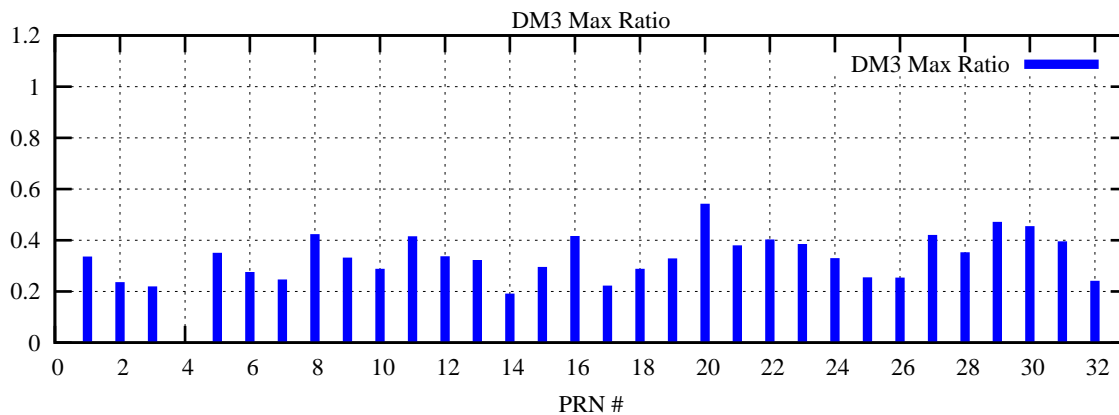

Ratio (PRN Bias/Threshold)

GpsWeek 2058 Day 1

Skinny (Type 0): PRN 8 22
Broad (Type 2): PRN 7 15 17 21 24