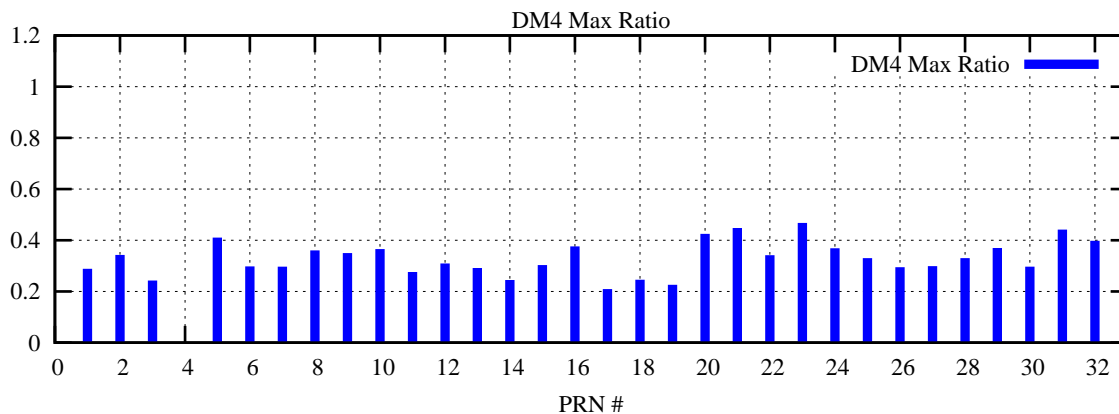

Ratio (PRN Bias/Threshold)

GpsWeek 2058 Day 1

Skinny (Type 0): PRN 8 22
Broad (Type 2): PRN 7 15 17 21 24