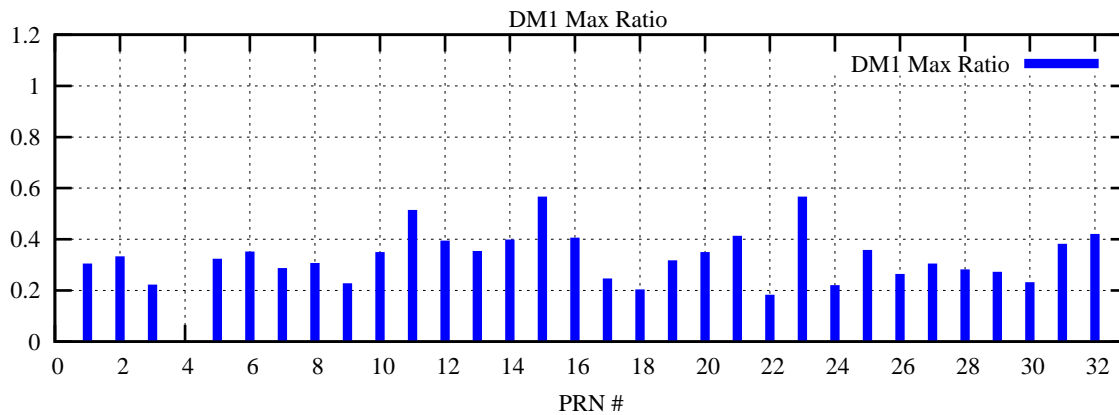

Ratio (PRN Bias/Threshold)

GpsWeek 2058 Day 2

Skinny (Type 0): PRN 8 22  
Broad (Type 2): PRN 7 15 17 21 24