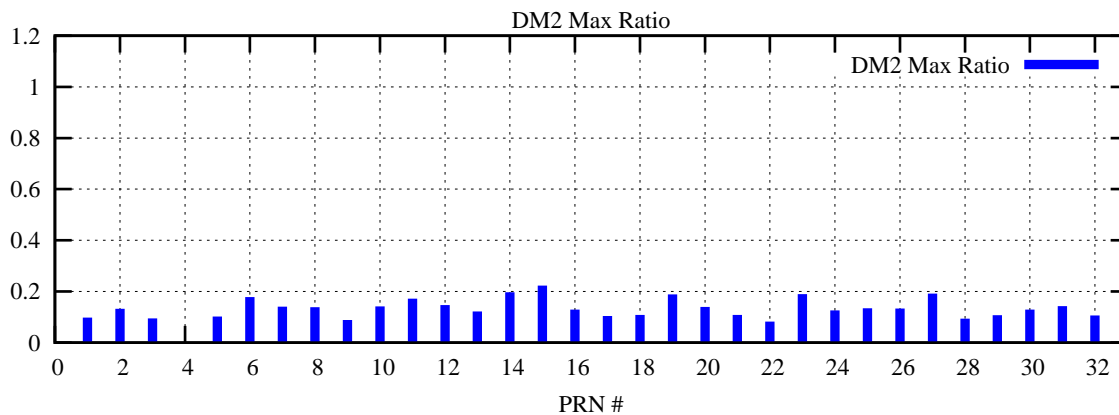

Ratio (PRN Bias/Threshold)

GpsWeek 2058 Day 2

Skinny (Type 0): PRN 8 22  
Broad (Type 2): PRN 7 15 17 21 24