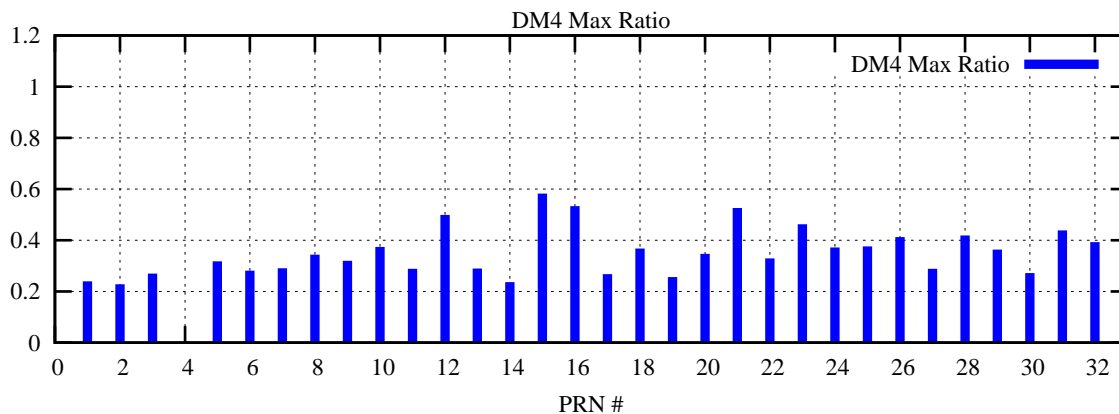

Ratio (PRN Bias/Threshold)

GpsWeek 2058 Day 2

Skinny (Type 0): PRN 8 22  
Broad (Type 2): PRN 7 15 17 21 24