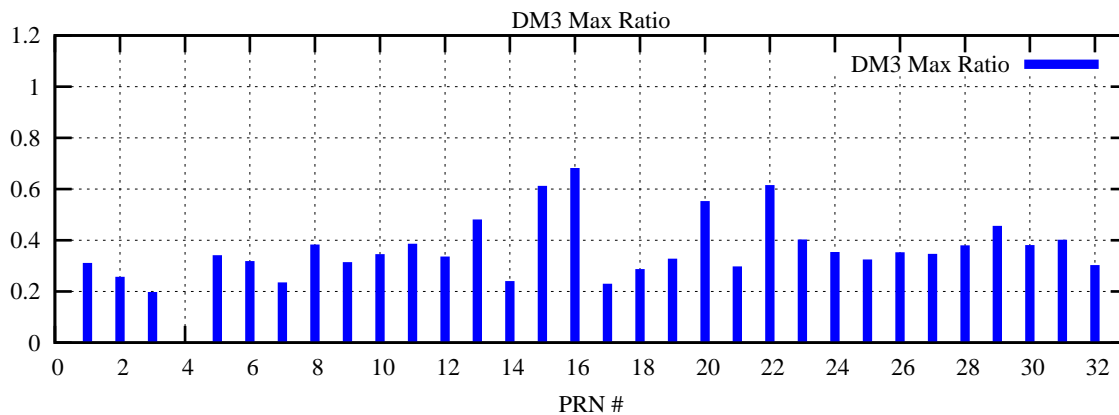

Ratio (PRN Bias/Threshold)

GpsWeek 2058 Day 2

Skinny (Type 0): PRN 8 22  
Broad (Type 2): PRN 7 15 17 21 24