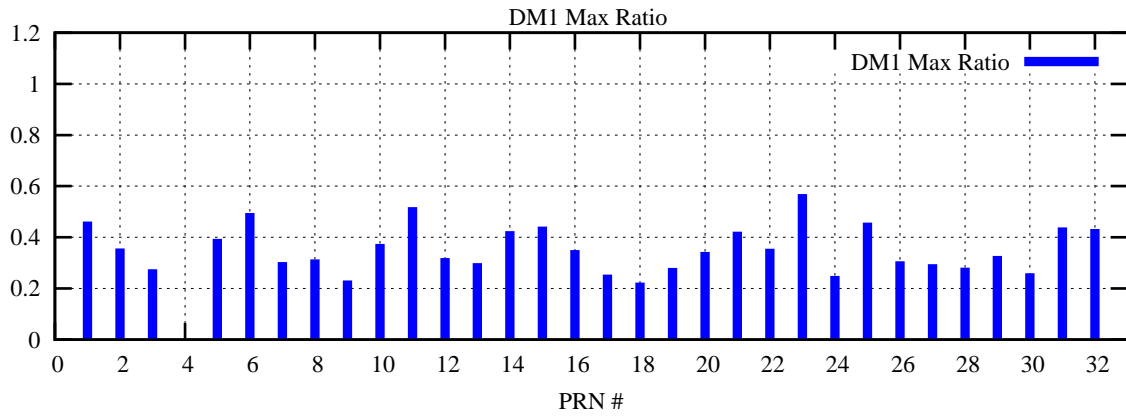

Ratio (PRN Bias/Threshold)

GpsWeek 2058 Day 4

Skinny (Type 0): PRN 8 22
Broad (Type 2): PRN 7 15 17 21 24