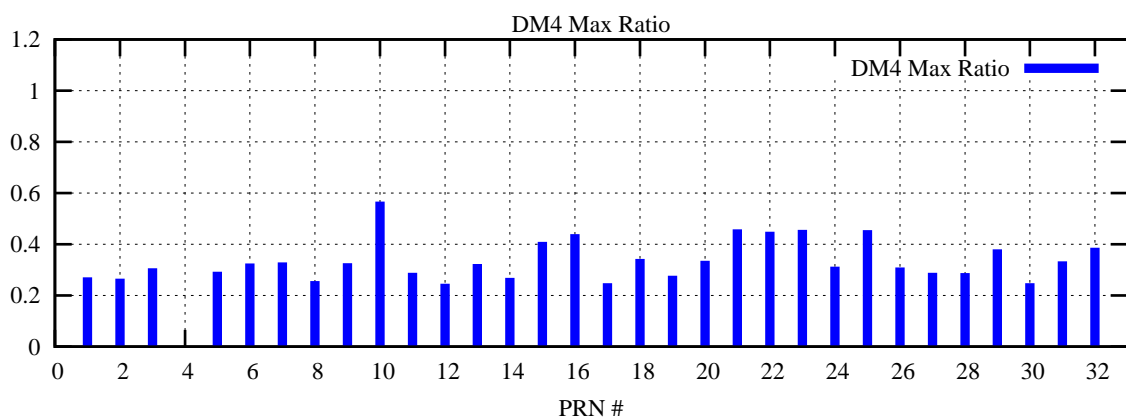

Ratio (PRN Bias/Threshold)

GpsWeek 2058 Day 4

Skinny (Type 0): PRN 8 22
Broad (Type 2): PRN 7 15 17 21 24