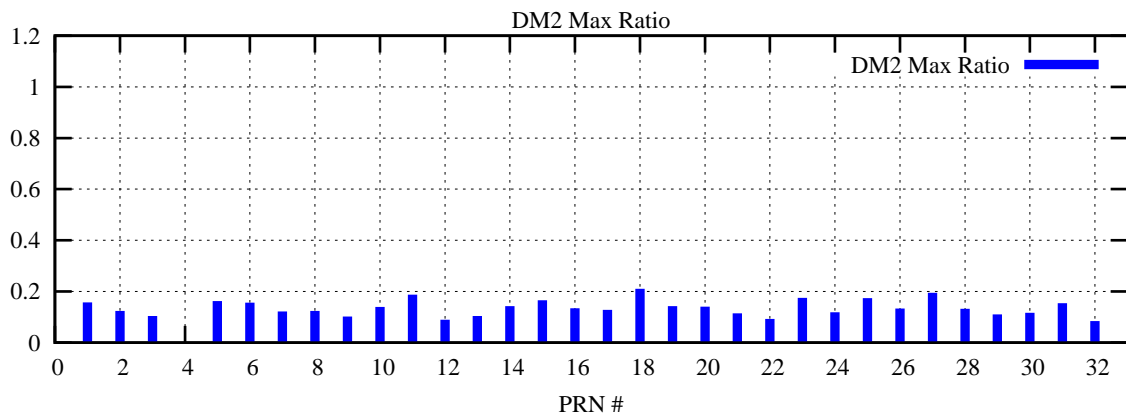

Ratio (PRN Bias/Threshold)

GpsWeek 2058 Day 4

Skinny (Type 0): PRN 8 22
Broad (Type 2): PRN 7 15 17 21 24