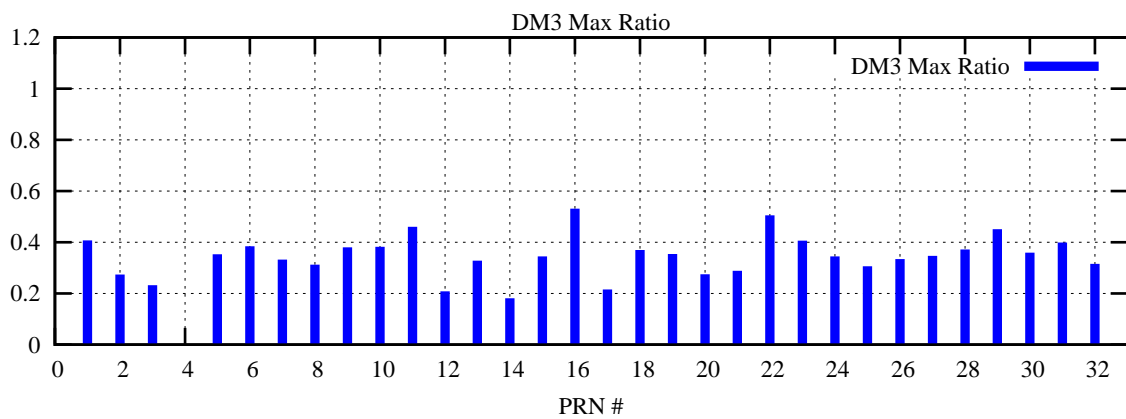

Ratio (PRN Bias/Threshold)

GpsWeek 2058 Day 4

Skinny (Type 0): PRN 8 22
Broad (Type 2): PRN 7 15 17 21 24