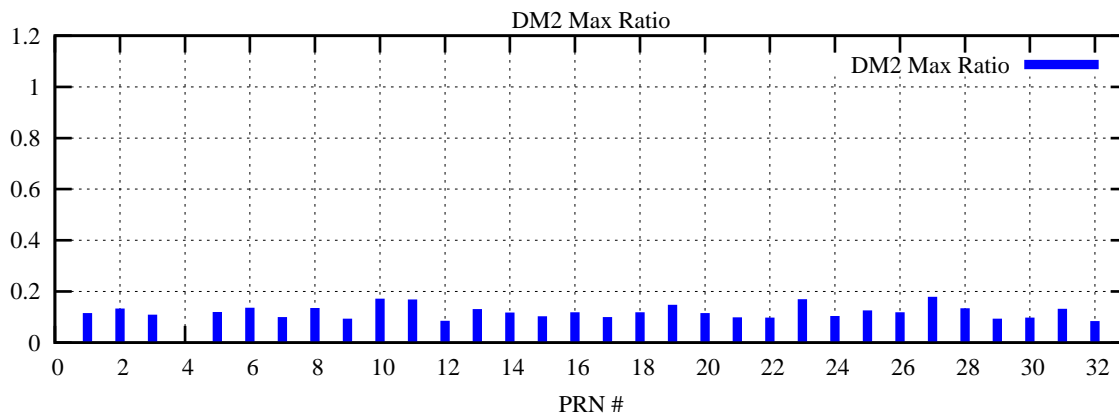

Ratio (PRN Bias/Threshold)

GpsWeek 2058 Day 5

Skinny (Type 0): PRN 8 22
Broad (Type 2): PRN 7 15 17 21 24