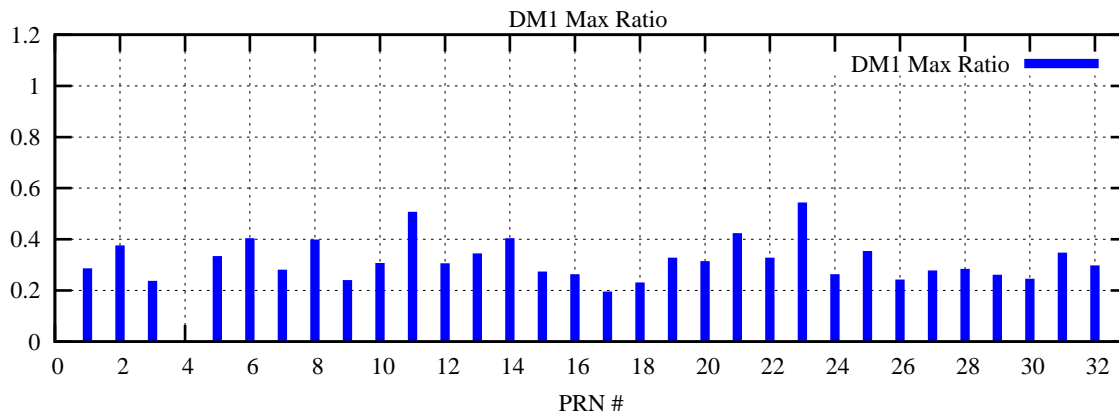

Ratio (PRN Bias/Threshold)

GpsWeek 2058 Day 5

Skinny (Type 0): PRN 8 22
Broad (Type 2): PRN 7 15 17 21 24