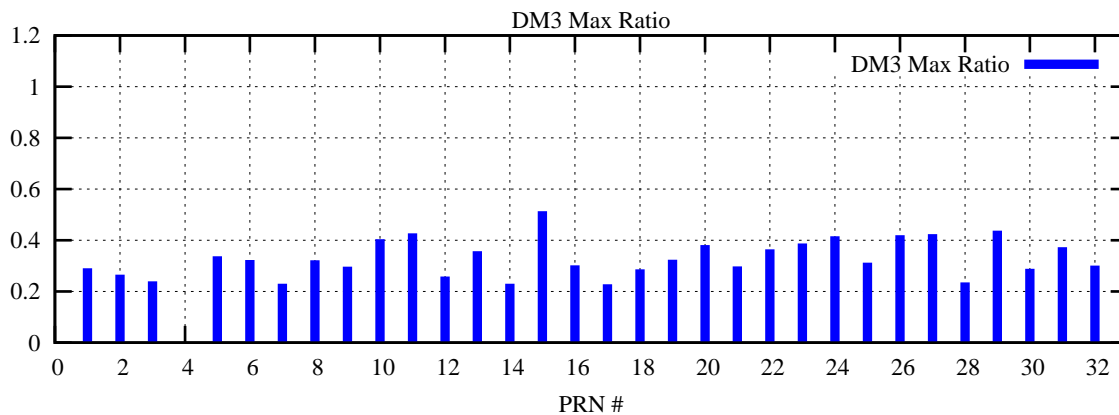

Ratio (PRN Bias/Threshold)

GpsWeek 2058 Day 5

Skinny (Type 0): PRN 8 22
Broad (Type 2): PRN 7 15 17 21 24