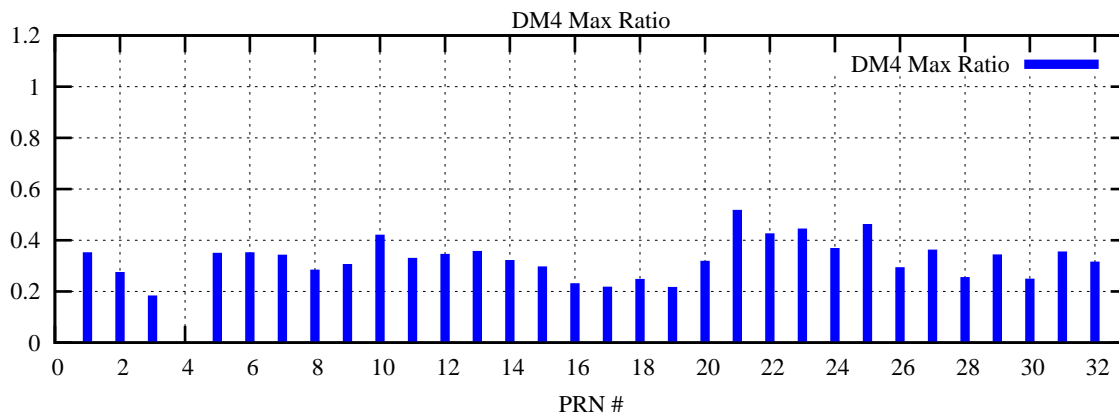

Ratio (PRN Bias/Threshold)

GpsWeek 2058 Day 5

Skinny (Type 0): PRN 8 22
Broad (Type 2): PRN 7 15 17 21 24