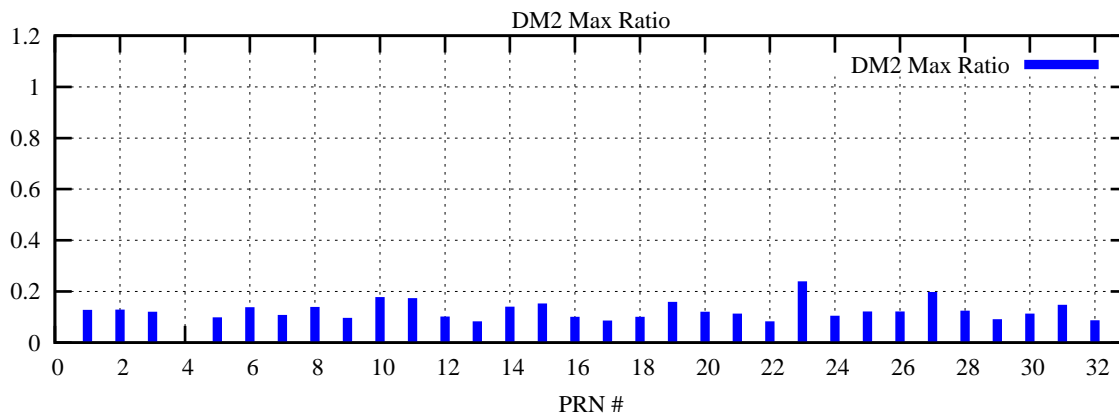

Ratio (PRN Bias/Threshold)

GpsWeek 2059 Day 0

Skinny (Type 0): PRN 8 22  
Broad (Type 2): PRN 7 15 17 21 24