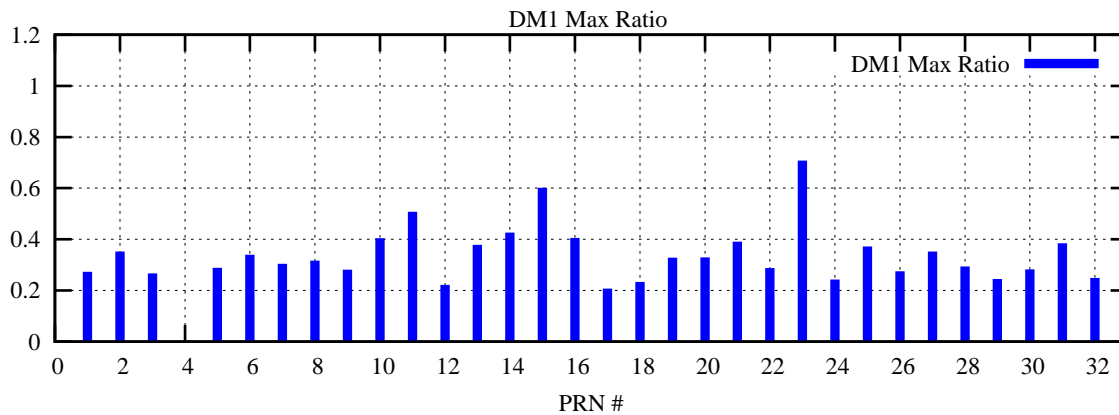

Ratio (PRN Bias/Threshold)

GpsWeek 2059 Day 0

Skinny (Type 0): PRN 8 22  
Broad (Type 2): PRN 7 15 17 21 24