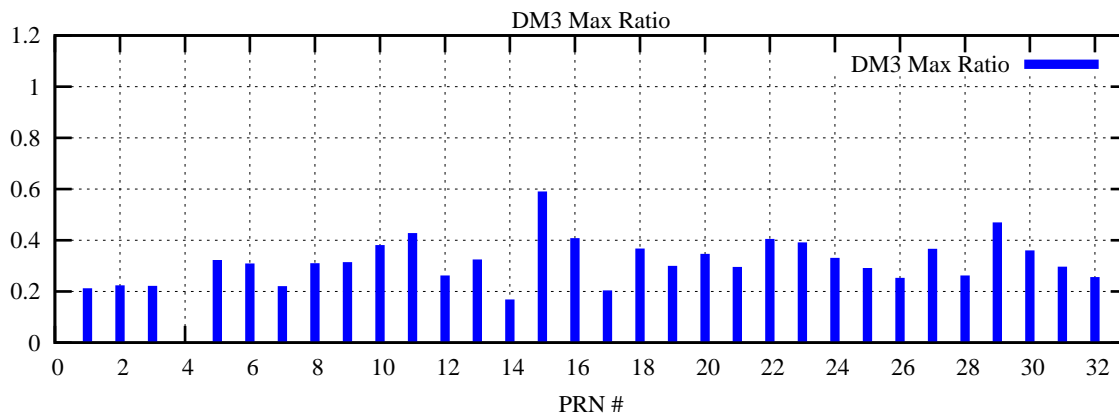

Ratio (PRN Bias/Threshold)

GpsWeek 2059 Day 0

Skinny (Type 0): PRN 8 22  
Broad (Type 2): PRN 7 15 17 21 24