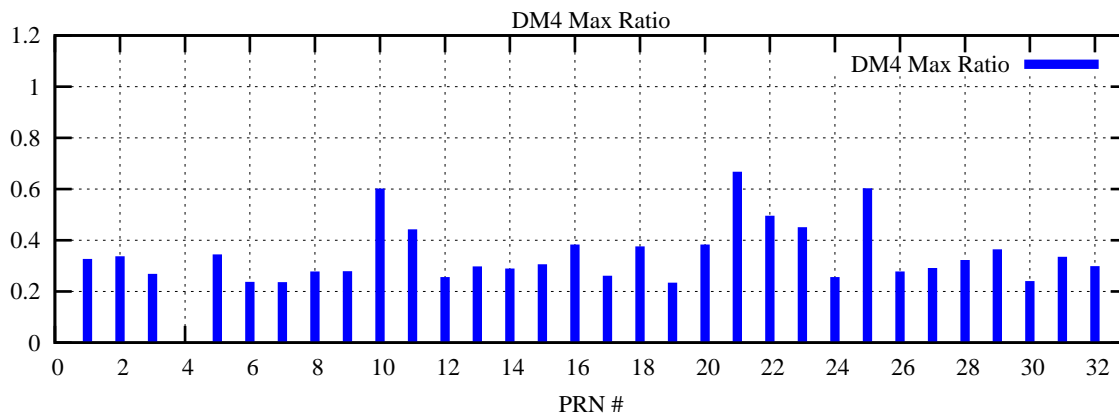

Ratio (PRN Bias/Threshold)

GpsWeek 2059 Day 0

Skinny (Type 0): PRN 8 22  
Broad (Type 2): PRN 7 15 17 21 24