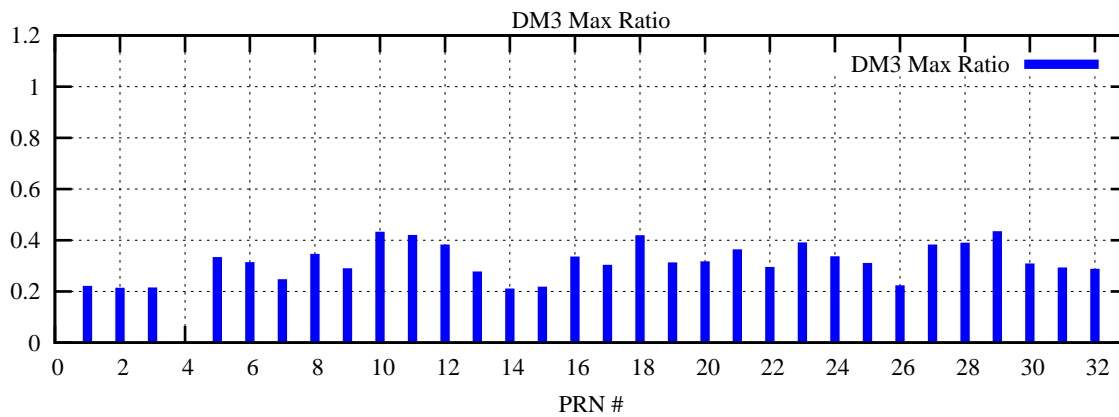

Ratio (PRN Bias/Threshold)

GpsWeek 2059 Day 3

Skinny (Type 0): PRN 8 22
Broad (Type 2): PRN 7 15 17 21 24