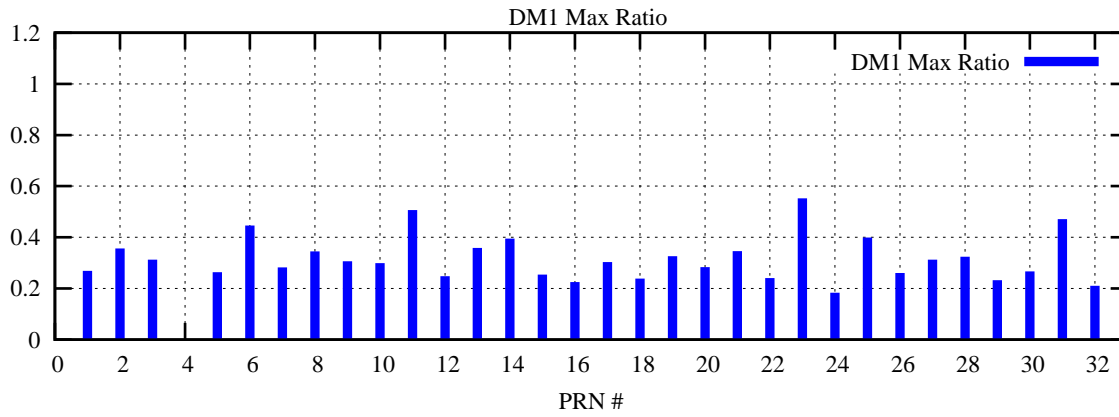

Ratio (PRN Bias/Threshold)

GpsWeek 2059 Day 3

Skinny (Type 0): PRN 8 22
Broad (Type 2): PRN 7 15 17 21 24