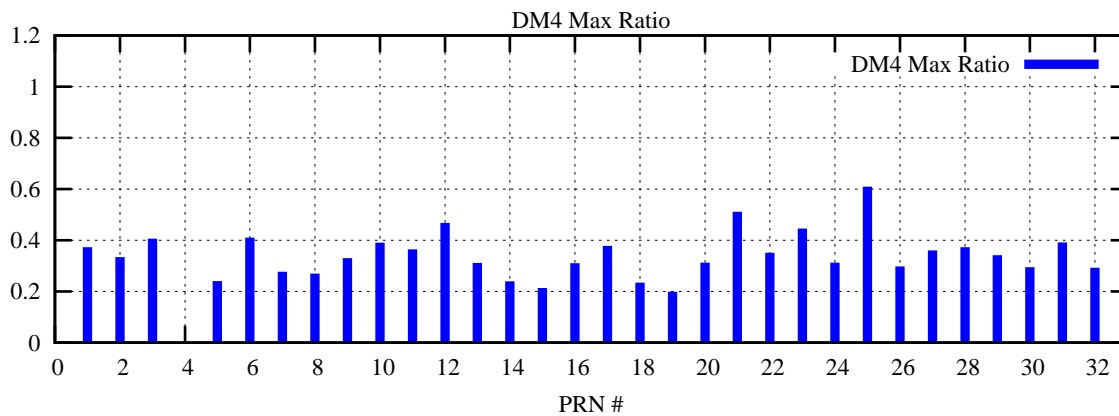

Ratio (PRN Bias/Threshold)

GpsWeek 2059 Day 3

Skinny (Type 0): PRN 8 22
Broad (Type 2): PRN 7 15 17 21 24