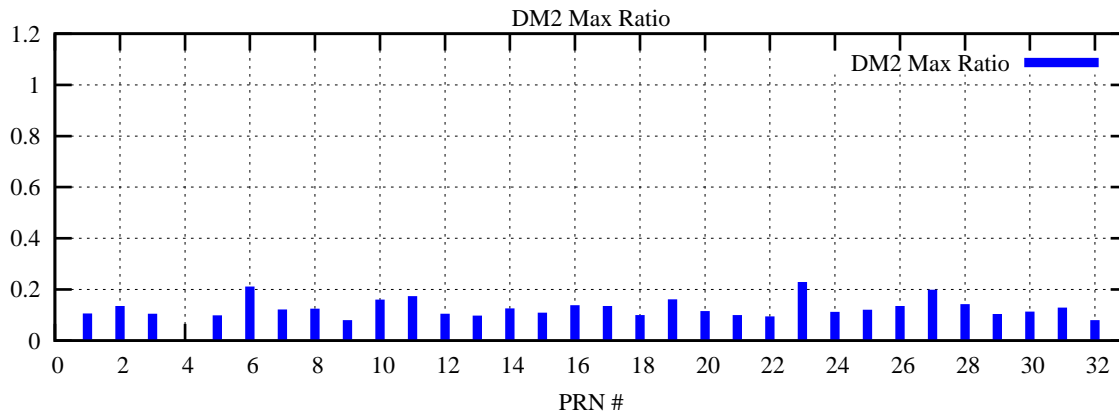

Ratio (PRN Bias/Threshold)

GpsWeek 2059 Day 3

Skinny (Type 0): PRN 8 22
Broad (Type 2): PRN 7 15 17 21 24