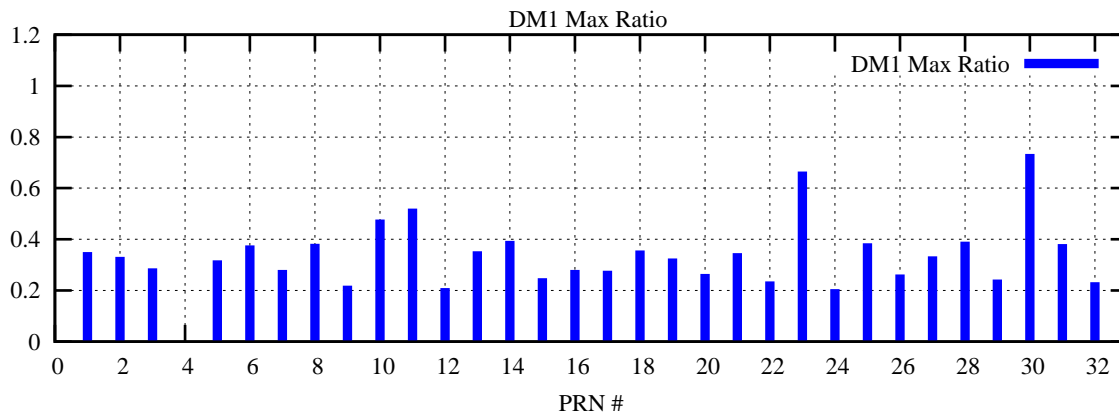

Ratio (PRN Bias/Threshold)

GpsWeek 2059 Day 4

Skinny (Type 0): PRN 8 22
Broad (Type 2): PRN 7 15 17 21 24