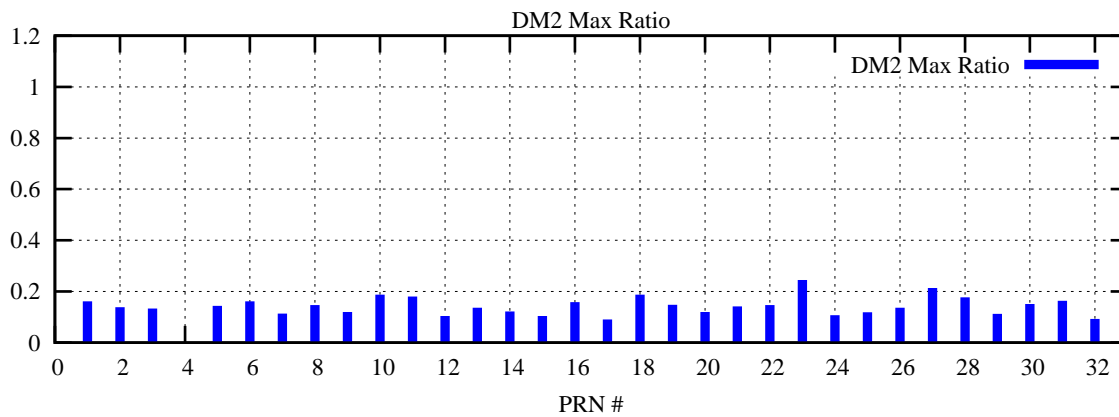

Ratio (PRN Bias/Threshold)

GpsWeek 2059 Day 4

Skinny (Type 0): PRN 8 22
Broad (Type 2): PRN 7 15 17 21 24