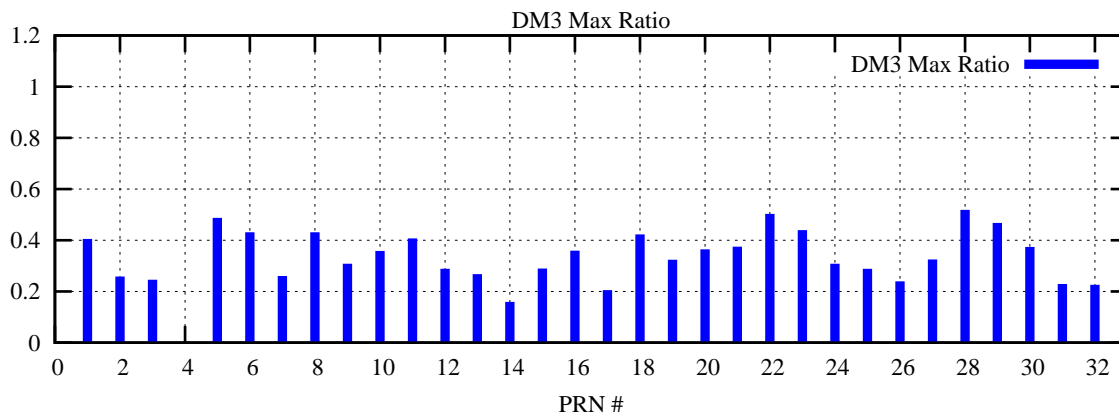

Ratio (PRN Bias/Threshold)

GpsWeek 2059 Day 4

Skinny (Type 0): PRN 8 22
Broad (Type 2): PRN 7 15 17 21 24