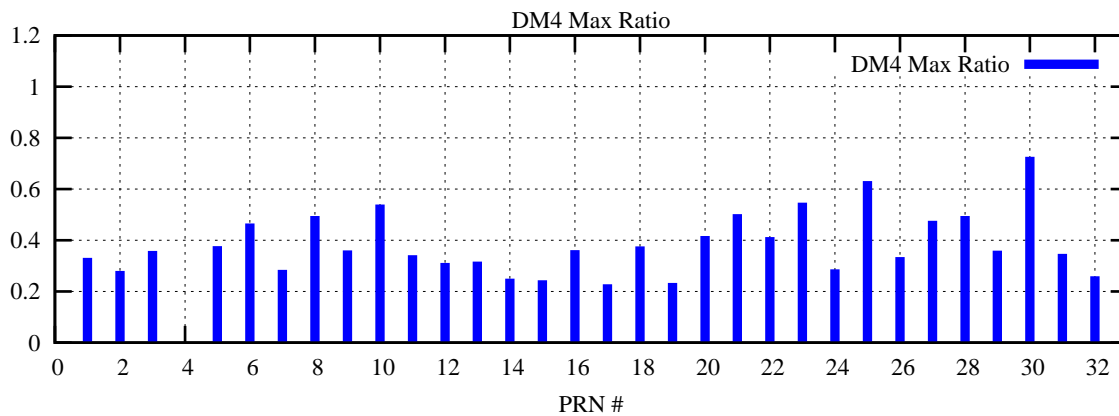

Ratio (PRN Bias/Threshold)

GpsWeek 2059 Day 4

Skinny (Type 0): PRN 8 22
Broad (Type 2): PRN 7 15 17 21 24