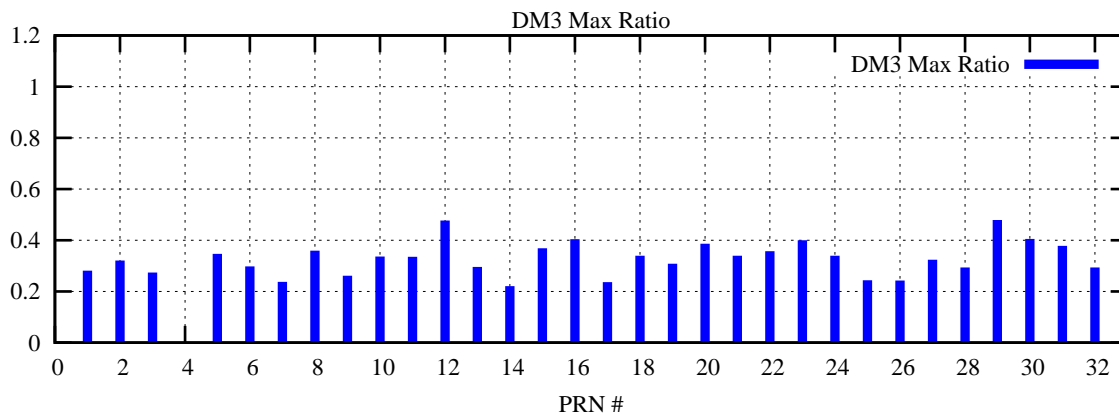

Ratio (PRN Bias/Threshold)

GpsWeek 2059 Day 5

Skinny (Type 0): PRN 8 22
Broad (Type 2): PRN 7 15 17 21 24