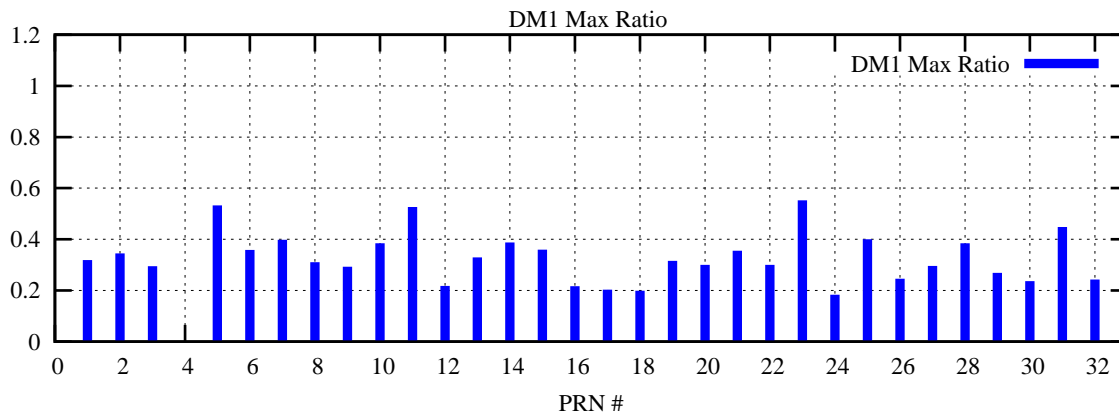

Ratio (PRN Bias/Threshold)

GpsWeek 2059 Day 5

Skinny (Type 0): PRN 8 22
Broad (Type 2): PRN 7 15 17 21 24