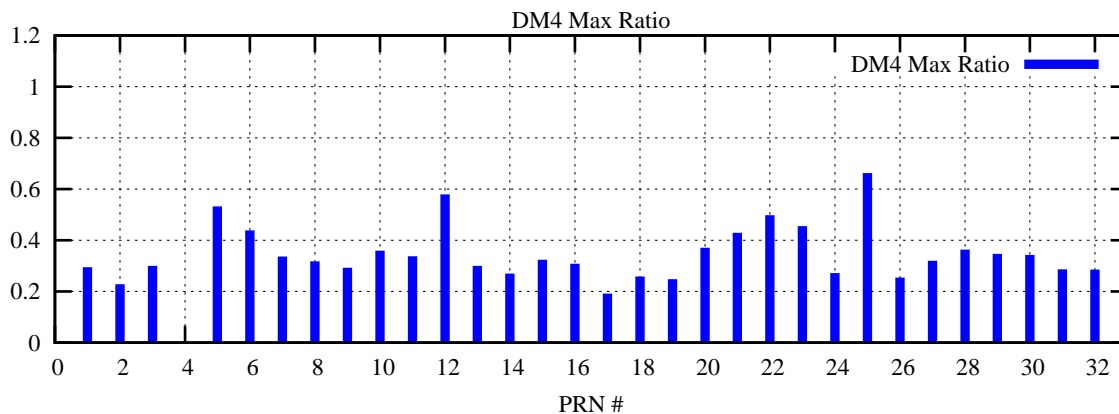

Ratio (PRN Bias/Threshold)

GpsWeek 2059 Day 5

Skinny (Type 0): PRN 8 22
Broad (Type 2): PRN 7 15 17 21 24