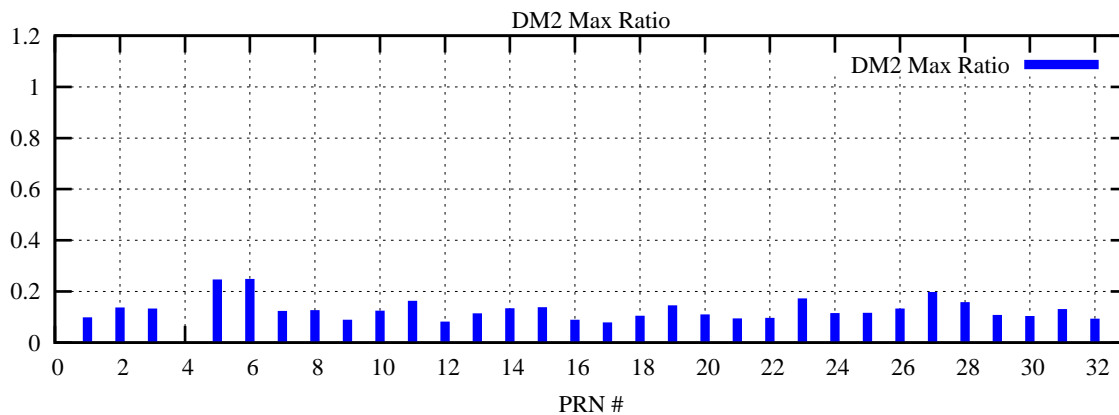

Ratio (PRN Bias/Threshold)

GpsWeek 2059 Day 5

Skinny (Type 0): PRN 8 22
Broad (Type 2): PRN 7 15 17 21 24