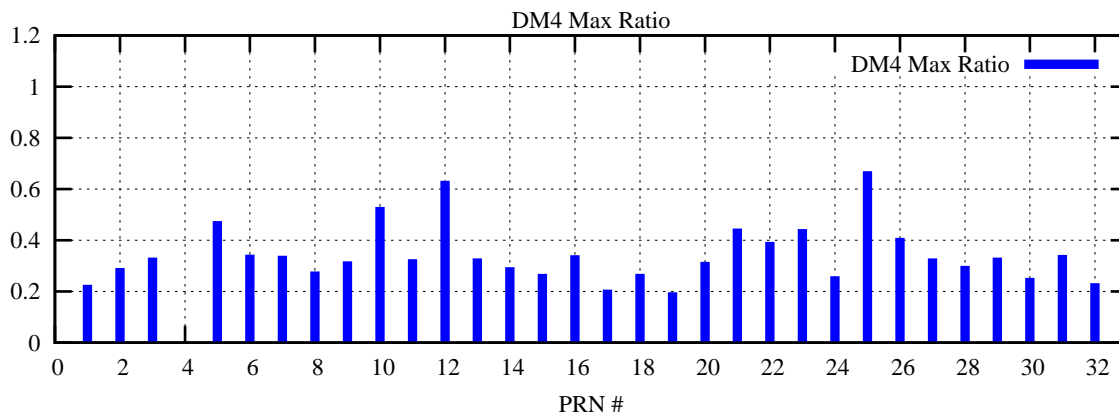

Ratio (PRN Bias/Threshold)

GpsWeek 2059 Day 6

Skinny (Type 0): PRN 8 22
Broad (Type 2): PRN 7 15 17 21 24