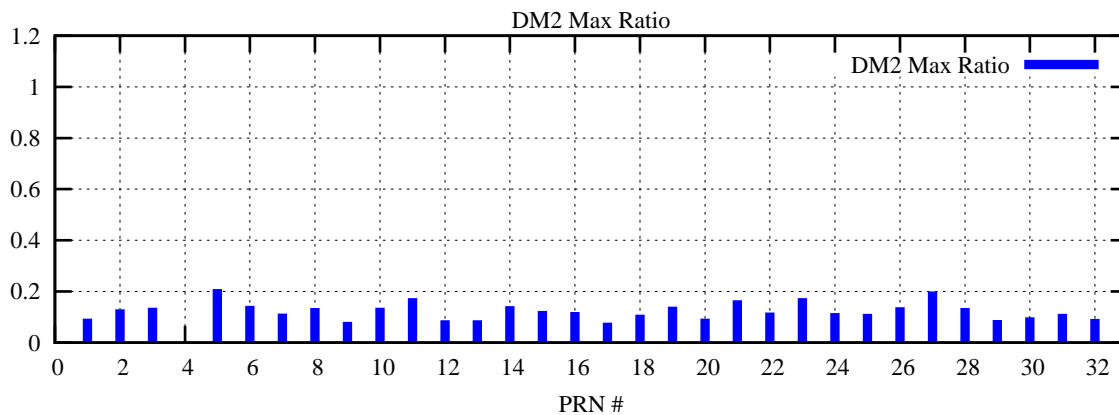

Ratio (PRN Bias/Threshold)

GpsWeek 2059 Day 6

Skinny (Type 0): PRN 8 22
Broad (Type 2): PRN 7 15 17 21 24