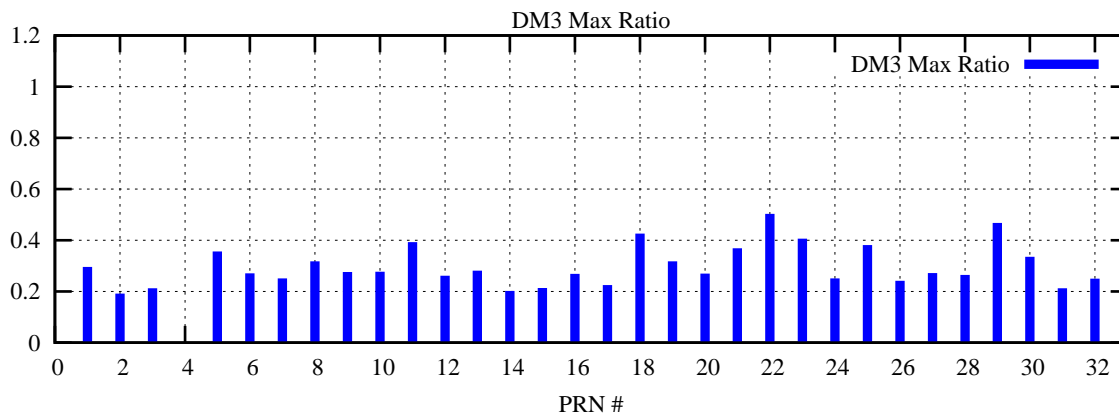

Ratio (PRN Bias/Threshold)

GpsWeek 2059 Day 6

Skinny (Type 0): PRN 8 22
Broad (Type 2): PRN 7 15 17 21 24