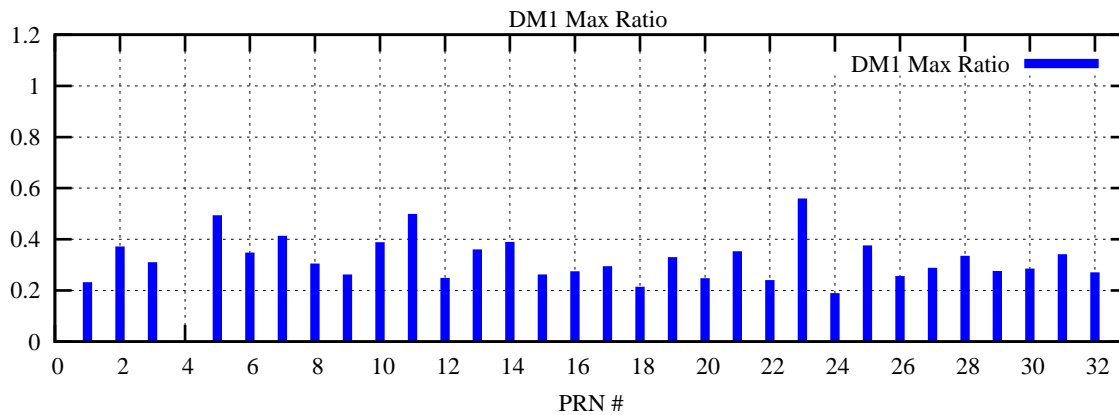

Ratio (PRN Bias/Threshold)

GpsWeek 2059 Day 6

Skinny (Type 0): PRN 8 22
Broad (Type 2): PRN 7 15 17 21 24