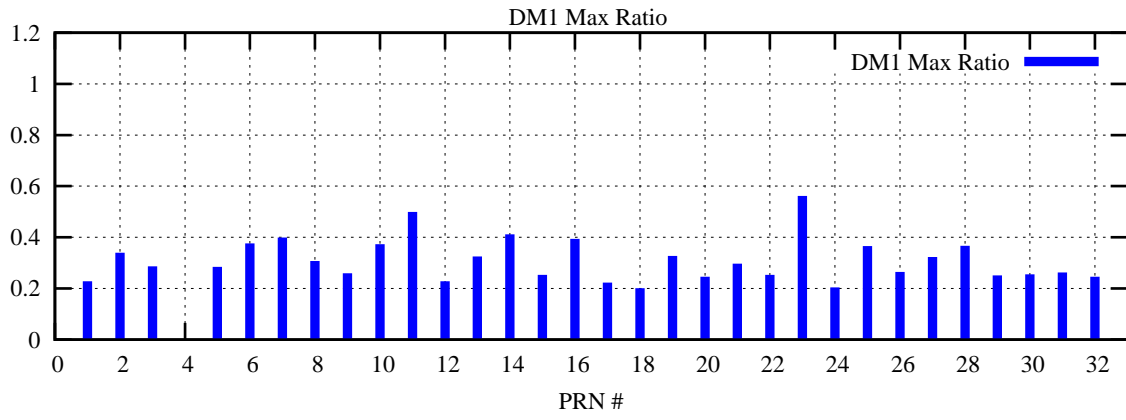

Ratio (PRN Bias/Threshold)
GpsWeek 2060 Day 0

Skinny (Type 0): PRN 8 22
Broad (Type 2): PRN 7 15 17 21 24