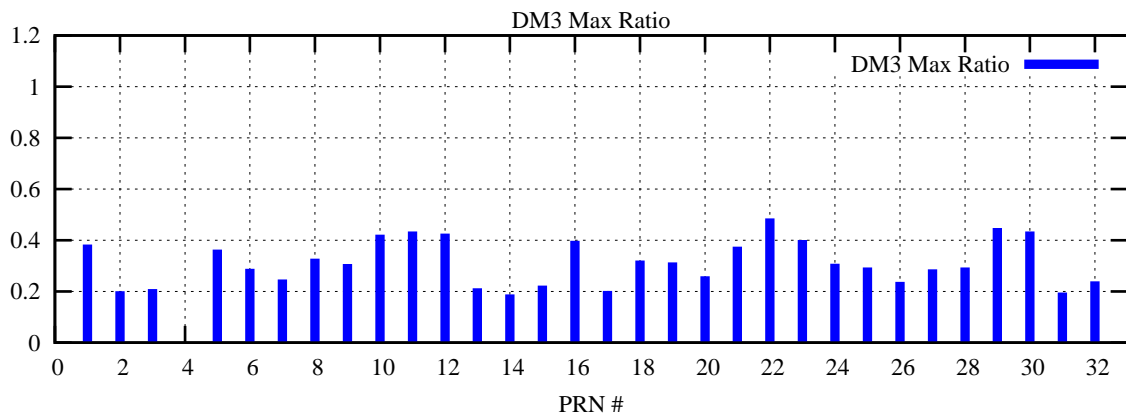

Ratio (PRN Bias/Threshold)
GpsWeek 2060 Day 0

Skinny (Type 0): PRN 8 22
Broad (Type 2): PRN 7 15 17 21 24