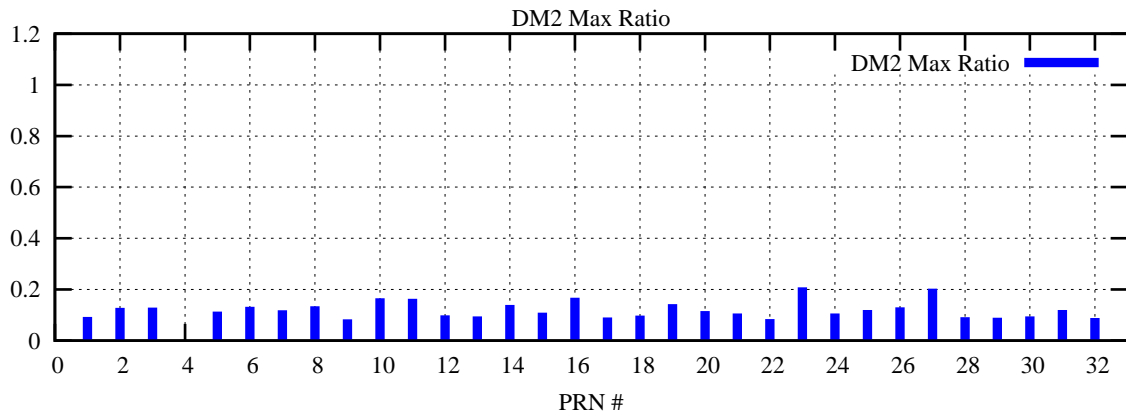

Ratio (PRN Bias/Threshold)
GpsWeek 2060 Day 0

Skinny (Type 0): PRN 8 22
Broad (Type 2): PRN 7 15 17 21 24