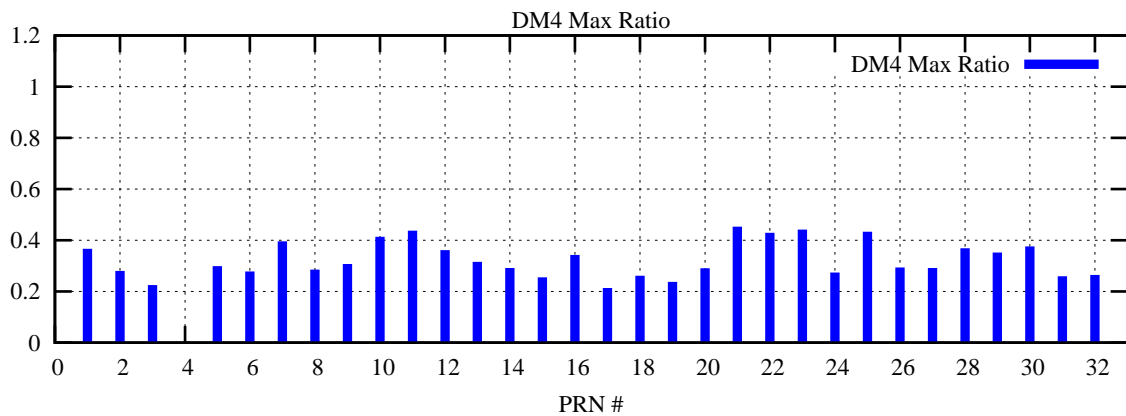

Ratio (PRN Bias/Threshold)
GpsWeek 2060 Day 0

Skinny (Type 0): PRN 8 22
Broad (Type 2): PRN 7 15 17 21 24