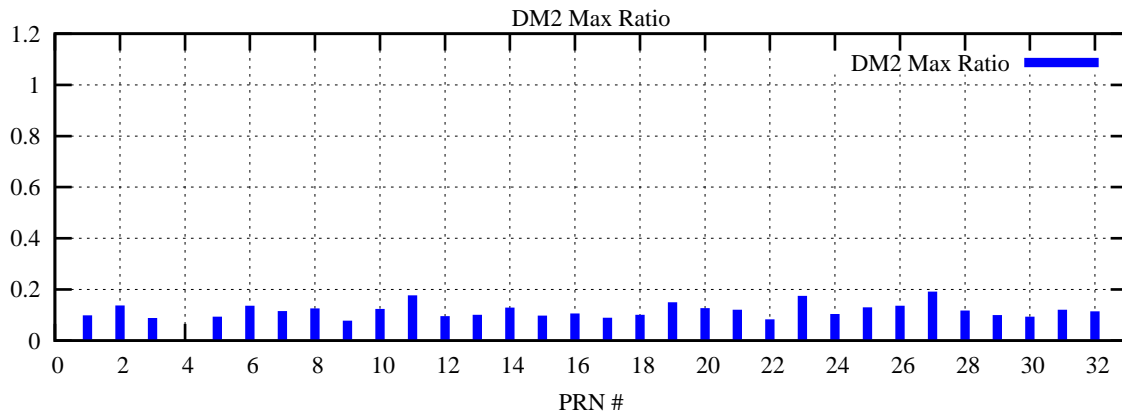

Ratio (PRN Bias/Threshold)

GpsWeek 2060 Day 1

Skinny (Type 0): PRN 8 22
Broad (Type 2): PRN 7 15 17 21 24