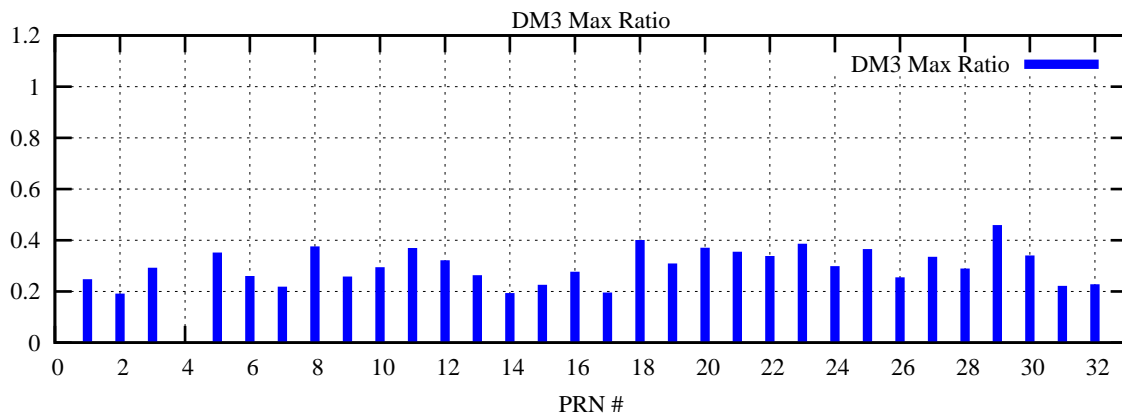

Ratio (PRN Bias/Threshold)

GpsWeek 2060 Day 1

Skinny (Type 0): PRN 8 22
Broad (Type 2): PRN 7 15 17 21 24