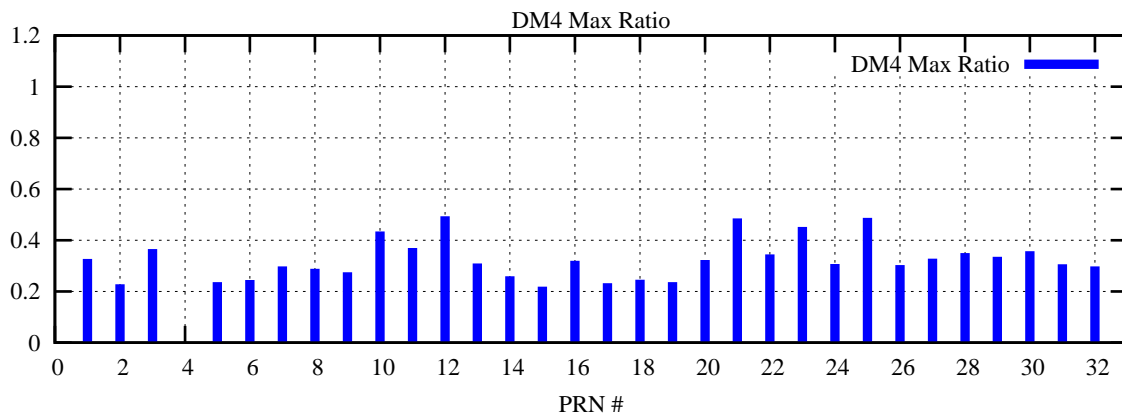

Ratio (PRN Bias/Threshold)

GpsWeek 2060 Day 1

Skinny (Type 0): PRN 8 22
Broad (Type 2): PRN 7 15 17 21 24