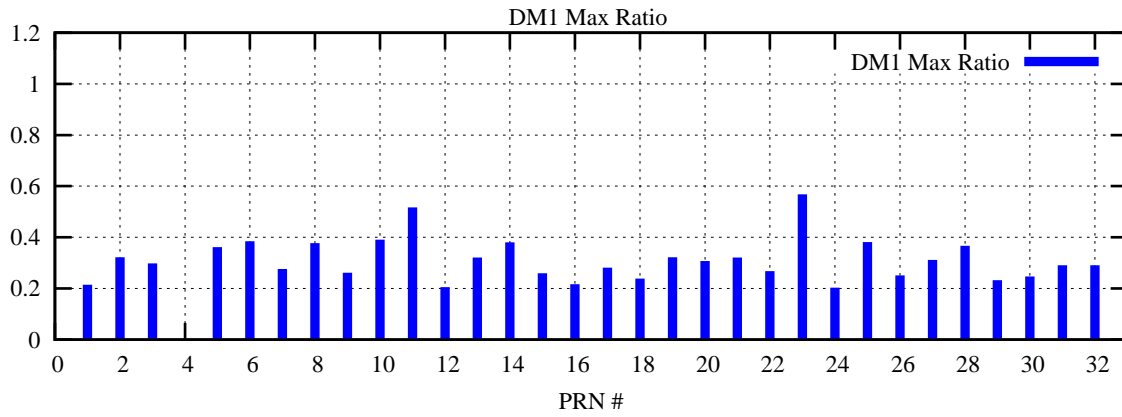

Ratio (PRN Bias/Threshold)

GpsWeek 2060 Day 1

Skinny (Type 0): PRN 8 22
Broad (Type 2): PRN 7 15 17 21 24