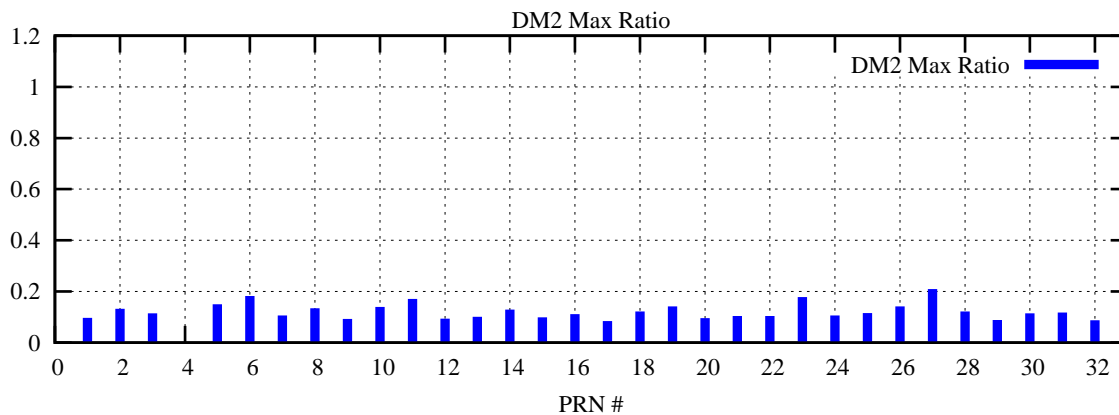

Ratio (PRN Bias/Threshold)

GpsWeek 2060 Day 2

Skinny (Type 0): PRN 8 22  
Broad (Type 2): PRN 7 15 17 21 24