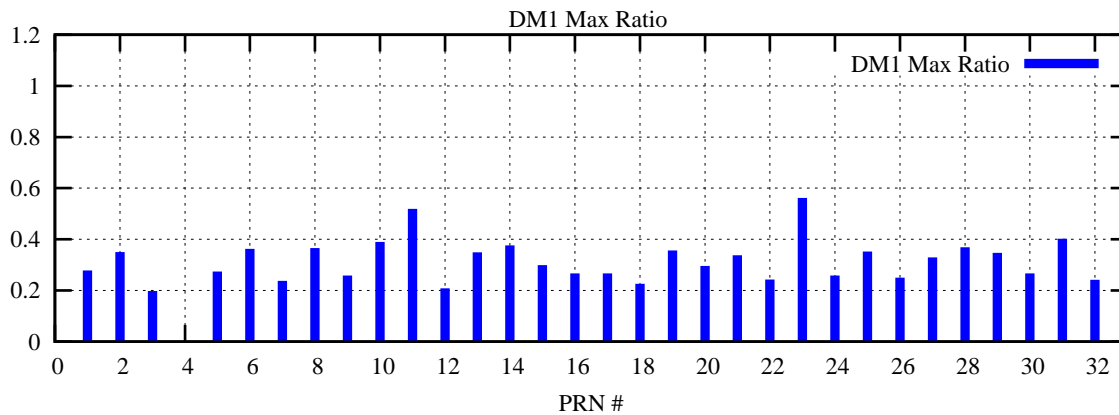

Ratio (PRN Bias/Threshold)

GpsWeek 2060 Day 2

Skinny (Type 0): PRN 8 22  
Broad (Type 2): PRN 7 15 17 21 24