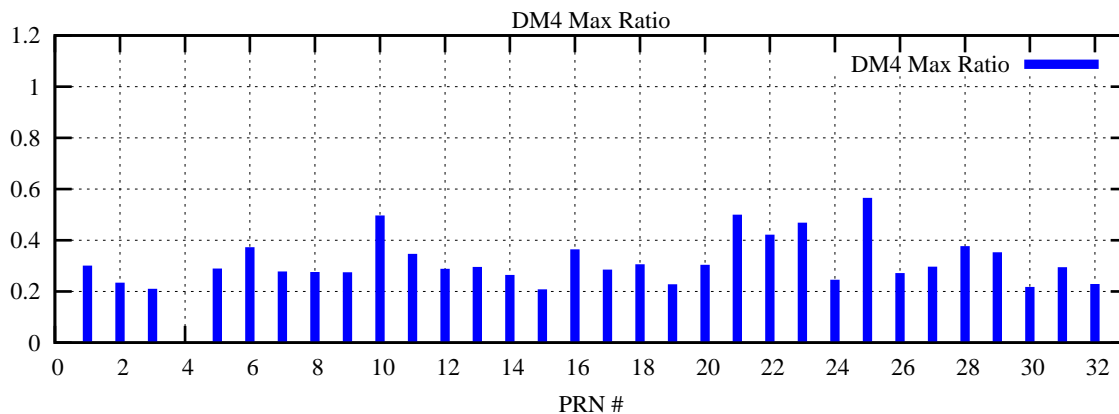

Ratio (PRN Bias/Threshold)

GpsWeek 2060 Day 2

Skinny (Type 0): PRN 8 22  
Broad (Type 2): PRN 7 15 17 21 24