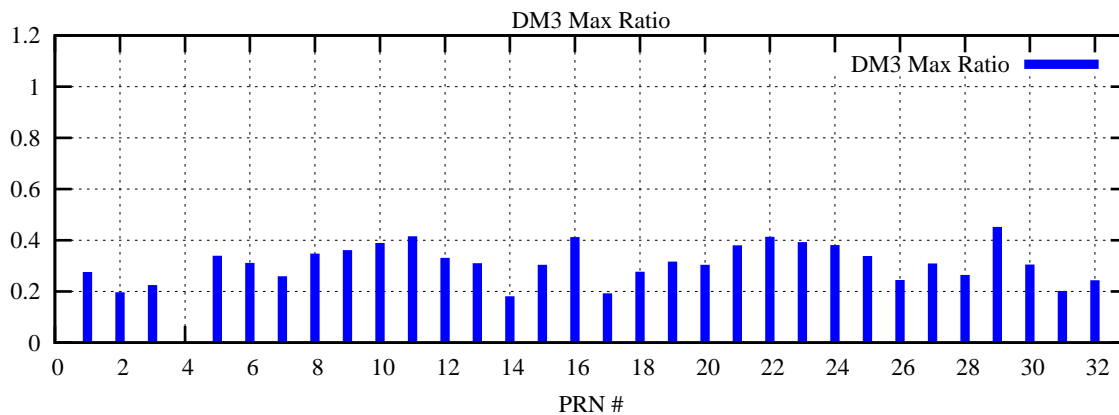

Ratio (PRN Bias/Threshold)

GpsWeek 2060 Day 2

Skinny (Type 0): PRN 8 22  
Broad (Type 2): PRN 7 15 17 21 24