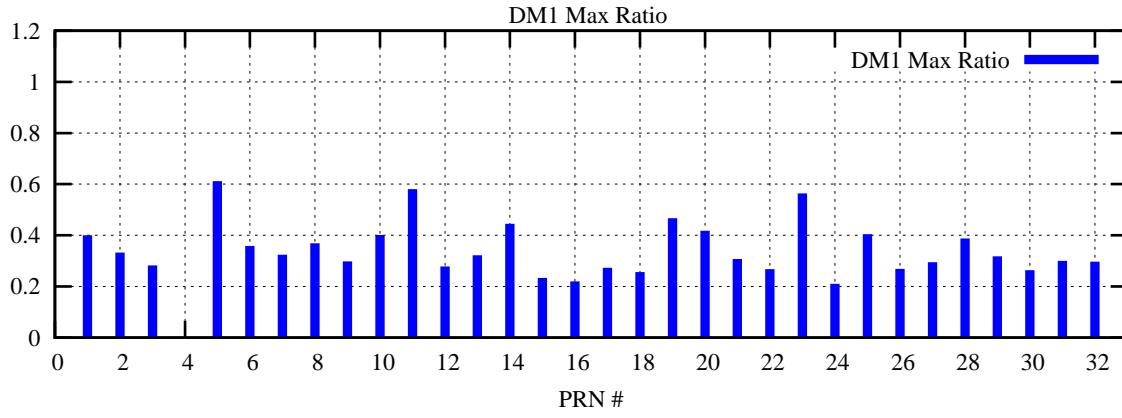

Ratio (PRN Bias/Threshold)

GpsWeek 2060 Day 3

Skinny (Type 0): PRN 8 22
Broad (Type 2): PRN 7 15 17 21 24