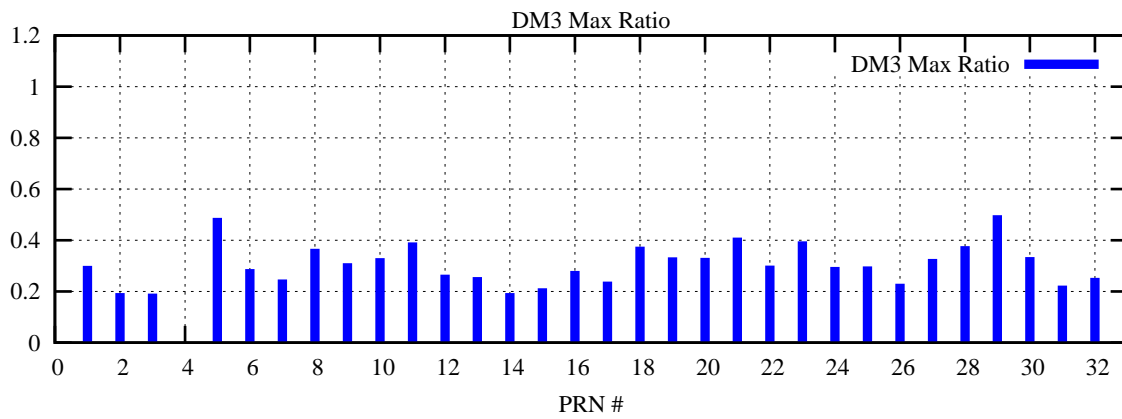

Ratio (PRN Bias/Threshold)

GpsWeek 2060 Day 3

Skinny (Type 0): PRN 8 22
Broad (Type 2): PRN 7 15 17 21 24