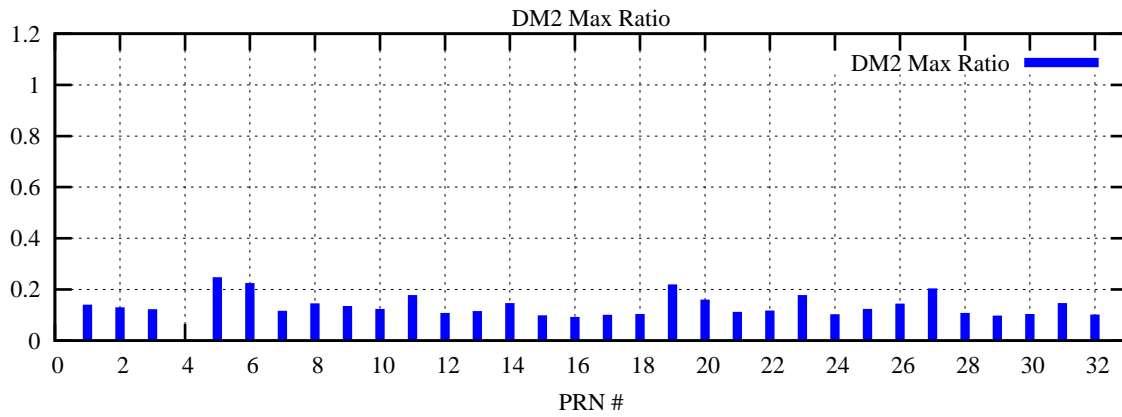

Ratio (PRN Bias/Threshold)

GpsWeek 2060 Day 3

Skinny (Type 0): PRN 8 22
Broad (Type 2): PRN 7 15 17 21 24