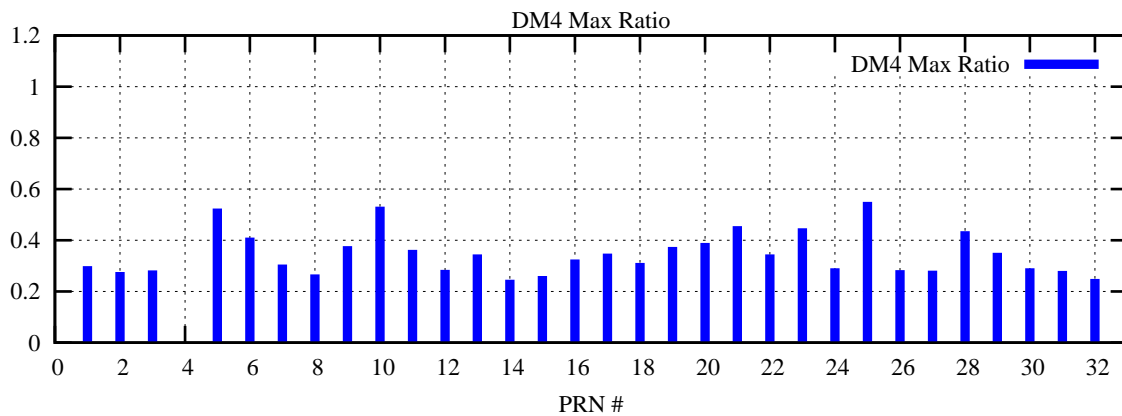

Ratio (PRN Bias/Threshold)

GpsWeek 2060 Day 3

Skinny (Type 0): PRN 8 22
Broad (Type 2): PRN 7 15 17 21 24