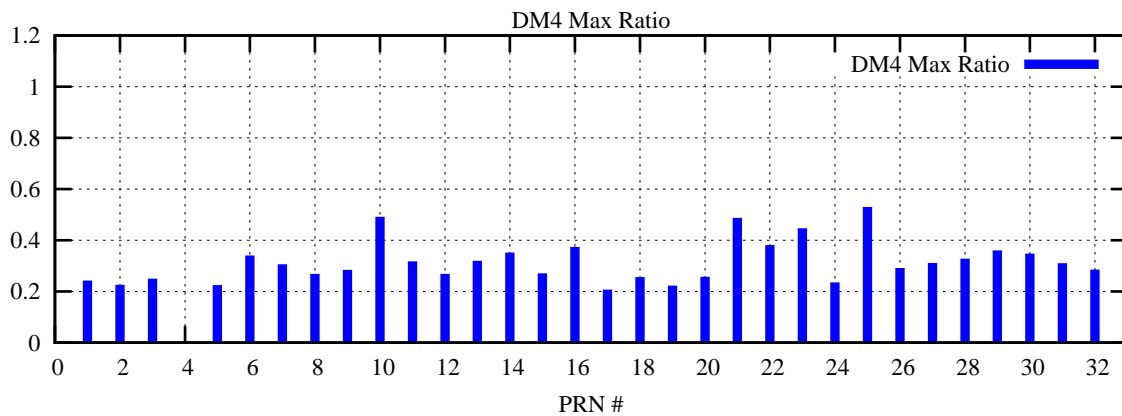

Ratio (PRN Bias/Threshold)

GpsWeek 2060 Day 4

Skinny (Type 0): PRN 8 22
Broad (Type 2): PRN 7 15 17 21 24