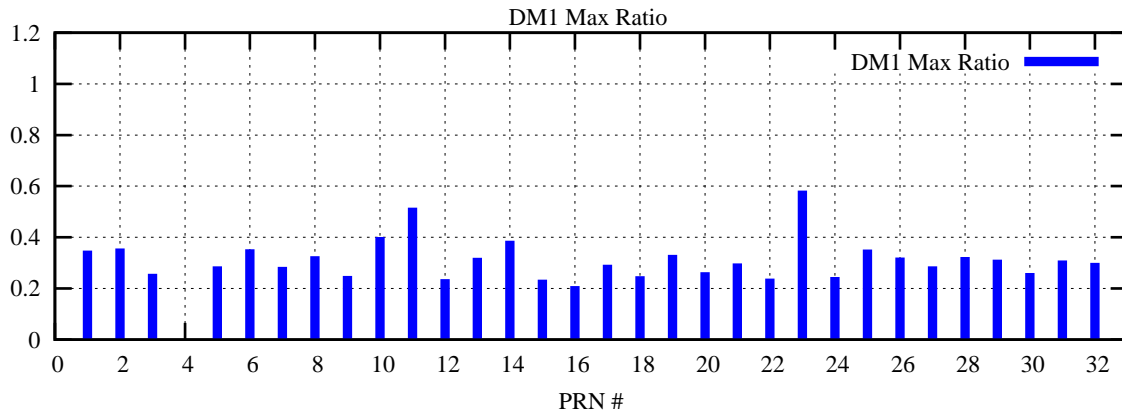

Ratio (PRN Bias/Threshold)

GpsWeek 2060 Day 4

Skinny (Type 0): PRN 8 22
Broad (Type 2): PRN 7 15 17 21 24