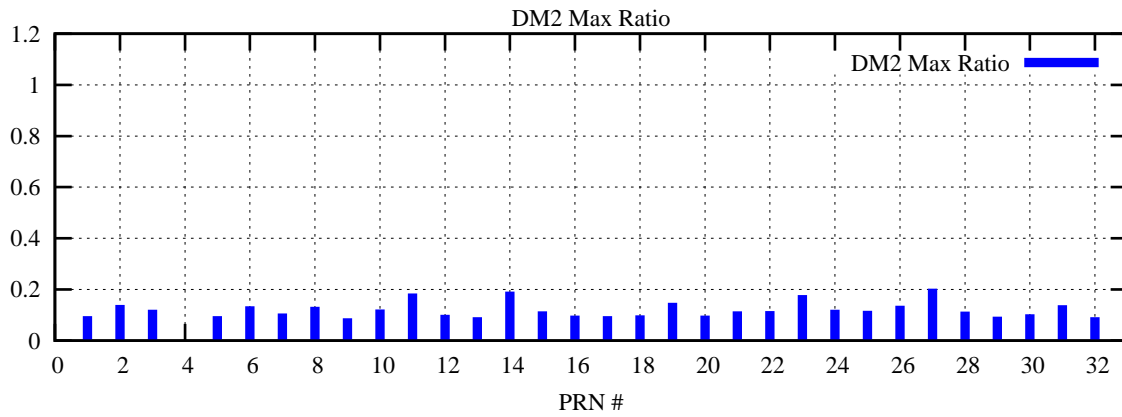

Ratio (PRN Bias/Threshold)

GpsWeek 2060 Day 4

Skinny (Type 0): PRN 8 22
Broad (Type 2): PRN 7 15 17 21 24