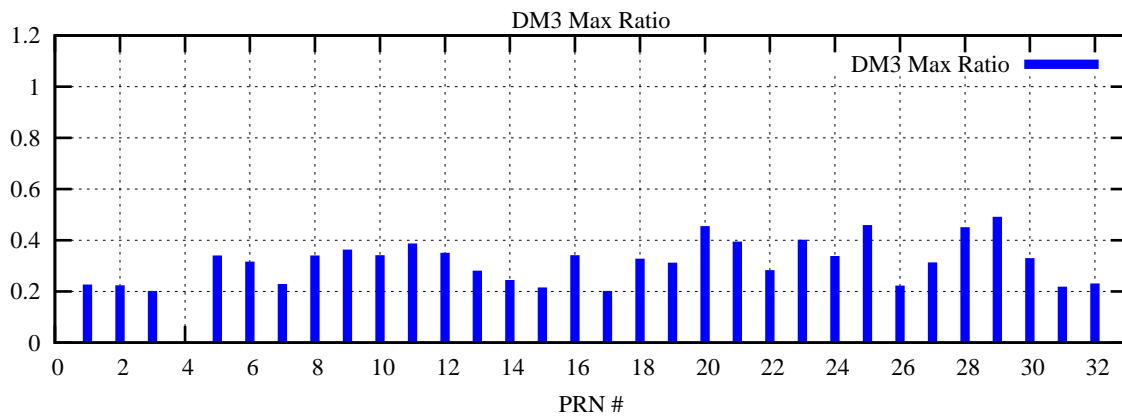

Ratio (PRN Bias/Threshold)

GpsWeek 2060 Day 4

Skinny (Type 0): PRN 8 22
Broad (Type 2): PRN 7 15 17 21 24