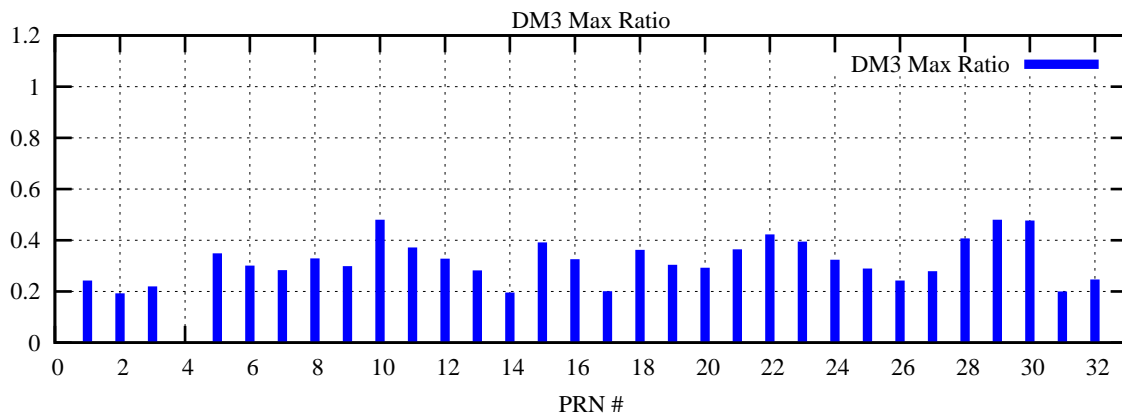

Ratio (PRN Bias/Threshold)

GpsWeek 2060 Day 5

Skinny (Type 0): PRN 8 22
Broad (Type 2): PRN 7 15 17 21 24