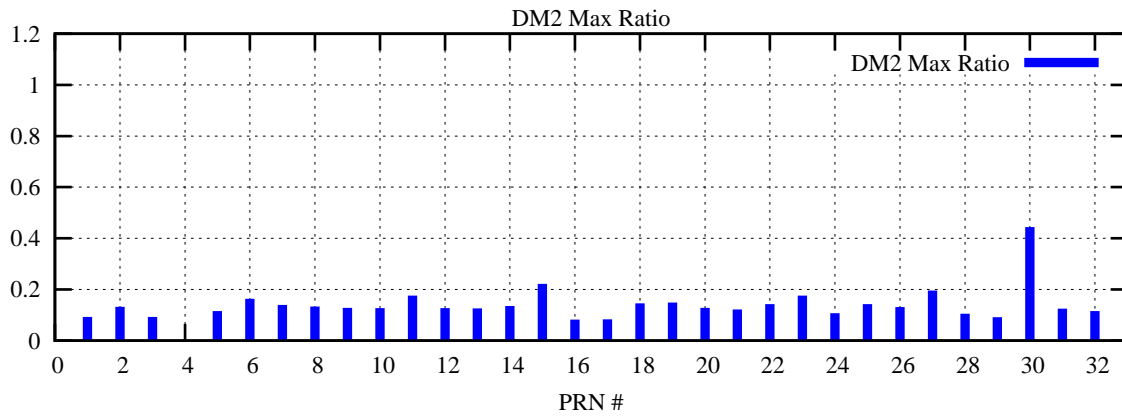

Ratio (PRN Bias/Threshold)

GpsWeek 2060 Day 5

Skinny (Type 0): PRN 8 22
Broad (Type 2): PRN 7 15 17 21 24