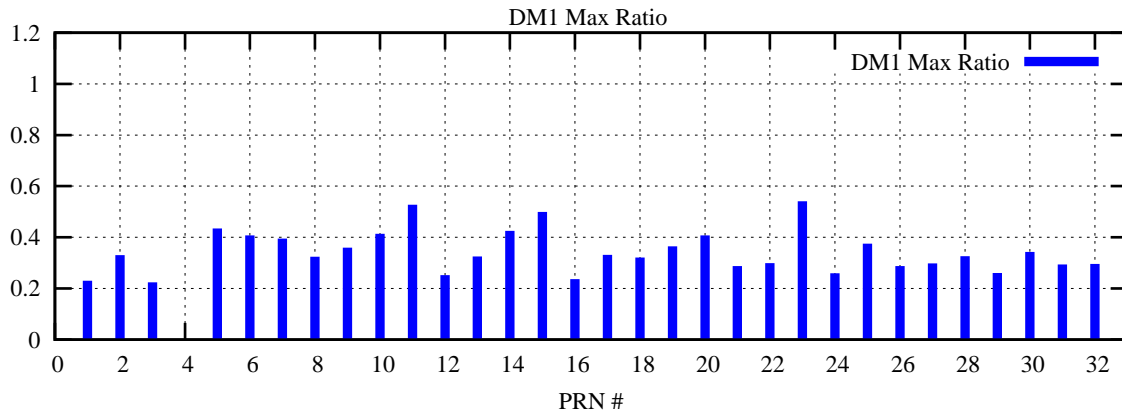

Ratio (PRN Bias/Threshold)

GpsWeek 2060 Day 5

Skinny (Type 0): PRN 8 22
Broad (Type 2): PRN 7 15 17 21 24