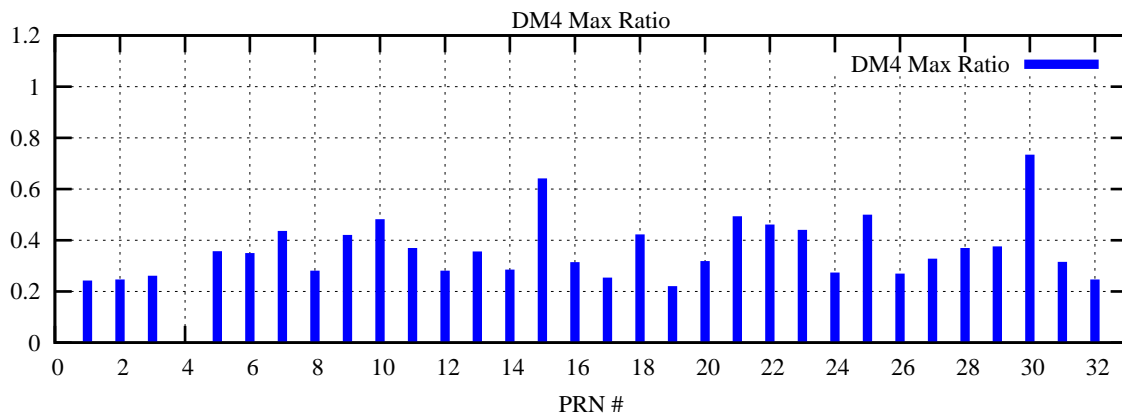

Ratio (PRN Bias/Threshold)

GpsWeek 2060 Day 5

Skinny (Type 0): PRN 8 22
Broad (Type 2): PRN 7 15 17 21 24